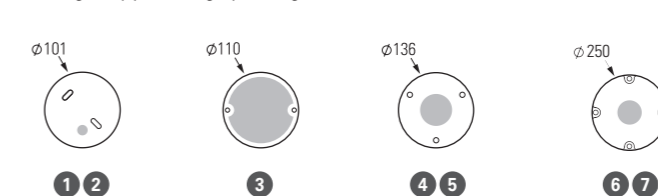

## MOUNTING

Wiring entry points in grey - Fixing kit included