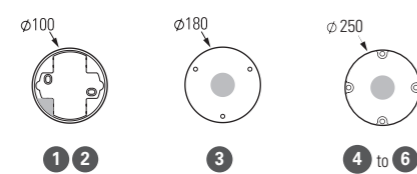

MOUNTING

Wiring entry points in grey - Fixing kit included