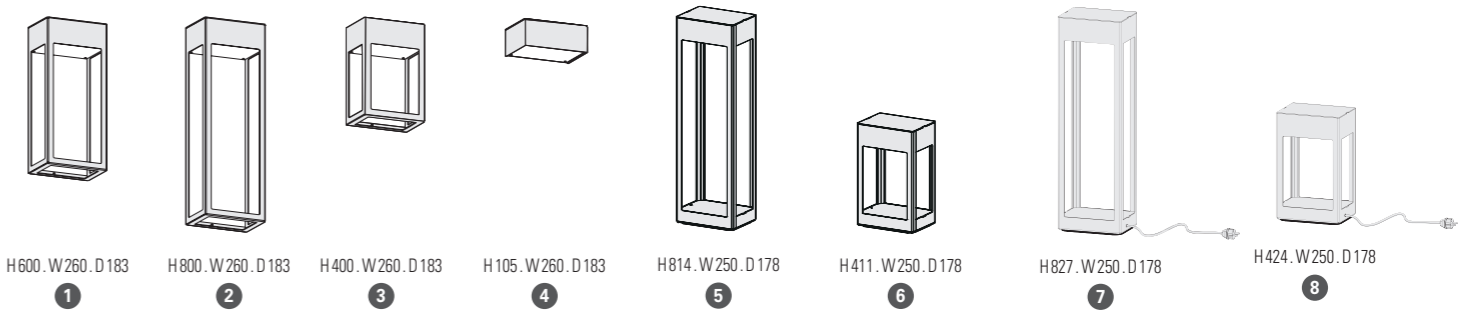

MODELS	DIFFUSER	LED SYMMETRIC			LED ASYMMETRIC			SPARE DIFFUSER
		26W 2700K warm white	35W 2700K warm white 1-10 Volt Dimmable	35W 2700K warm white DALI Dimmable	26W 2700K warm white	35W 2700K warm white 1-10 Volt Dimmable	35W 2700K warm white DALI Dimmable	
1	CLEAR GLASS	182 331 ●●● 740 €	182 333 ●●● 748 €	182 335 ●●● 796 €	182 332 ●●● 740 €	182 334 ●●● 748 €	182 336 ●●● 796 €	165 108 609 67 €
2	CLEAR GLASS	182 337 ●●● 1 704 €	182 339 ●●● 1 716 €	182 341 ●●● 1 761 €	182 338 ●●● 1 704 €	182 340 ●●● 1 716 €	182 342 ●●● 1 761 €	165 108 609 67 €
3	CLEAR GLASS	182 343 ●●● 1 854 €	182 345 ●●● 1 867 €	182 347 ●●● 1 910 €	182 344 ●●● 1 854 €	182 346 ●●● 1 867 €	182 348 ●●● 1 910 €	165 108 609 67 €

COLOURS CODES

Single-colour version

Replace ●●● with the colour code ↓

	RAL 7021 BLACK GREY 107
	RAL 7044 SILK GREY 105
	RAL 5011 STEEL BLUE 065
	RAL 9010 PURE WHITE 101
	OLD RUSTIC 046

Other colours on request

Two-colour version
Silk grey 105 support
Black grey 107 support

	RAL 5009 MATTE AZURE BLUE 134
	RAL 3020 TRAFFIC RED 056
	RAL 2004 PURE ORANGE 014
	RAL 1016 SULFUR YELLOW 068

Other colours on request
Specific colour (excluding Roger Pradier® colour chart) on request

MOUNTING

Wiring entry points in grey - Fixing kit included (model 1 only) - Anchor bolts on request (models 2, 3) p.64

Hogar

catalogue page 32

MODELS