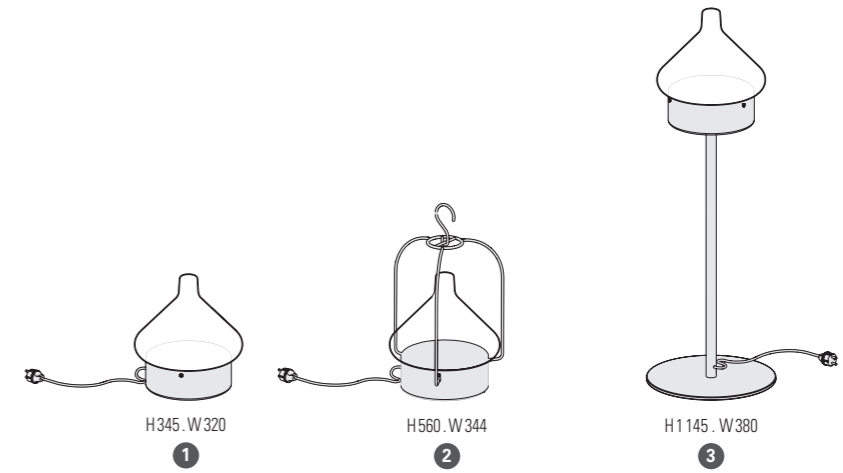

Other colours on request

MATERIALS CODES

Replace ●●● with the material code

LACQUERED BRUSHED COPPER 084
RAW COPPER 082

MOUNTING

Wiring entry point in grey - Fixing kit included

MODELS

PRICES