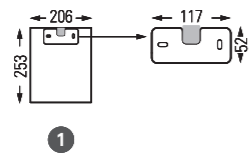

Other colours on request

MOUNTING

Wiring entry point in grey - Fixing kit included

1

MODEL

H377 . W99 . D 110

1

PRICES