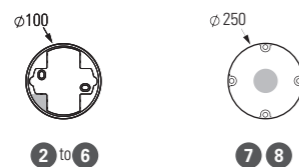

MOUNTING

Wiring entry points in grey - Fixing kit included