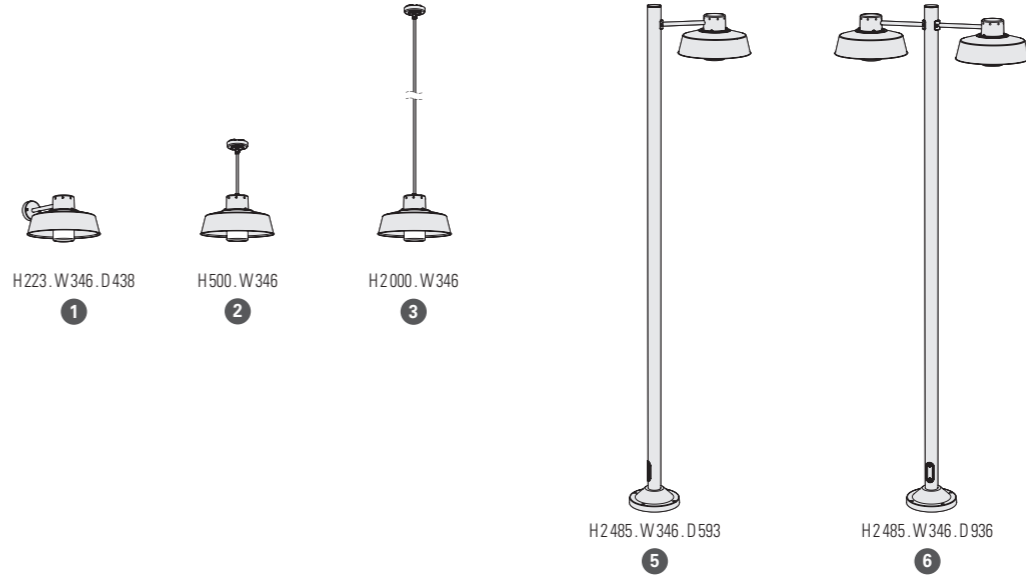

MODELS

H 223 . W 346 . D 438

1

H 500 . W 346

2

H 2 000 . W 346

3

H 2 485 . W 346 . D 593

5

H 2 485 . W 346 . D 936

6

PRICES

MODELS	DIFFUSER		E27			CORNER PLATE	Price	SPARE DIFFUSER	Prices
			Aluminium Prices	Copper Prices	Raw zinc Prices				
1	CLEAR GLASS	122 001 ●●●	457 €	792 €	485 €	147 005 ●●●	60 €	165 001 609	37 €
2	CLEAR GLASS	122 002 ●●●	504 €	844 €	533 €			165 001 609	37 €
3	CLEAR GLASS	122 003 ●●●	514 €	855 €	541 €			165 001 609	37 €
5	CLEAR GLASS	122 004 ●●●	804 €	1 191 €	832 €			165 001 609	37 €
6	CLEAR GLASS	122 005 ●●●	1 232 €	1 997 €	1 291 €			165 001 609	37 €

COLOURS CODES

Replace ●●● with the colour code ↴

	RAL 7021 BLACK GREY 107		RAL 9010 PURE WHITE 101
	SLATE GREY 059		RAL 3013 TOMATO RED 110
	RAL 7044 SILK GREY 105		OLD RUSTIC 046

Other colours on request

MATERIALS CODES

Replace ●●● with the material code ↴

	LACQUERED BRUSHED COPPER 084
	RAW COPPER 082
	RAW ZINC 092

Support colour: Jet black 000 (RAL 9005) for all materials

MOUNTING

Wiring entry points in grey - Fixing kit included

1 to 3

5 6