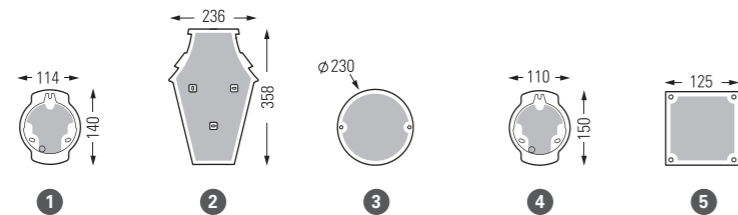

MOUNTING

Wiring entry points in grey - Fixing kit included

Bornéo

catalogue page 299