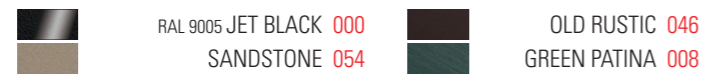

COLOURS CODES

Replace ●●● with the colour code