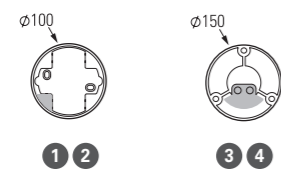

## MOUNTING

Wiring entry points in grey - Fixing kit included