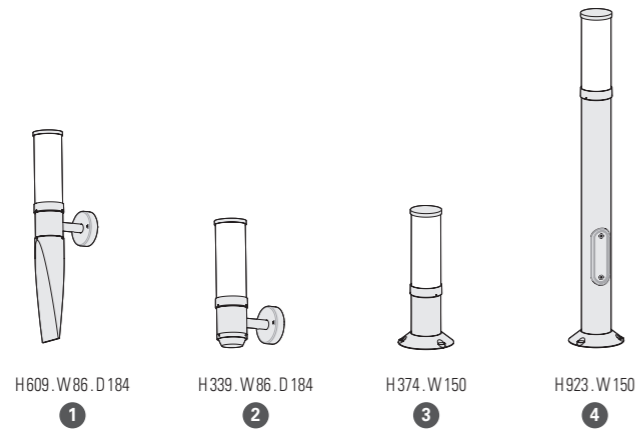

OL11

catalogue page 128

MODELS

PRICES

MODELS	DIFFUSER	E27	Prices
1	SATIN-FINISH PMMA	142 201 ●●●	368 €
2	SATIN-FINISH PMMA	142 202 ●●●	322 €
3	SATIN-FINISH PMMA	142 203 ●●●	357 €
4	SATIN-FINISH PMMA	142 204 ●●●	563 €

COLOURS CODES

Replace ●●● with the colour code

Other colours on request

MOUNTING

Wiring entry points in grey - Fixing kit included

OL33

catalogue page 144