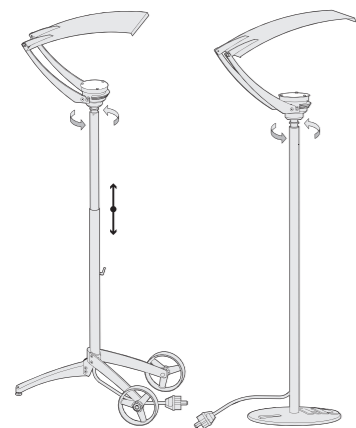

Duo

catalogue page 198

MODEL

H 300 . W 186 . D 132

1

MODEL	DIFFUSER	GU10 PAR16 LED	Price
1	CLEAR TEMPERED GLASS	120 001 ●●●	313 €

COLOURS CODES

Replace ●●● with the colour code ↴

	DARK GREY 006		SANDSTONE 054
	SLATE GREY 059		OLD RUSTIC 046
	RAL 7044 SILK GREY 105		GOLD PATINA 009
	RAL 9010 PURE WHITE 101		

Other colours on request

MOUNTING

Wiring entry point in grey - Fixing kit included

1

Equix

catalogue page 120

MODELS

H 2269 - 2669 . W 723 . D 1 047

1

H 2392 . W 550 . D 775

2

MODELS	DIFFUSER	LED 35W - 4000K neutral white	SPARE DIFFUSER	Prices
1	TOUGHENED BOROSILICATE GLASS	121 001 ●●● (●)	165 026 610	3 849 € 126 €
2	TOUGHENED BOROSILICATE GLASS	121 002 ●●● (●)	165 026 610	2 931 € 126 €

COLOURS CODES

Replace ●●● with the colour code ↴

	RAL 7021 BLACK GREY 107
	RAL 7044 SILK GREY 105
	RAL 3005 WINE RED 066
	RAL 5011 STEEL BLUE 065

Other colours on request

PLUGS CODES

The standard Roger Pradier® plugs are SCHUKO plugs type F
Except for French plugs, replace (●) with the country's plug code ↴

	UK PLUG UK type G		SWISS PLUG CH type J

Factory

catalogue page 96