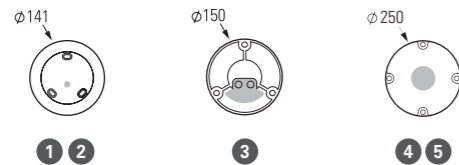

MOUNTING

Wiring entry points in grey - Fixing kit included