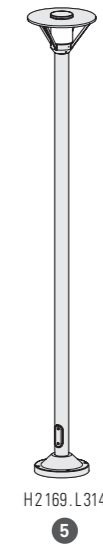

Belcour

catalogue page 160

MODELS

PRICES

MODELS	DIFFUSERS	E27		CORNER PLATE	Prices	SPARE DIFFUSERS	
		Aluminium Prices	Copper Prices				Prices
1	CLEAR GLASS	106 001	214 €	147 005	60 €	165 035 609	37 €
	FROSTED GLASS	106 002				165 035 610	
2	CLEAR GLASS	106 003	210 €			165 035 609	37 €
	FROSTED GLASS	106 004				165 035 610	
3	CLEAR GLASS	106 005	363 €			165 035 609	37 €
	FROSTED GLASS	106 006				165 035 610	
4	CLEAR GLASS	106 007	607 €			165 035 609	37 €
	FROSTED GLASS	106 008				165 035 610	
5	CLEAR GLASS	106 009	776 €			165 035 609	37 €
	FROSTED GLASS	106 010				165 035 610	
6	CLEAR GLASS	106 011	1 004 €			165 035 609	37 €
	FROSTED GLASS	106 012				165 035 610	
8	CLEAR GLASS	106 013	215 €	147 005	61 €	165 035 609	37 €
	FROSTED GLASS	106 014				165 035 610	
9	CLEAR GLASS	106 015	215 €	147 005	61 €	165 035 609	37 €
	FROSTED GLASS	106 016				165 035 610	

COLOURS CODES

Replace ●●● with the colour code

Other colours on request

MATERIALS CODES

Replace ●●● with the material code

With brackets and poles Velvet black 113 for all materials

MOUNTING

Wiring entry points in grey - Fixing kit included

Bermude

catalogue page 148

MODELS

PRICES

MODELS	DIFFUSER	E27		E27 + SENSOR		SOCKET*		CORNER PLATE	SPARE DIFFUSER		
		Prices		Prices		Prices	Price			Prices	
1	FROSTED GLASS	115 001	351 €	115 002	544 €			147 006	85 €	165 019	70 €
2	FROSTED GLASS	115 003	328 €							165 019	70 €
3	FROSTED GLASS	115 004	370 €			115 005	446 €			165 019	70 €
4	FROSTED GLASS	115 006	386 €	115 007	601 €	115 008	460 €			165 019	70 €
5	FROSTED GLASS	115 009	617 €							165 019	70 €
6	FROSTED GLASS	115 010	1 163 €							165 019	70 €

COLOURS CODES

Replace ●●● with the colour code

Other colours on request

SOCKETS CODES

Except for French socket, replace (●) with country's socket code

* For type F and type J: 20€ extracost on the public price.

MOUNTING

Wiring entry points in grey - Fixing kit included