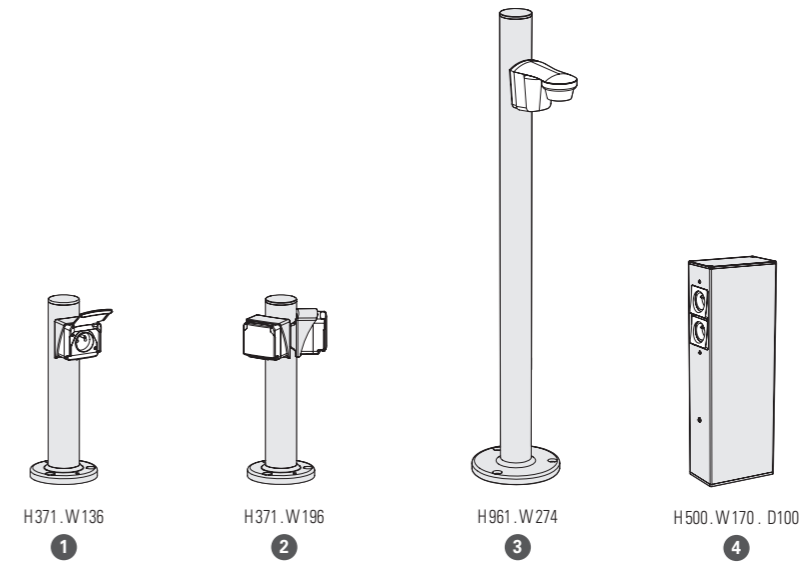

MODELS

PRICES

MODELS	FRENCH SOCKET		SCHUKO SOCKET Type F		SWISS SOCKET Type J		SENSOR
	Prices		Prices		Prices	Price	
1	107 001 ●●●	218 €	107 002 ●●●	242 €	107 004 ●●●	242 €	
2	107 006 ●●●	292 €	107 007 ●●●	316 €	107 009 ●●●	316 €	
3							107 011 ●●●
4	107 012 ●●●	480 €	107 013 ●●●	514 €	107 014 ●●●	624 €	421 €