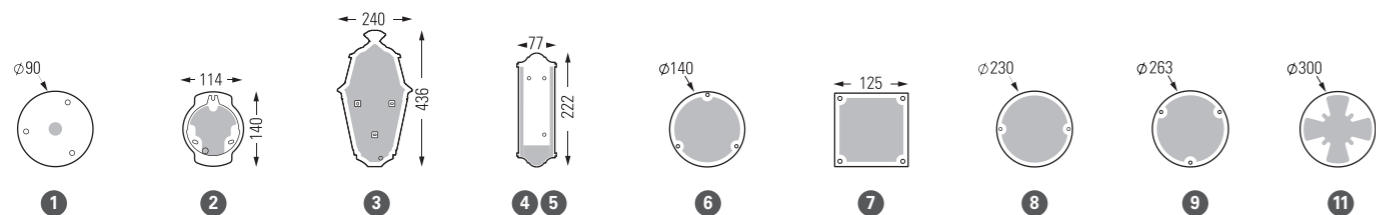

MOUNTING

Wiring entry points in grey - Fixing kit included (except model 11) - Anchor bolts on request (model 11) p.64