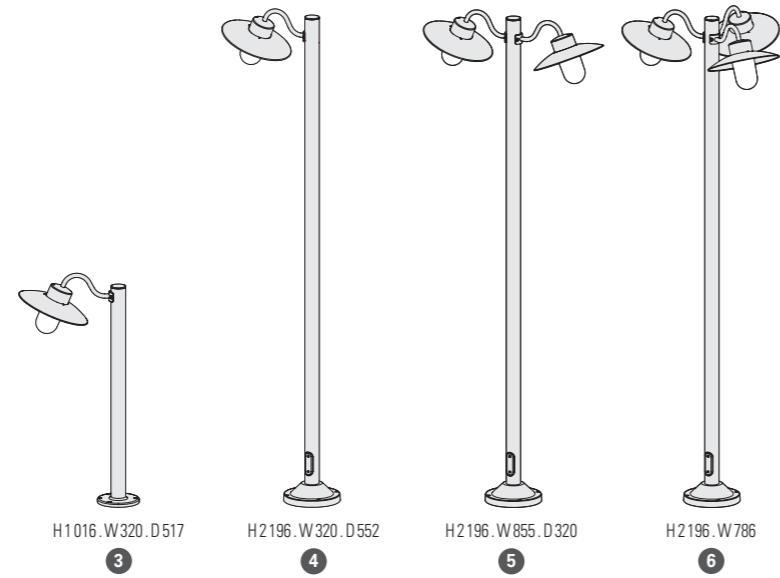

Belcour

catalogue page 160

MODELS

PRICES

MODELS	DIFFUSERS	E27		CORNER PLATE	Prices	SPARE DIFFUSERS	
		Aluminium Prices	Copper Prices				Prices
1	CLEAR GLASS	106 001	214 €	147 005	60 €	165 035 609	37 €
	FROSTED GLASS	106 002				165 035 610	
2	CLEAR GLASS	106 003	210 €			165 035 609	37 €
	FROSTED GLASS	106 004				165 035 610	
3	CLEAR GLASS	106 005	363 €			165 035 609	37 €
	FROSTED GLASS	106 006				165 035 610	
4	CLEAR GLASS	106 007	607 €			165 035 609	37 €
	FROSTED GLASS	106 008				165 035 610	
5	CLEAR GLASS	106 009	776 €			165 035 609	37 €
	FROSTED GLASS	106 010				165 035 610	
6	CLEAR GLASS	106 011	1 004 €			165 035 609	37 €
	FROSTED GLASS	106 012				165 035 610	
8	CLEAR GLASS	106 013	215 €	147 005	61 €	165 035 609	37 €
	FROSTED GLASS	106 014				165 035 610	
9	CLEAR GLASS	106 015	215 €	147 005	61 €	165 035 609	37 €
	FROSTED GLASS	106 016				165 035 610	

COLOURS CODES

Replace ●●● with the colour code

Other colours on request

MATERIALS CODES

Replace ●●● with the material code

With brackets and poles Velvet black 113 for all materials

MOUNTING

Wiring entry points in grey - Fixing kit included

Bermude

catalogue page 148

MODELS