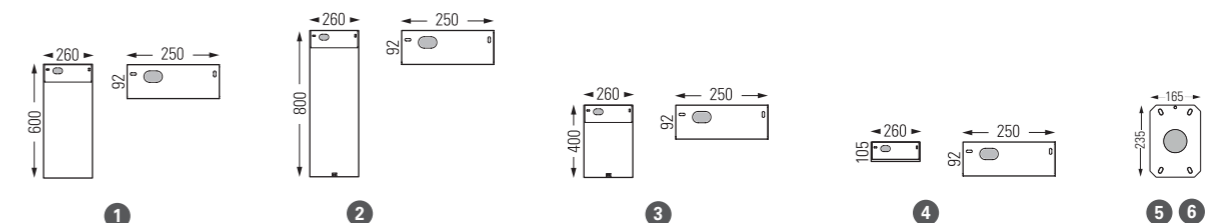

## MOUNTING

Wiring entry points in grey - Fixing kit included

MODEL

H253 . W206 . D 120

1

PRICES

MODEL	DIFFUSERS		E27	
			Price	SPARE DIFFUSERS
1	CLEAR GLASS	125 001 ●●●	215 €	165 001 609
	FROSTED GLASS	125 002 ●●●		165 001 610
				37 €