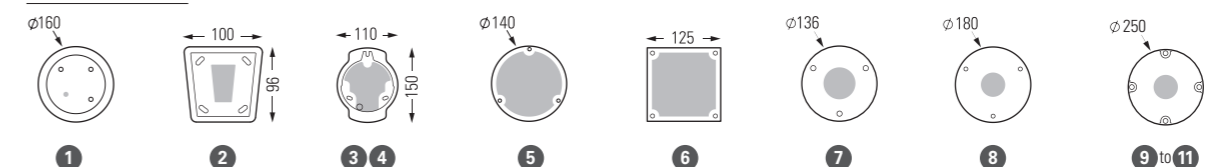

Cooper

catalogue page 86

MODELS

PRICES

MODELS	GLOBES	E27				CORNER PLATE	Price	DIFFUSERS	Prices
		Aluminium Prices	Copper Prices	Brass Prices	Enamelled Prices				
1	CLEAR GLASS 179 001 ●●●	225 €	378 €	371 €	313 €		165 035 609	37 €	
	FROSTED GLASS 179 002 ●●●						165 035 610		
2	CLEAR GLASS 179 003 ●●●	406 €	565 €	551 €	493 €	147 001 ●●●	165 035 609	65 €	
	FROSTED GLASS 179 004 ●●●						165 035 610		
3	CLEAR GLASS 179 005 ●●●	636 €	806 €	781 €	724 €		165 035 609	37 €	
	FROSTED GLASS 179 006 ●●●						165 035 610		
4	CLEAR GLASS 179 007 ●●●	805 €	980 €	950 €	891 €		165 035 609	37 €	
	FROSTED GLASS 179 008 ●●●						165 035 610		
5	CLEAR GLASS 179 009 ●●●	1 158 €	1 491 €	1 447 €	1 332 €		165 035 609	37 €	
	FROSTED GLASS 179 010 ●●●						165 035 610		

COLOURS CODES

Replace ●●● with the colour code

	VELVET BLACK 113		RAL 3005 WINE RED 066
	RAL 7021 BLACK GREY 107		RAL 3013 TOMATO RED 110
	RAL 7044 SILK GREY 105		RAL 2004 PURE ORANGE 014
	RAL 9016 TRAFFIC WHITE 114		RAL 1016 GLOSSY SULFUR YELLOW 057
	RAL 5009 MATTE AZURE BLUE 134		RAL 6025 FERN GREEN 109
	BLUE 111		OLD RUSTIC 046

Other colours on request
With brackets and poles Velvet black 113 for all colours

MOUNTING

Wiring entry points in grey - Fixing kit included

Dallas

catalogue page 182

MODELS

PRICES