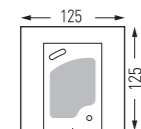

Other colours on request

MATERIALS CODES

Replace ●●● with the material code

LACQUERED BRUSHED COPPER 084
RAW COPPER 082

MOUNTING

Wiring entry point in grey - Fixing kit included

MODELS

PRICES