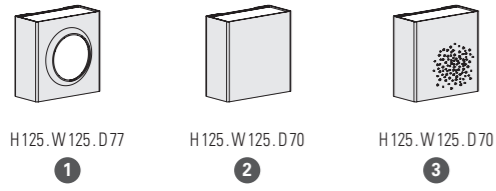

MOUNTING

Wiring entry points in grey - Fixing kit included

MODELS

CUSTOMIZABLE SIGNAGE

In red, printing on diffuser

- 4 Square cut out 80x80mm + printing on diffuser
- 5 Laser cutting
- 6 Laser cutting + printing on diffuser