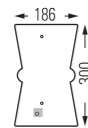

MOUNTING

Wiring entry point in grey - Fixing kit included