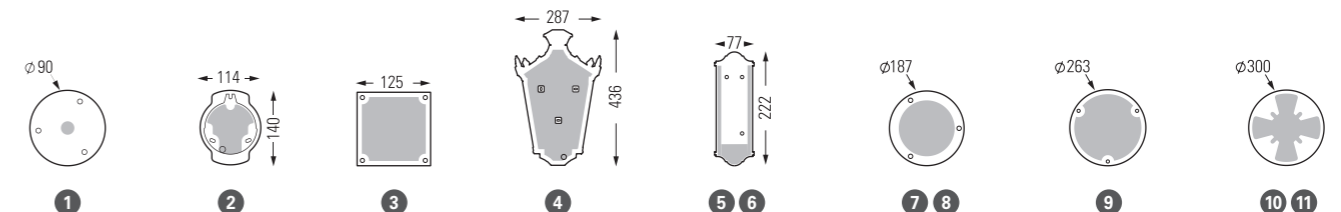

## MOUNTING

Wiring entry points in grey - Fixing kit included (except models 10, 11) - Anchor bolts on request (models 10, 11) p.64

MODEL

H 347 . W 347 . D 108

1

PRICES

MODEL	DIFFUSER	LED 35W - 2700K warm white	SPARE DIFFUSER
		Price	Price
1	OPAL POLYCARBONATE	137 004 ●●● 500 €	165 043 602 58 €