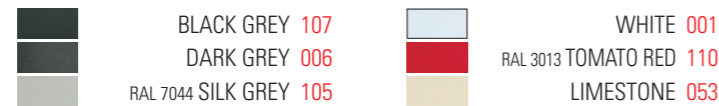

COLOURS CODES

Replace ●●● with the colour code

Other colours on request