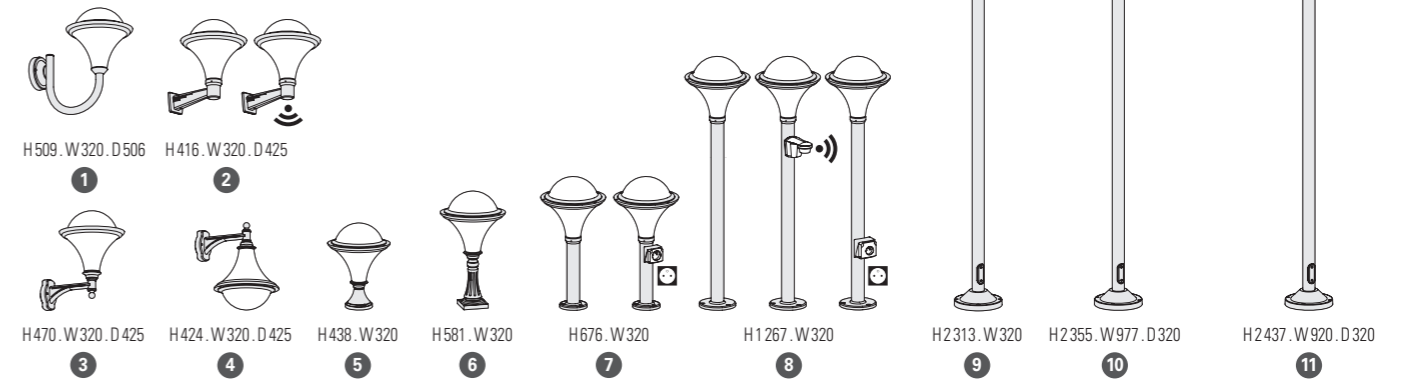

Dallas

catalogue page 182

MODELS