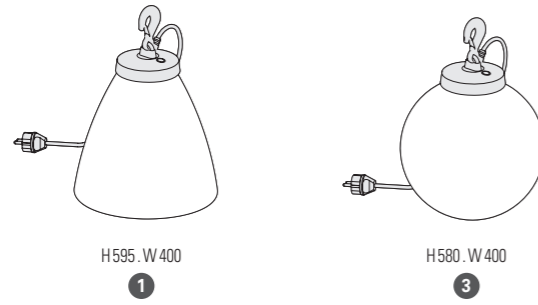

Grumo

catalogue page 104

MODELS

PRICES

MODELS	DIFFUSER		E27		SPARE DIFFUSERS	
			Prices		Prices	
1	OPAL POLYCARBONATE	124 001 ●●●(●)	592 €		165 027 602	254 €
3	OPAL POLYCARBONATE	124 002 ●●●(●)	538 €		165 028 602	161 €

COLOURS CODES

Replace ●●● with the colour code

	RAL 7021 BLACK GREY	107		RAL 3020 TRAFFIC RED	056
	RAL 7044 SILK GREY	105		RAL 2004 PURE ORANGE	014
	RAL 5011 STEEL BLUE	065		RAL 6018 YELLOW GREEN	015
Other colours on request				RAL 6021 PALE GREEN	133

PLUGS CODES

The standard Roger Pradier® plugs are SCHUKO plugs type F
Except for French plugs, replace (●) with the country's plug code

	UK PLUG UK		SWISS PLUG CH
	type G		type J

Hector

catalogue page 42