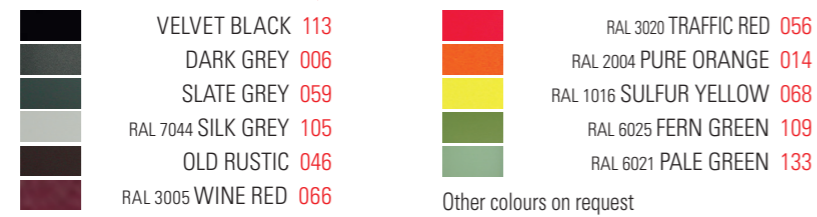

COLOURS CODES

Replace ●●● with the colour code