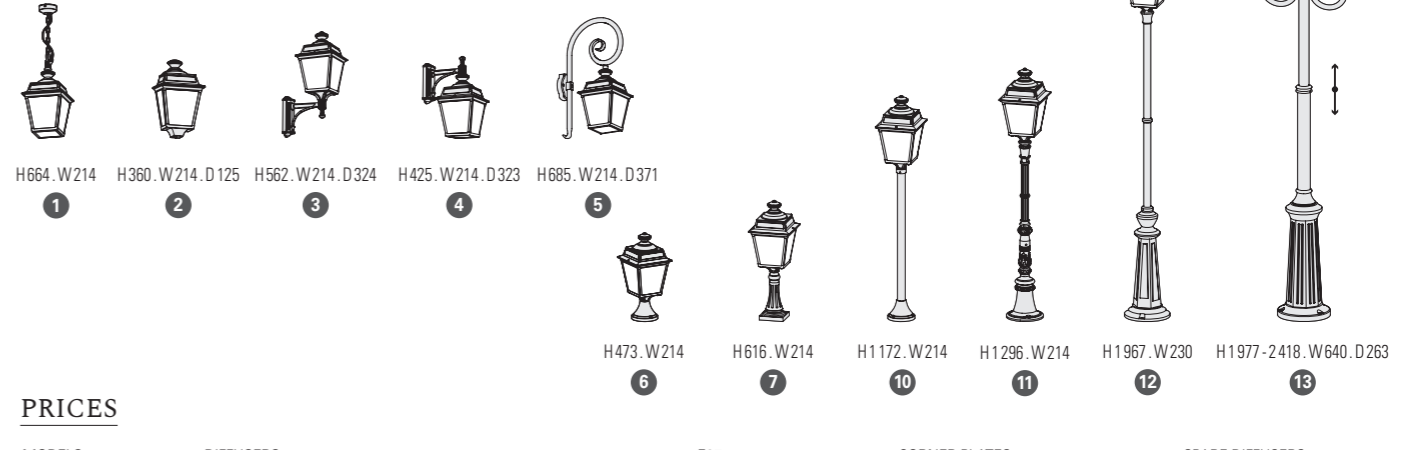

Place des Vosges 1 Évolution

catalogue page 234

MODELS

PRICES

MODELS	DIFFUSERS	E27		GU10 PAR16 LED	E27 + SENSOR		CORNER PLATES		SPARE DIFFUSERS (PMMA bowl)	
		Prices		Price	Prices	Prices	Prices	Prices		
1	CLEAR PMMA 150 001	351 €							165 056 605	40 €
	OPAL PMMA 150 002								165 056 606	
2	CLEAR PMMA 150 003	215 €	150 005	271 €	150 004	406 €			165 055 605	39 €
	OPAL PMMA 150 006		150 008		150 007		165 055 606	39 €	165 074 605	61 €
3	CLEAR PMMA 150 009	351 €					147 004	61 €	165 056 605	40 €
	OPAL PMMA 150 010							165 056 606		
4	CLEAR PMMA 150 011	351 €			150 012	545 €	147 004	61 €	165 056 605	40 €
	OPAL PMMA 150 013				150 014				165 056 606	
5	CLEAR PMMA 150 015	351 €			150 016	545 €	147 001	65 €	165 056 605	40 €
	OPAL PMMA 150 017				150 018				165 056 606	
6	CLEAR PMMA 150 019	303 €							165 056 605	40 €
	OPAL PMMA 150 020								165 056 606	
7	CLEAR PMMA 150 021	351 €							165 056 605	40 €
	OPAL PMMA 150 022								165 056 606	
9	CLEAR PMMA 150 023	419 €			150 024	635 €			165 056 605	40 €
	OPAL PMMA 150 025				150 026				165 056 606	
10	CLEAR PMMA 150 027	387 €							165 056 605	40 €
	OPAL PMMA 150 028								165 056 606	
11	CLEAR PMMA 150 029	700 €							165 056 605	40 €
	OPAL PMMA 150 030								165 056 606	
12	CLEAR PMMA 150 031	631 €							165 056 605	40 €
	OPAL PMMA 150 032								165 056 606	
13	CLEAR PMMA 150 033	1 154 €							165 056 605	40 €
	OPAL PMMA 150 034								165 056 606	

COLOURS CODES

Replace ●●● with the colour code

Other colours on request
Wiring entry points in grey - Fixing kit included

MOUNTING

Place des Vosges 1 Tradition

catalogue page 228

MODELS

PRICES