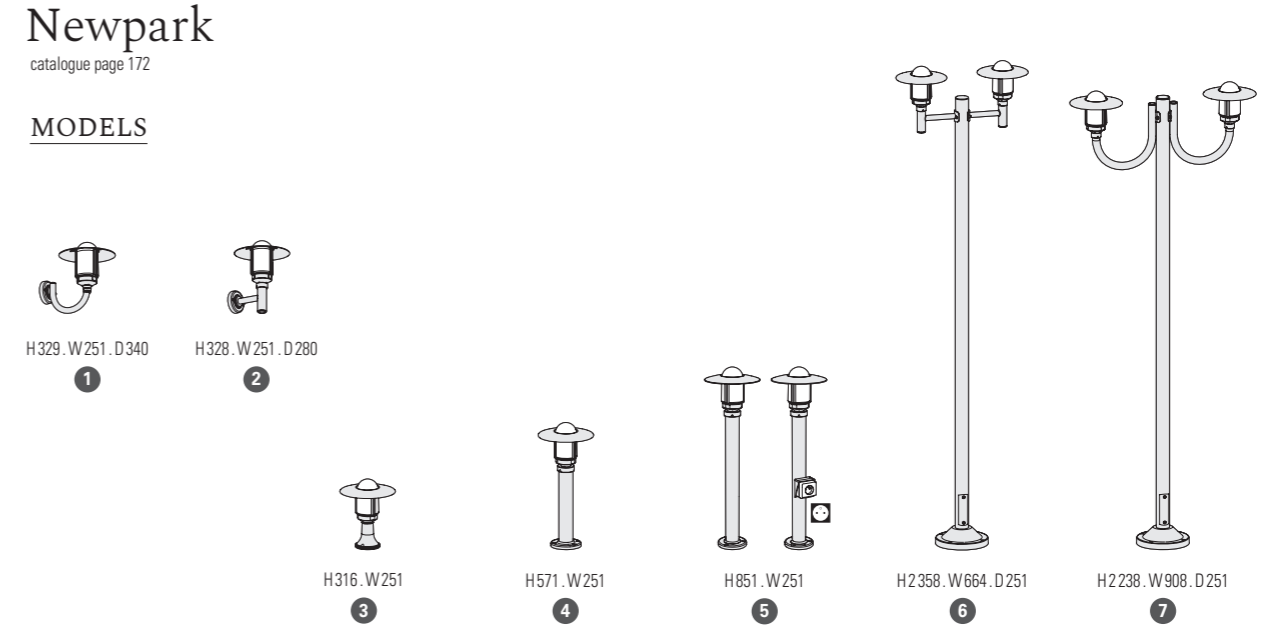

Moon

catalogue page 188

MODELS

PRICES Ø 200 mm

MODELS	DIFFUSERS	E27		CORNER PLATE		SPARE DIFFUSERS	
		Prices		Prices		Prices	
1	SMOKED PMMA	109 001	201 €	147 004	61 €	165 015 607	44 €
	OPAL PMMA	109 002				165 015 606	
2	SMOKED PMMA	109 003	201 €	147 004	61 €	165 015 607	44 €
	OPAL PMMA	109 004				165 015 606	
3	SMOKED PMMA	109 007	143 €			165 015 607	44 €
	OPAL PMMA	109 008				165 015 606	
4	SMOKED PMMA	109 011	771 €			165 015 607	44 €
	OPAL PMMA	109 012				165 015 606	

PRICES Ø 300 mm

MODELS	DIFFUSER	E27		E27 + SENSOR		CORNER PLATE		SPARE DIFFUSER	
		Prices		Prices		Prices		Prices	
5	OPAL PMMA	109 019	281 €	109 020	517 €	147 006	85 €	165 016 606	122 €
6	OPAL PMMA	109 013	212 €					165 016 606	122 €
7	OPAL PMMA	109 014	242 €					165 016 606	122 €
8	OPAL PMMA	109 017	238 €					165 016 606	122 €
9	OPAL PMMA	109 016	619 €					165 016 606	122 €
10	OPAL PMMA	109 021	320 €	109 022	531 €			165 016 606	122 €
11	OPAL PMMA	109 015	533 €					165 016 606	122 €
12	OPAL PMMA	109 025	1003 €					165 016 606	122 €
13	OPAL PMMA	109 024	1236 €					165 016 606	122 €

COLOURS CODES

Replace **...** with the colour code

MOUNTING

Wiring entry points in grey - Fixing kit included

Newpark

catalogue page 172

MODELS

PRICES

MODELS	DIFFUSERS	E27		SOCKET*		CORNER PLATE		SPARE DIFFUSERS	
		Prices		Prices		Prices		Prices	
1	CLEAR GLASS	141 001	199 €			147 002	47 €	165 035 609	37 €
	FROSTED GLASS	141 002						165 035 610	
2	CLEAR GLASS	141 003	191 €			147 002	47 €	165 035 609	37 €
	FROSTED GLASS	141 004						165 035 610	
3	CLEAR GLASS	141 005	168 €					165 035 609	37 €
	FROSTED GLASS	141 006						165 035 610	
4	CLEAR GLASS	141 007	198 €					165 035 609	37 €
	FROSTED GLASS	141 008						165 035 610	
5	CLEAR GLASS	141 009	218 €	141 010	300 €			165 035 609	37 €
	FROSTED GLASS	141 011		141 012				165 035 610	
6	CLEAR GLASS	141 013	715 €					165 035 609	37 €
	FROSTED GLASS	141 014						165 035 610	
7	CLEAR GLASS	141 015	822 €					165 035 609	37 €
	FROSTED GLASS	141 016						165 035 610	

COLOURS CODES

Replace **...** with the colour code

Other colours on request

SOCKETS CODES