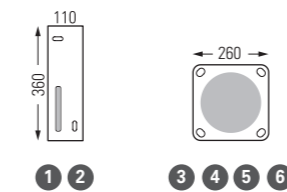

MOUNTING

Wiring entry points in grey - Fixing kit included (except models 3 to 6) - Anchor bolts on request (models 3 to 6) p.64