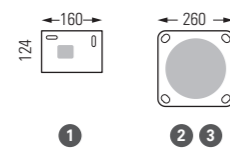

MOUNTING

Wiring entry points in grey - Fixing kit included (model 1 only) - Anchor bolts on request (models 2, 3) p.64