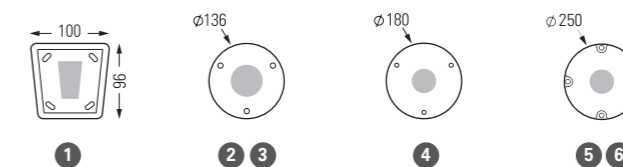

MOUNTING

Wiring entry points in grey - Fixing kit included