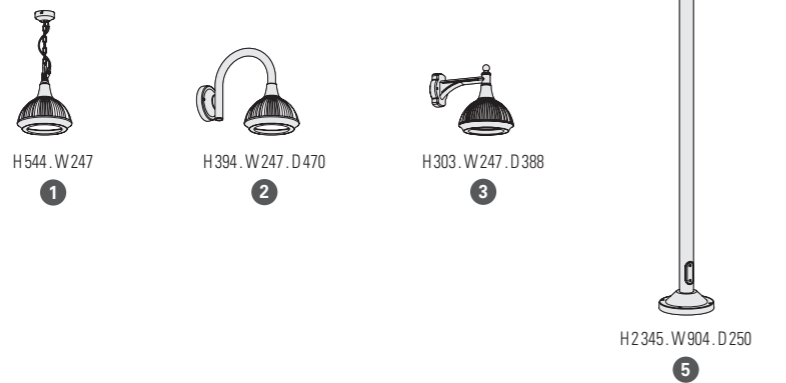

H 394 . W 247 . D 470

H 303 . W 247 . D 388

H 2345 . W 904 . D 250

Boléro

catalogue page 178

MODELS

H 544 . W 247