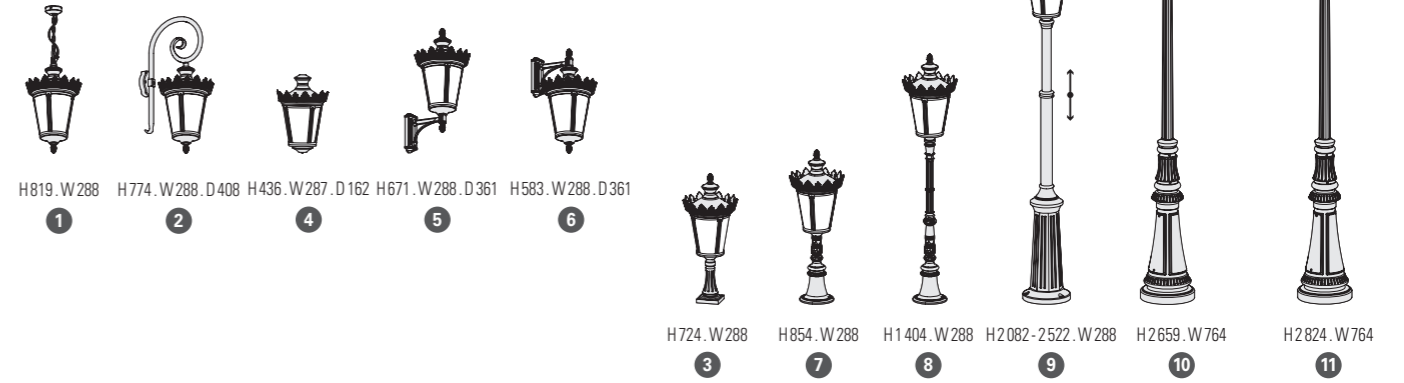

Louis XIII

catalogue page 276

MODELS

PRICES

MODELS	DIFFUSER	E27		LED 13W 2700K warm white		CORNER PLATES	SPARE DIFFUSERS
		Aluminium Prices	Brass Prices	Aluminium Prices	Brass Prices		
1	CLEAR GLASS 130 001	605€	946€	953€	1280€		165 034 609 53€
2	CLEAR GLASS 130 003	406€	690€	601€	843€		165 033 609 41€
3	CLEAR GLASS 130 005	606€	951€	968€	1301€	147 003 92€	165 034 609 53€
4	CLEAR GLASS 130 007	515€	837€	878€	1211€	147 001 65€	165 034 609 53€
5	CLEAR GLASS 130 009	559€	774€	920€	1251€		165 034 609 53€
6	CLEAR GLASS 130 011	2177€	2408€	2472€	2800€		165 034 609 53€
7	CLEAR GLASS 130 013	2629€	3071€	3272€	3881€		165 034 609 53€
8	CLEAR GLASS 130 015	890€	1175€	1245€	1576€		165 034 609 53€
9	CLEAR GLASS 130 017	783€	1064€	1127€	1452€		165 034 609 53€

COLOURS CODES

Replace **...** with the colour code

- RAL 9005 JET BLACK 000
- OLD RUSTIC 046
- GREEN PATINA 008
- GOLD PATINA 009

Other colours on request

MATERIAL CODE

Replace **...** with the material code

- TINTED LACQUERED BRASS 070
- RAW BRASS 072

With aluminium base Jet black colour 000 (RAL 9005)

MOUNTING

Wiring entry points in grey - Fixing kit included

Louvre

catalogue page 218

MODELS

PRICES