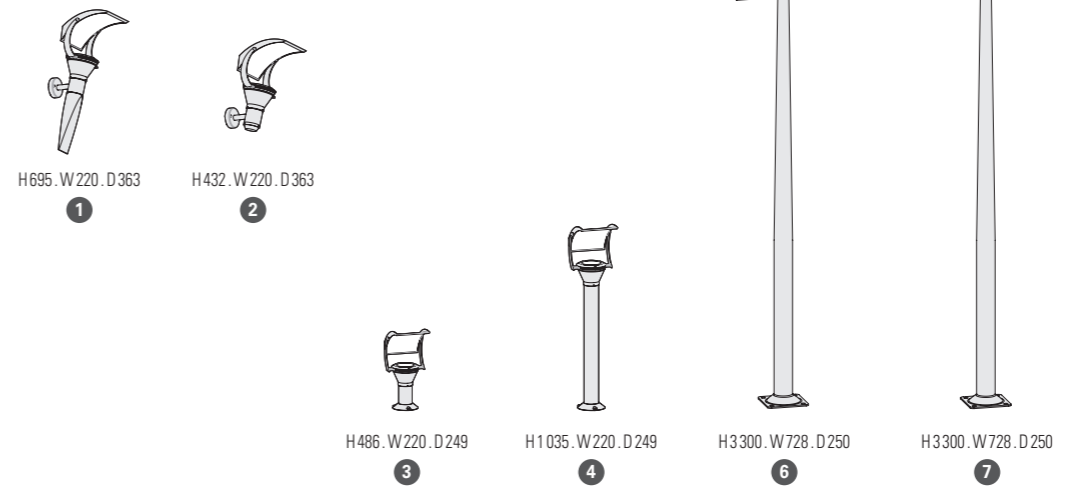

MODELS

PRICES

MODELS	DIFFUSER	LED 18W 3000K warm white		LED 18W 4500K neutral white		LED 28W 3000K warm white		LED 28W 4500K neutral white	
		Prices		Prices		Prices		Prices	
1	FROSTED TEMPERED GLASS					144 202 ●●●	897 €	144 203 ●●●	897 €
2	FROSTED TEMPERED GLASS	144 205 ●●●	778 €	144 206 ●●●	778 €				
3	FROSTED TEMPERED GLASS	144 208 ●●●	684 €	144 209 ●●●	684 €				
4	FROSTED TEMPERED GLASS					144 211 ●●●	1 080 €	144 212 ●●●	1 080 €
6	FROSTED TEMPERED GLASS					144 214 ●●●	3 003 €	144 215 ●●●	3 003 €
7	FROSTED TEMPERED GLASS	144 217 ●●●	2 745 €	144 218 ●●●	2 745 €				

COLOURS CODES

Replace ●●● with the colour code

Other colours on request

MOUNTING

Wiring entry points in grey - Fixing kit included (except models 6, 7) - Anchor bolts on request (models 6, 7) p.64