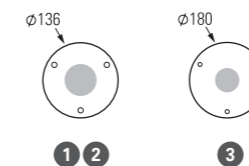

# Accessories

Frosted PMMA Bulb cover  
Exclusively for the Tetra collection.

Ref. 165 075 606

Price

57 €