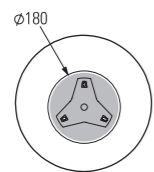

MOUNTING

Wiring entry point in grey - Fixing kit included

1

MODELS

H 545 . W 282

1

H 315 . W 282 . D 385

2