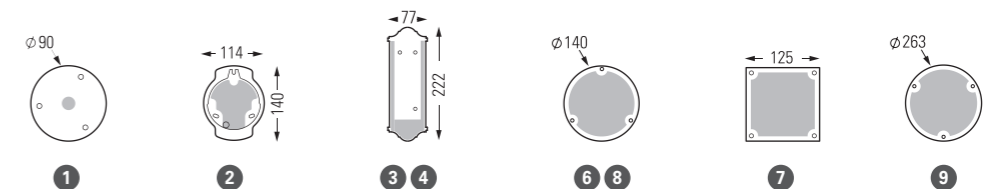

MOUNTING

Wiring entry points in grey - Fixing kit included