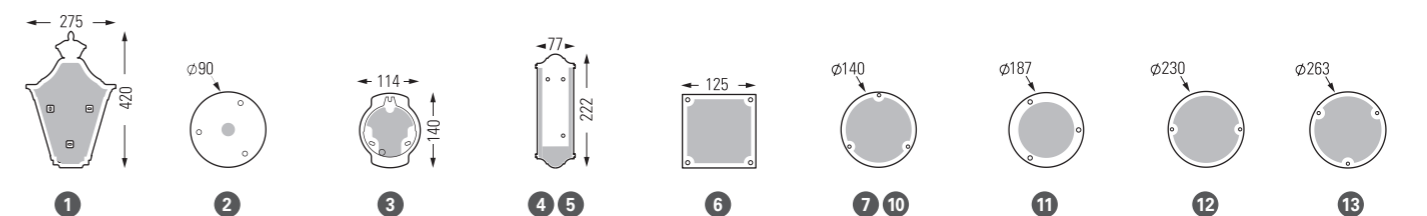

MOUNTING

Wiring entry points in grey - Fixing kit included