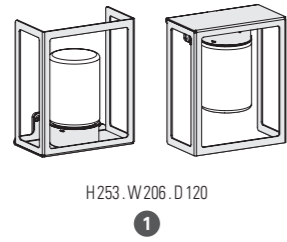

## MOUNTING

Wiring entry points in grey - Fixing kit included

MODEL

H253 . W206 . D 120

1

PRICES

MODEL	DIFFUSERS		E27	
			Price	SPARE DIFFUSERS
1	CLEAR GLASS	125 001 ●●●	215 €	165 001 609
	FROSTED GLASS	125 002 ●●●		165 001 610
				37 €