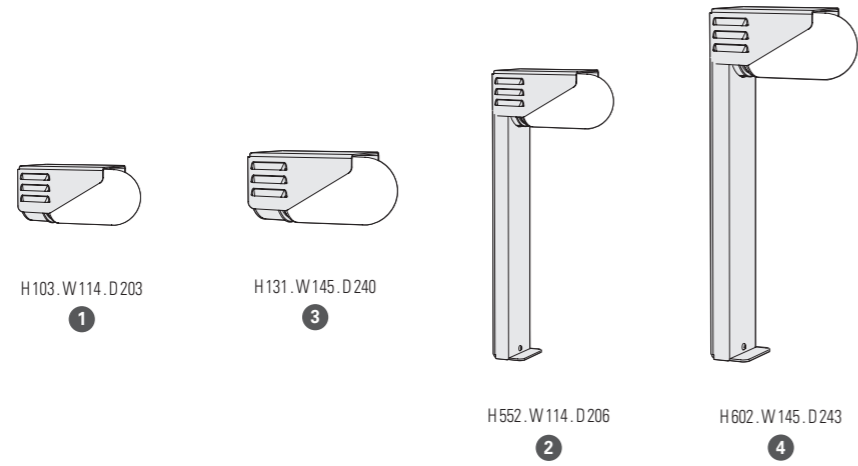

RP195

catalogue page 92

MODELS