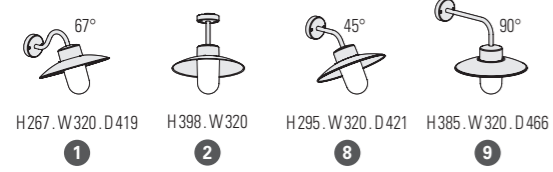

Belcour

catalogue page 160

MODELS