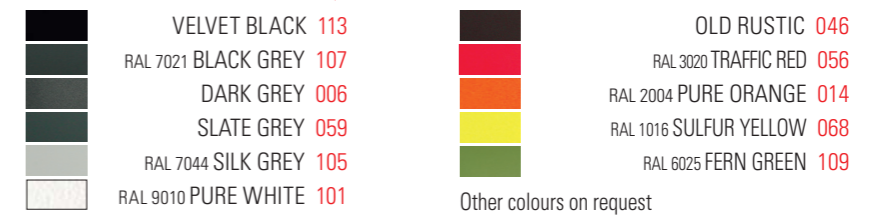

COLOURS CODES

Replace ●●● with the colour code