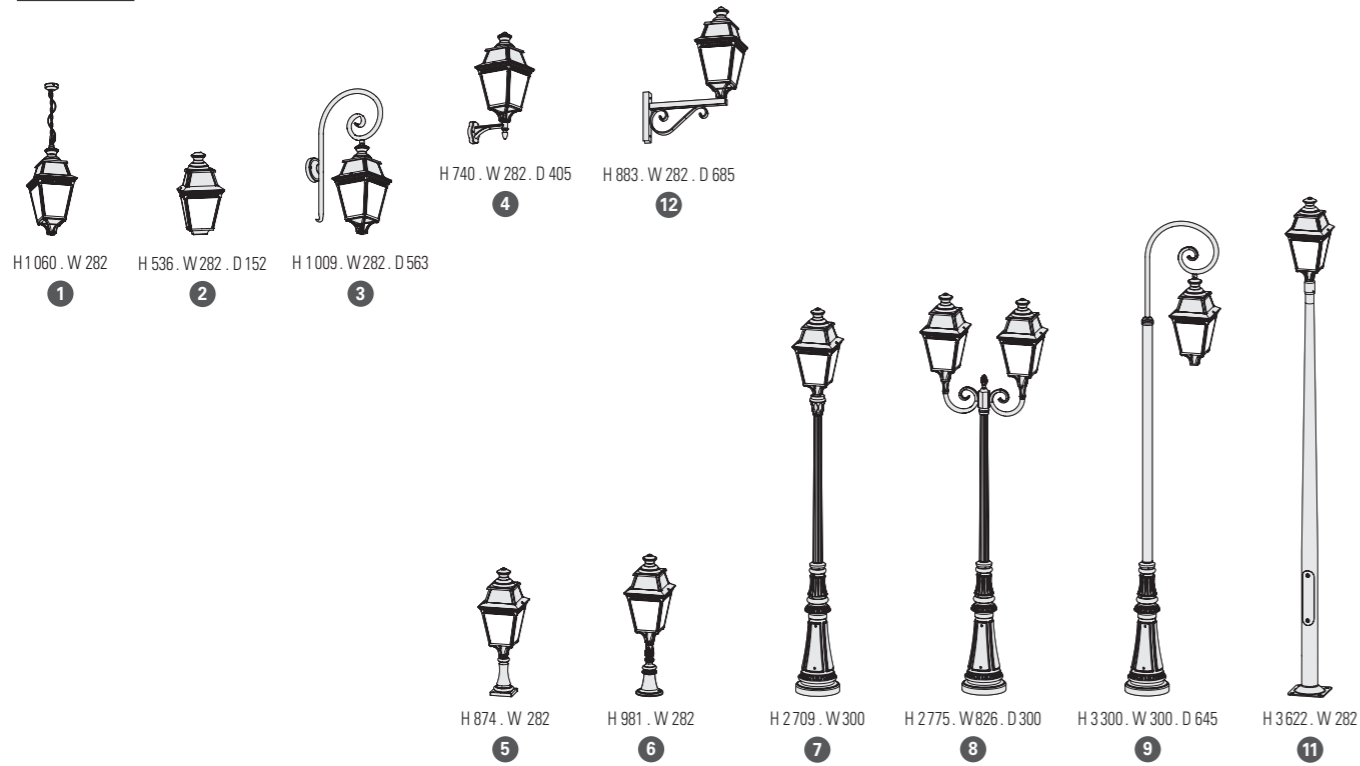

Avenue 3

catalogue page 258

MODELS