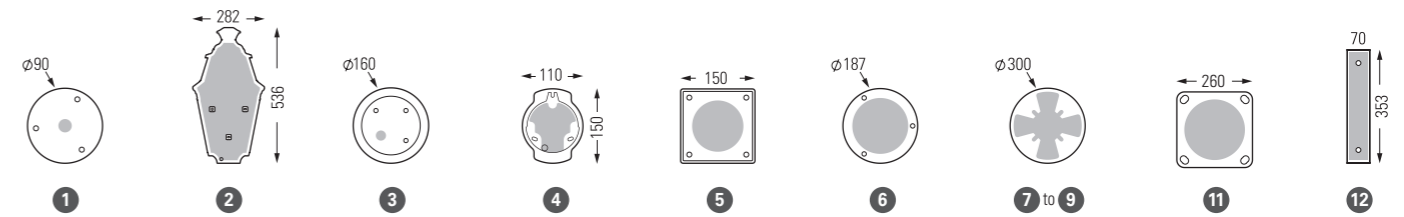

MOUNTING

Wiring entry points in grey - Fixing kit included (except models 7 to 12) - Anchor bolts on request (models 7 to 11) p.64