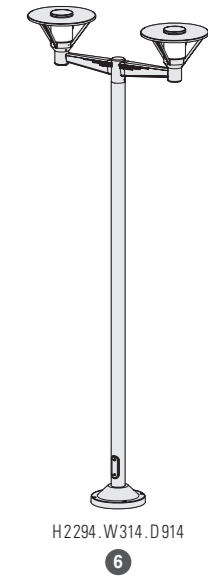

Belcour

catalogue page 160

MODELS

PRICES

MODELS	DIFFUSERS	E27		CORNER PLATE	Prices	SPARE DIFFUSERS	
		Aluminium Prices	Copper Prices				Prices
1	CLEAR GLASS	106 001	214 €	147 005	60 €	165 035 609	37 €
	FROSTED GLASS	106 002				165 035 610	
2	CLEAR GLASS	106 003	210 €			165 035 609	37 €
	FROSTED GLASS	106 004				165 035 610	
3	CLEAR GLASS	106 005	363 €			165 035 609	37 €
	FROSTED GLASS	106 006				165 035 610	
4	CLEAR GLASS	106 007	607 €			165 035 609	37 €
	FROSTED GLASS	106 008				165 035 610	
5	CLEAR GLASS	106 009	776 €			165 035 609	37 €
	FROSTED GLASS	106 010				165 035 610	
6	CLEAR GLASS	106 011	1 004 €			165 035 609	37 €
	FROSTED GLASS	106 012				165 035 610	
8	CLEAR GLASS	106 013	215 €	147 005	61 €	165 035 609	37 €
	FROSTED GLASS	106 014				165 035 610	
9	CLEAR GLASS	106 015	215 €	147 005	61 €	165 035 609	37 €
	FROSTED GLASS	106 016				165 035 610	

COLOURS CODES

Replace ●●● with the colour code

Other colours on request

MATERIALS CODES

Replace ●●● with the material code

With brackets and poles Velvet black 113 for all materials

MOUNTING

Wiring entry points in grey - Fixing kit included

Bermude

catalogue page 148

MODELS

PRICES

MODELS	DIFFUSER	E27		E27 + SENSOR		SOCKET*		CORNER PLATE	SPARE DIFFUSER		
		Prices		Prices		Prices	Price			Prices	
1	FROSTED GLASS	115 001	351 €	115 002	544 €			147 006	85 €	165 019	70 €
2	FROSTED GLASS	115 003	328 €							165 019	70 €
3	FROSTED GLASS	115 004	370 €			115 005	446 €			165 019	70 €
4	FROSTED GLASS	115 006	386 €	115 007	601 €	115 008	460 €			165 019	70 €
5	FROSTED GLASS	115 009	617 €							165 019	70 €
6	FROSTED GLASS	115 010	1 163 €							165 019	70 €

COLOURS CODES

Replace ●●● with the colour code

Other colours on request

SOCKETS CODES

Except for French socket, replace (●) with country's socket code

* For type F and type J: 20€ extracost on the public price.

MOUNTING

Wiring entry points in grey - Fixing kit included