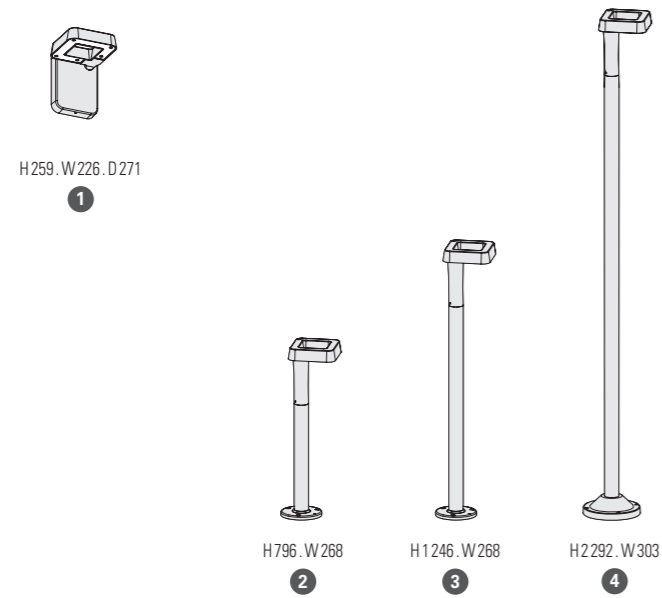

MODELS

PRICES

MODELS	DIFFUSER	LED 30W - 2700K warm white		LED 30W - 4000K neutral white	
		Prices	Prices	Prices	Prices
1	SATIN-FINISH POLYCARBONATE	156 002 ●●●	690 €	156 001 ●●●	690 €
2	SATIN-FINISH POLYCARBONATE	156 004 ●●●	895 €	156 003 ●●●	895 €
3	SATIN-FINISH POLYCARBONATE	156 006 ●●●	920 €	156 005 ●●●	920 €
4	SATIN-FINISH POLYCARBONATE	156 008 ●●●	1 149 €	156 007 ●●●	1 149 €

COLOURS CODES

Replace ●●● with the colour code

Other colours on request

MOUNTING

Wiring entry points in grey - Fixing kit included