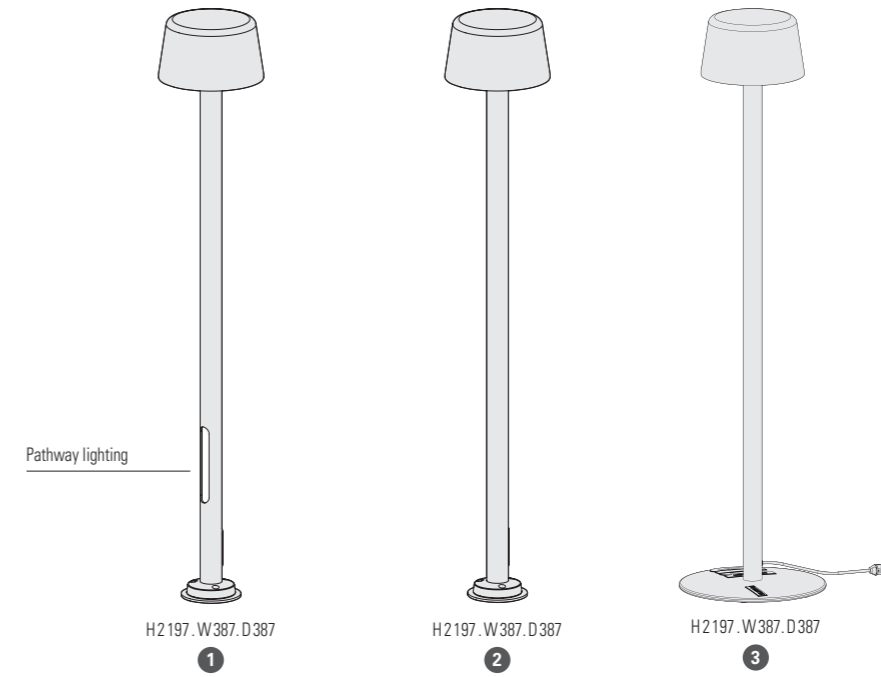

MODELS

PRICES

MODELS	DIFFUSER	LED 41W - 2700K neutral white	
			Prices
1	SATIN-FINISH PMMA	191 001 ●●●	2 282 €
2	SATIN-FINISH PMMA	191 002 ●●●	2 001 €
3	SATIN-FINISH PMMA	191 003 ●●●	1 980 €

PLUGS CODES

The standard Roger Pradier® plugs are SCHUKO plugs type F
Except for French plugs, replace ● with the country's plug code

	UK PLUG UK type G		SWISS PLUG CH type J

COLOURS CODES

Replace ●●● with the colour code

	RAL 7021 BLACK GREY 107		RAL 3020 TRAFFIC RED 056
	RAL 7044 SILK GREY 105		RAL 2004 PURE ORANGE 014
	RAL 9010 PURE WHITE 101		SANDSTONE 054
	RAL 3013 TOMATO RED 110		OLD RUSTIC 046

Other colours on request

MOUNTING

Wiring entry points in grey - Fixing kit included