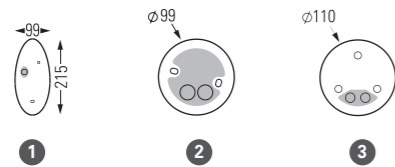

MOUNTING

Wiring entry points in grey - Fixing kit included

Bark

catalogue page 24