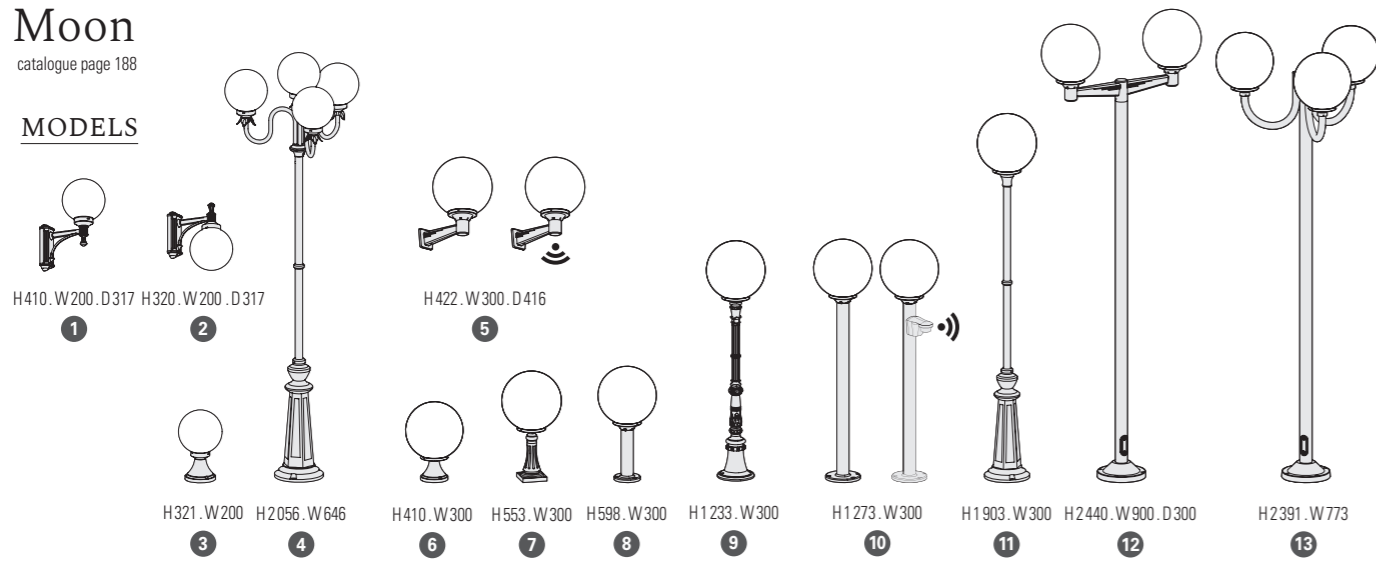

Moon

catalogue page 188

MODELS