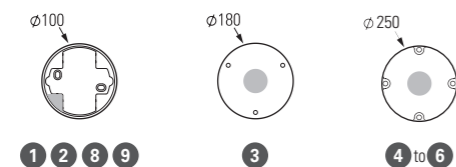

MOUNTING

Wiring entry points in grey - Fixing kit included