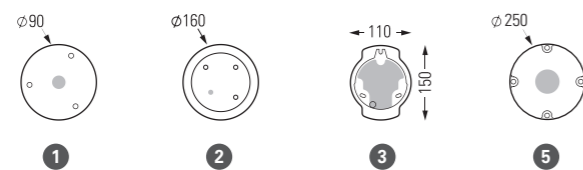

MOUNTING

Wiring entry points in grey - Fixing kit included