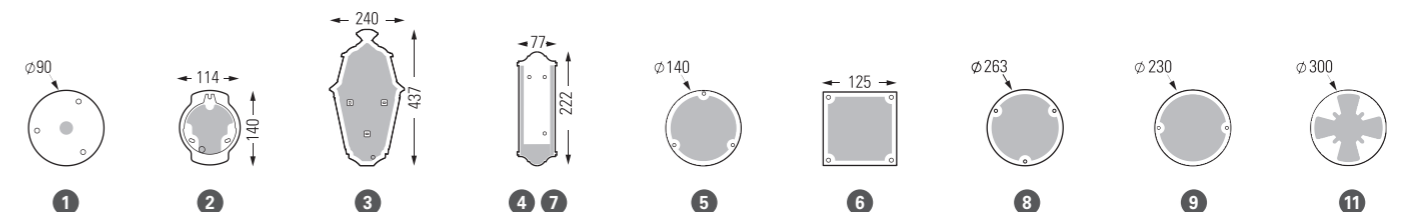

MOUNTING

Wiring entry points in grey - Fixing kit included (except model 11) - Anchor bolts on request (model 11) p.64