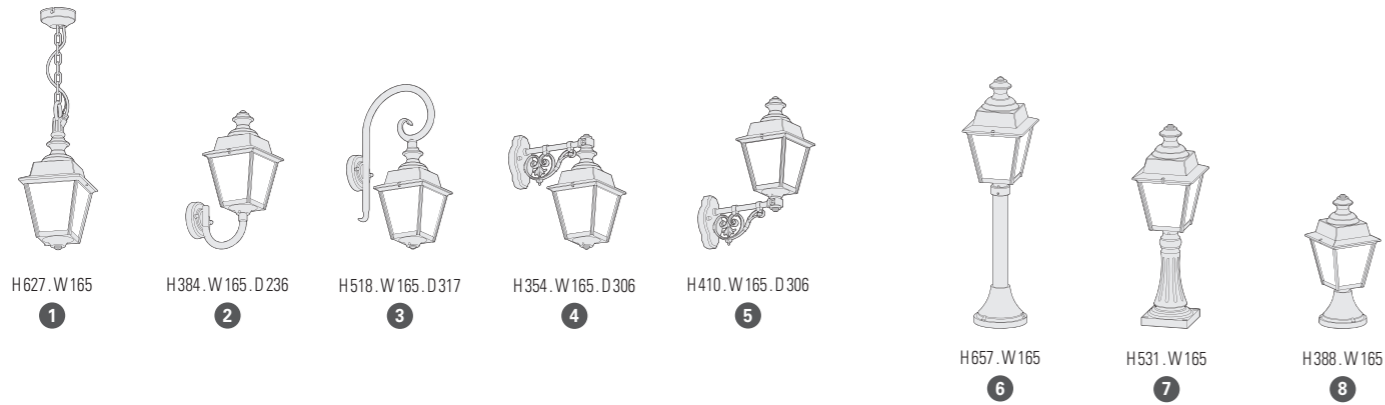

Chenonceau

catalogue page 224

MODELS