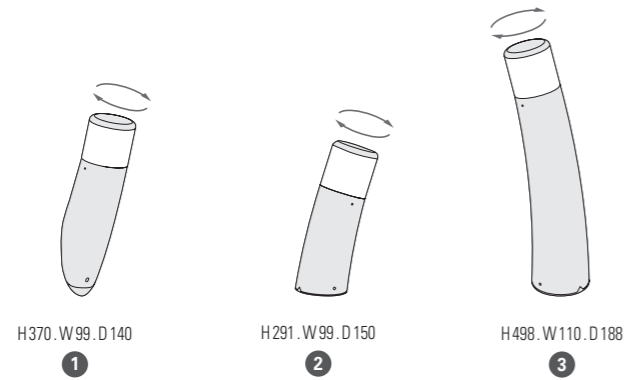

Bamboo

catalogue page 144

MODELS

PRICES

MODELS	DIFFUSERS	GU10 PAR16 LED		SPARE DIFFUSERS	
			Prices		Prices
1	CLEAR POLYCARBONATE	105 001 ●●●	302 €	165 011 601	66 €
	OPAL POLYCARBONATE	105 002 ●●●		165 011 602	
2	CLEAR POLYCARBONATE	105 003 ●●●	312 €	165 011 601	66 €
	OPAL POLYCARBONATE	105 004 ●●●		165 011 602	
3	CLEAR POLYCARBONATE	105 005 ●●●	356 €	165 011 601	66 €
	OPAL POLYCARBONATE	105 006 ●●●		165 011 602	

COLOURS CODES

Replace ●●● with the colour code

	DARK GREY 006		RAL 2004 PURE ORANGE 014
	SLATE GREY 059		RAL 6025 FERN GREEN 109
	RAL 7044 SILK GREY 105		RAL 6018 YELLOW GREEN 015
	RAL 9010 PURE WHITE 101		SANDSTONE 054
	RAL 3020 TRAFFIC RED 056		OLD RUSTIC 046

Other colours on request

MOUNTING

Wiring entry points in grey - Fixing kit included

Bark

catalogue page 24