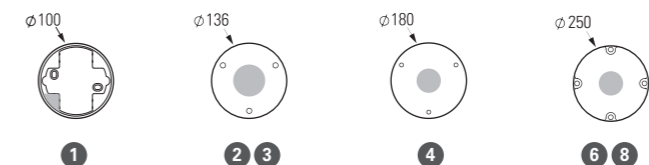

MOUNTING

Wiring entry points in grey - Fixing kit included

MODELS

CUSTOMIZABLE SIGNAGE

In red, printing on diffuser

- 4 Square cut out 80x80mm + printing on diffuser
- 5 Laser cutting
- 6 Laser cutting + printing on diffuser