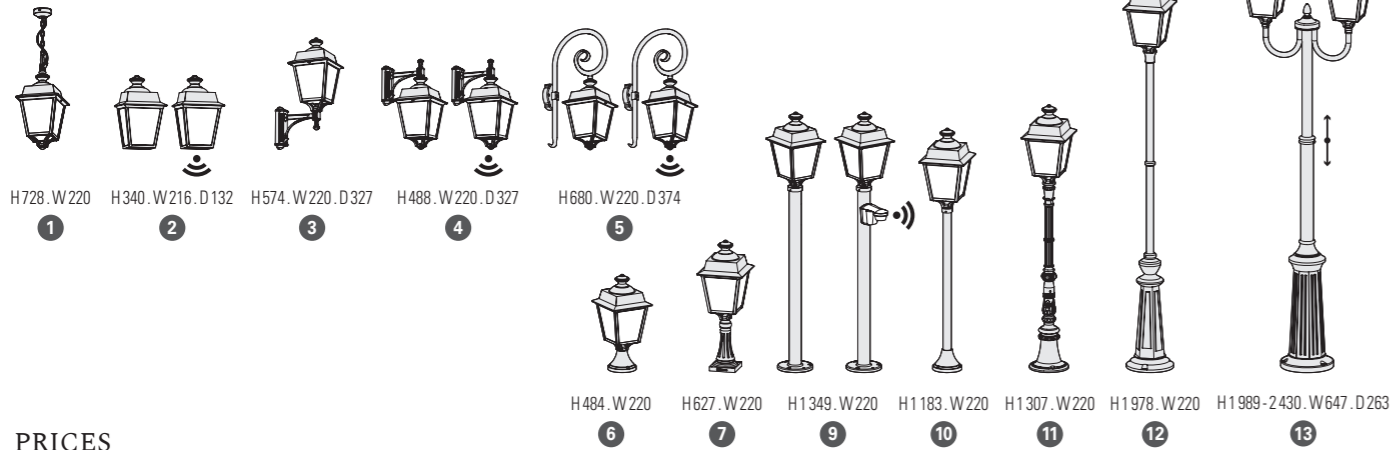

Place des Vosges 1 Évolution

catalogue page 234

MODELS