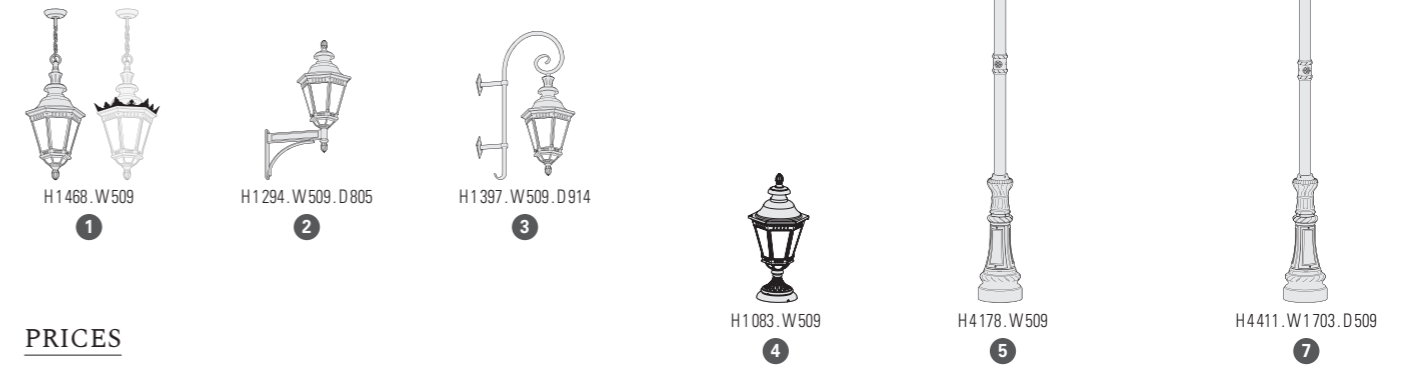

Chenonceau

catalogue page 224

MODELS

PRICES

MODELS	DIFFUSER		E27		CORNER PLATE		SPARE DIFFUSER	
			Prices		Prices		Prices	
1	CLEAR GLASS	117 001	305 €				165 022 609	32 €
2	CLEAR GLASS	117 002	277 €	147 002	47 €		165 022 609	32 €
3	CLEAR GLASS	117 003	307 €	147 002	47 €		165 022 609	32 €
4	CLEAR GLASS	117 004	318 €	147 002	47 €		165 022 609	32 €
5	CLEAR GLASS	117 005	318 €	147 002	47 €		165 022 609	32 €
6	CLEAR GLASS	117 006	284 €				165 022 609	32 €
7	CLEAR GLASS	117 007	309 €				165 022 609	32 €
8	CLEAR GLASS	117 008	265 €				165 022 609	32 €

COLOURS CODES

Replace **...** with the colour code

	RAL 9005 JET BLACK	000		RAL 6009 BRITISH GREEN	019
	SLATE GREY	059		RAL 6009 FIR GREEN	067
	WHITE	001		GREEN PATINA	008
	OLD RUSTIC	046		GOLD PATINA	009
	SANDSTONE	054	Other colours on request		

MOUNTING

Wiring entry points in grey - Fixing kit included

Citadelle

catalogue page 282

MODELS

PRICES

Without crown

MODELS	DIFFUSER	E27	LED 35W 2700K warm white		LED 35W 3000K warm white		SPARE DIFFUSERS (PMMA bowl)					
			Aluminium Prices	Copper Prices	Aluminium Prices	Copper Prices	Prices					
1	OPAL PMMA	116 001	2365 €	3475 €	116 203	2951 €	4076 €	116 103	2951 €	4076 €	165 020 606	197 €
2	OPAL PMMA	116 011	2574 €	3704 €	116 213	3148 €	4280 €	116 113	3148 €	4280 €	165 021 606	197 €
3	OPAL PMMA	116 021	2878 €	4014 €	116 223	3453 €	4596 €	116 123	3453 €	4596 €	165 020 606	197 €
4	OPAL PMMA	116 051	2585 €	4032 €	116 253	3006 €	4447 €	116 153	3006 €	4447 €	165 021 606	197 €
5	OPAL PMMA	116 031	5243 €	6477 €	116 233	5784 €	7017 €	116 133	5784 €	7017 €	165 021 606	197 €
7	OPAL PMMA	116 041	8816 €	11220 €	116 243	9924 €	11315 €	116 143	9924 €	11315 €	165 021 606	197 €

With crown