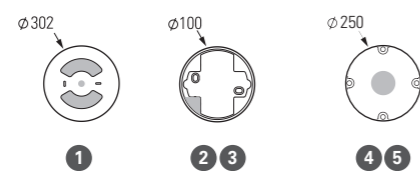

MOUNTING

Wiring entry points in grey - Fixing kit included