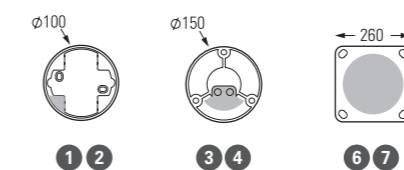

## MOUNTING

Wiring entry points in grey - Fixing kit included (except models 6, 7) - Anchor bolts on request (models 6, 7) p.64