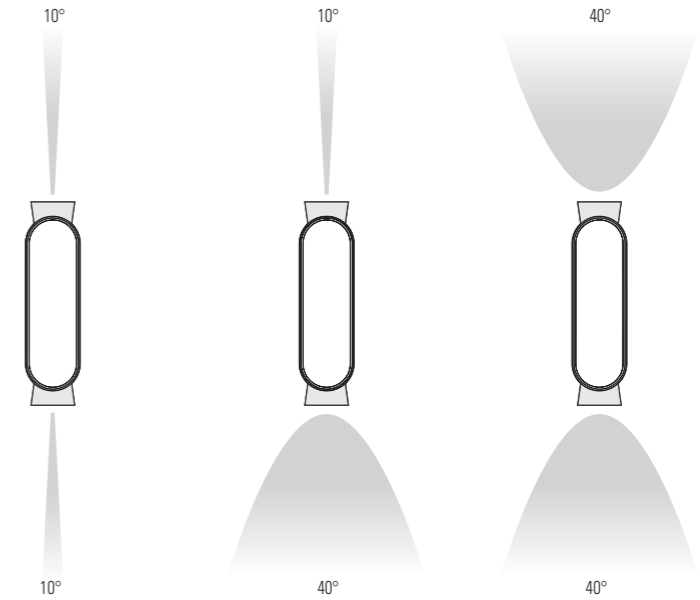

Other colours on request

MOUNTING

Wiring entry point in grey - Fixing kit included

1

MODEL

H377 . W99 . D 110

1

PRICES