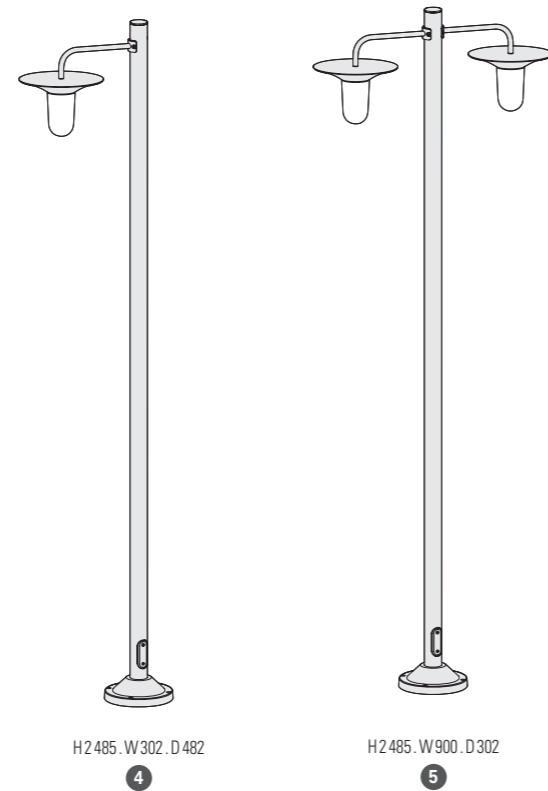

Cooper

catalogue page 86

MODELS

PRICES

MODELS	GLOBES	E27				CORNER PLATE	Price	DIFFUSERS	Prices
		Aluminium Prices	Copper Prices	Brass Prices	Enamelled Prices				
1	CLEAR GLASS 179 001 ●●●	225 €	378 €	371 €	313 €		165 035 609	37 €	
	FROSTED GLASS 179 002 ●●●						165 035 610		
2	CLEAR GLASS 179 003 ●●●	406 €	565 €	551 €	493 €	147 001 ●●●	165 035 609	65 €	
	FROSTED GLASS 179 004 ●●●						165 035 610		
3	CLEAR GLASS 179 005 ●●●	636 €	806 €	781 €	724 €		165 035 609	37 €	
	FROSTED GLASS 179 006 ●●●						165 035 610		
4	CLEAR GLASS 179 007 ●●●	805 €	980 €	950 €	891 €		165 035 609	37 €	
	FROSTED GLASS 179 008 ●●●						165 035 610		
5	CLEAR GLASS 179 009 ●●●	1 158 €	1 491 €	1 447 €	1 332 €		165 035 609	37 €	
	FROSTED GLASS 179 010 ●●●						165 035 610		

COLOURS CODES

Replace ●●● with the colour code

	VELVET BLACK 113		RAL 3005 WINE RED 066
	RAL 7021 BLACK GREY 107		RAL 3013 TOMATO RED 110
	RAL 7044 SILK GREY 105		RAL 2004 PURE ORANGE 014
	RAL 9016 TRAFFIC WHITE 114		RAL 1016 GLOSSY SULFUR YELLOW 057
	RAL 5009 MATTE AZURE BLUE 134		RAL 6025 FERN GREEN 109
	BLUE 111		OLD RUSTIC 046

Other colours on request
With brackets and poles Velvet black 113 for all colours

MOUNTING

Wiring entry points in grey - Fixing kit included

Dallas

catalogue page 182

MODELS

PRICES