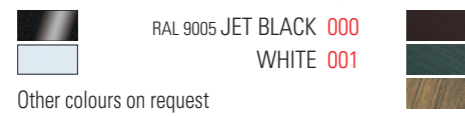

COLOURS CODES

Replace ●●● with the colour code