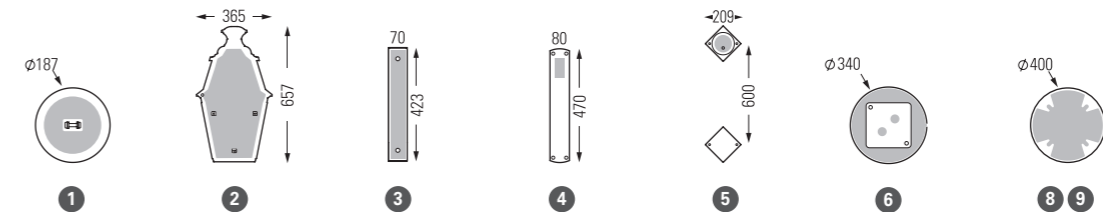

MOUNTING

Wiring entry points in grey - Fixing kit included (model 2 only)
Anchor bolts on request (models 6, 8, 9) p.64