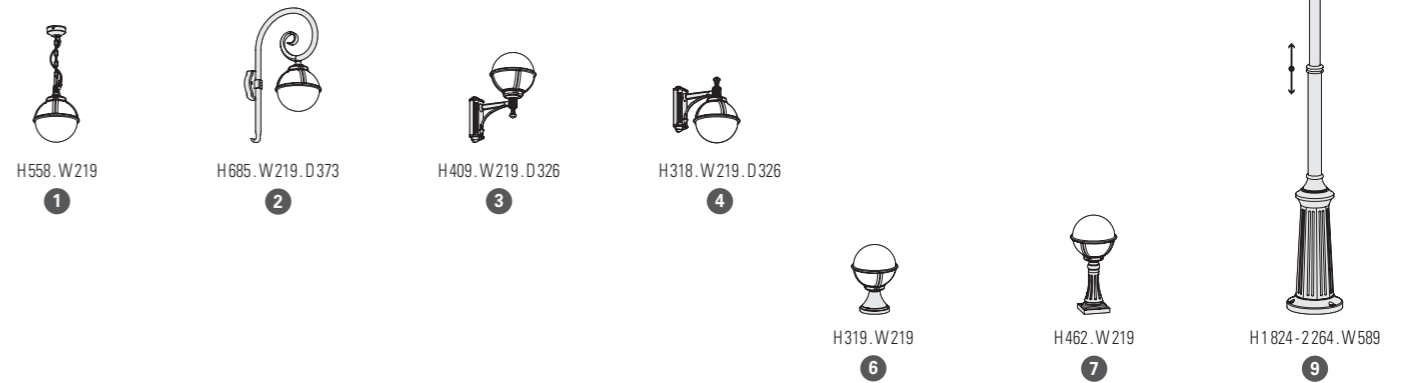

H 685 . W 219 . D 373

H 409 . W 219 . D 326

H 318 . W 219 . D 326

H 319 . W 219

H 462 . W 219

H 1 824 - 2 264 . W 589

MODELS

H 558 . W 219