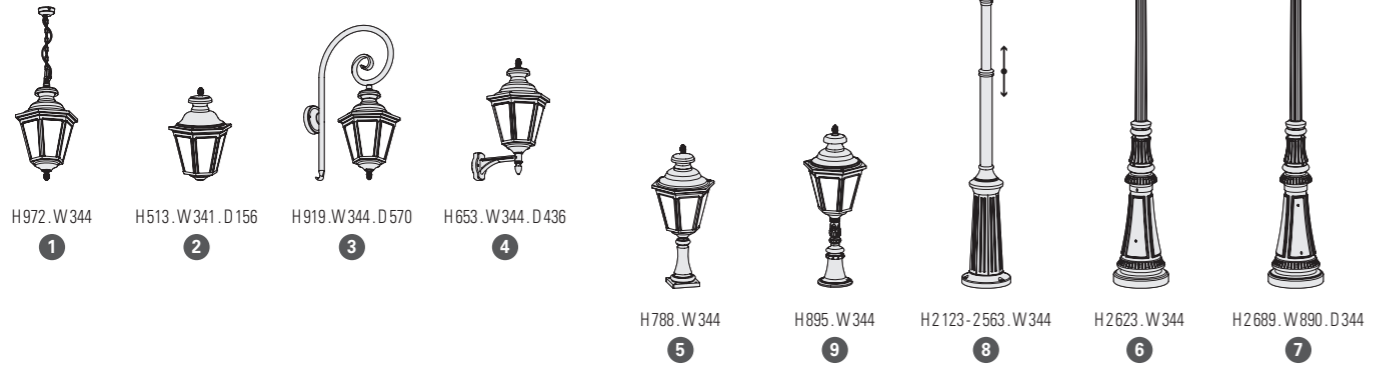

Louis XIII

catalogue page 276

MODELS