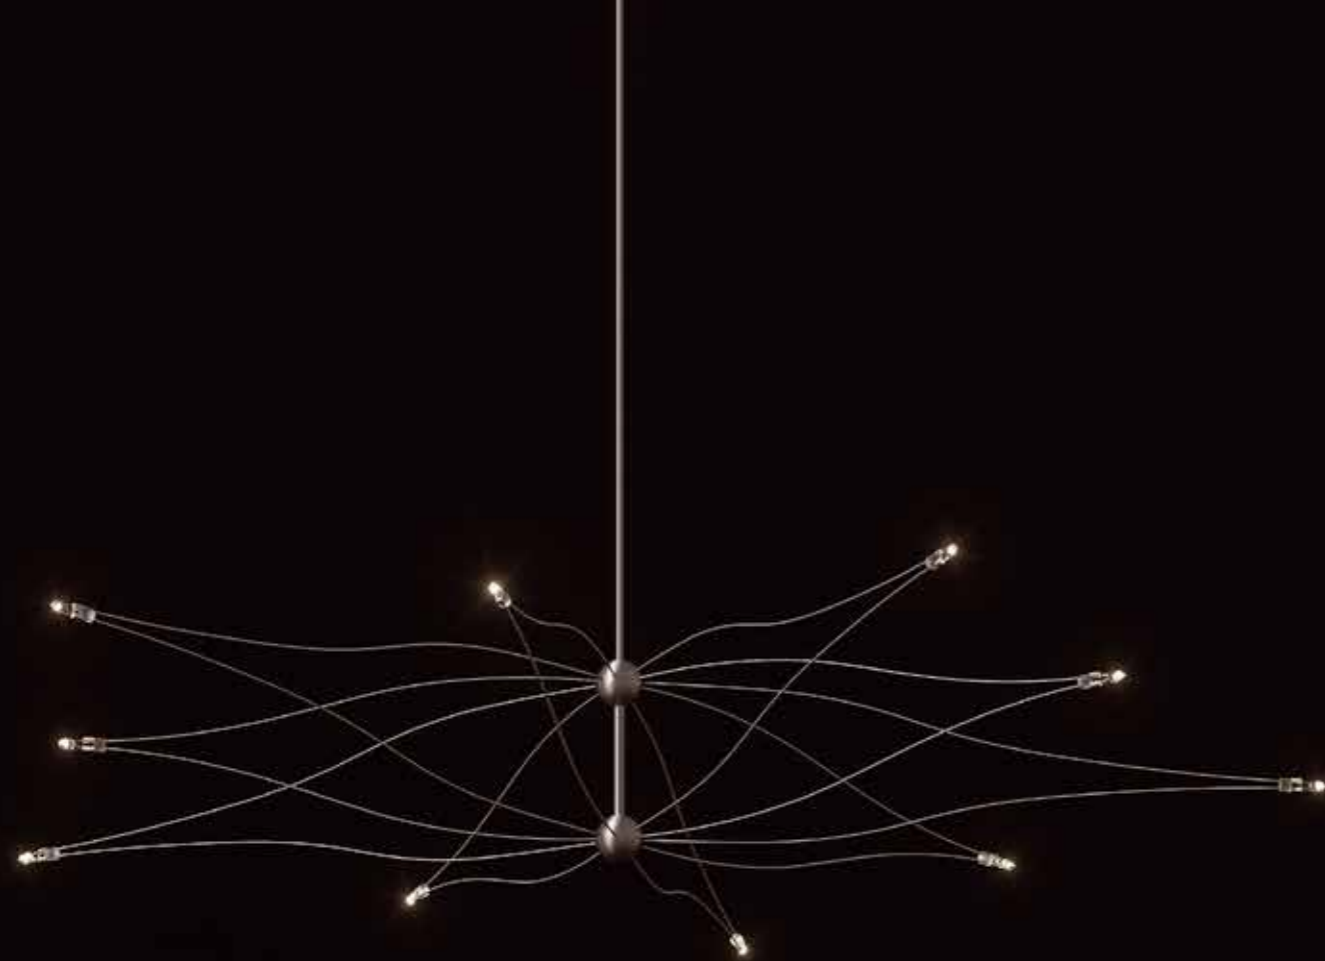

20 cm x 20 cm x 5 cm

Extra specs

CRI: >85 / 100
Lumen: 1000 / 1500
Kelvin: 2700
Beam angle: 110°

Light source

1 LED of 10 Watt or 15 Watt

Dimmable

Standard: dimmable with a suitable wall dimmer.

SPOETNIK