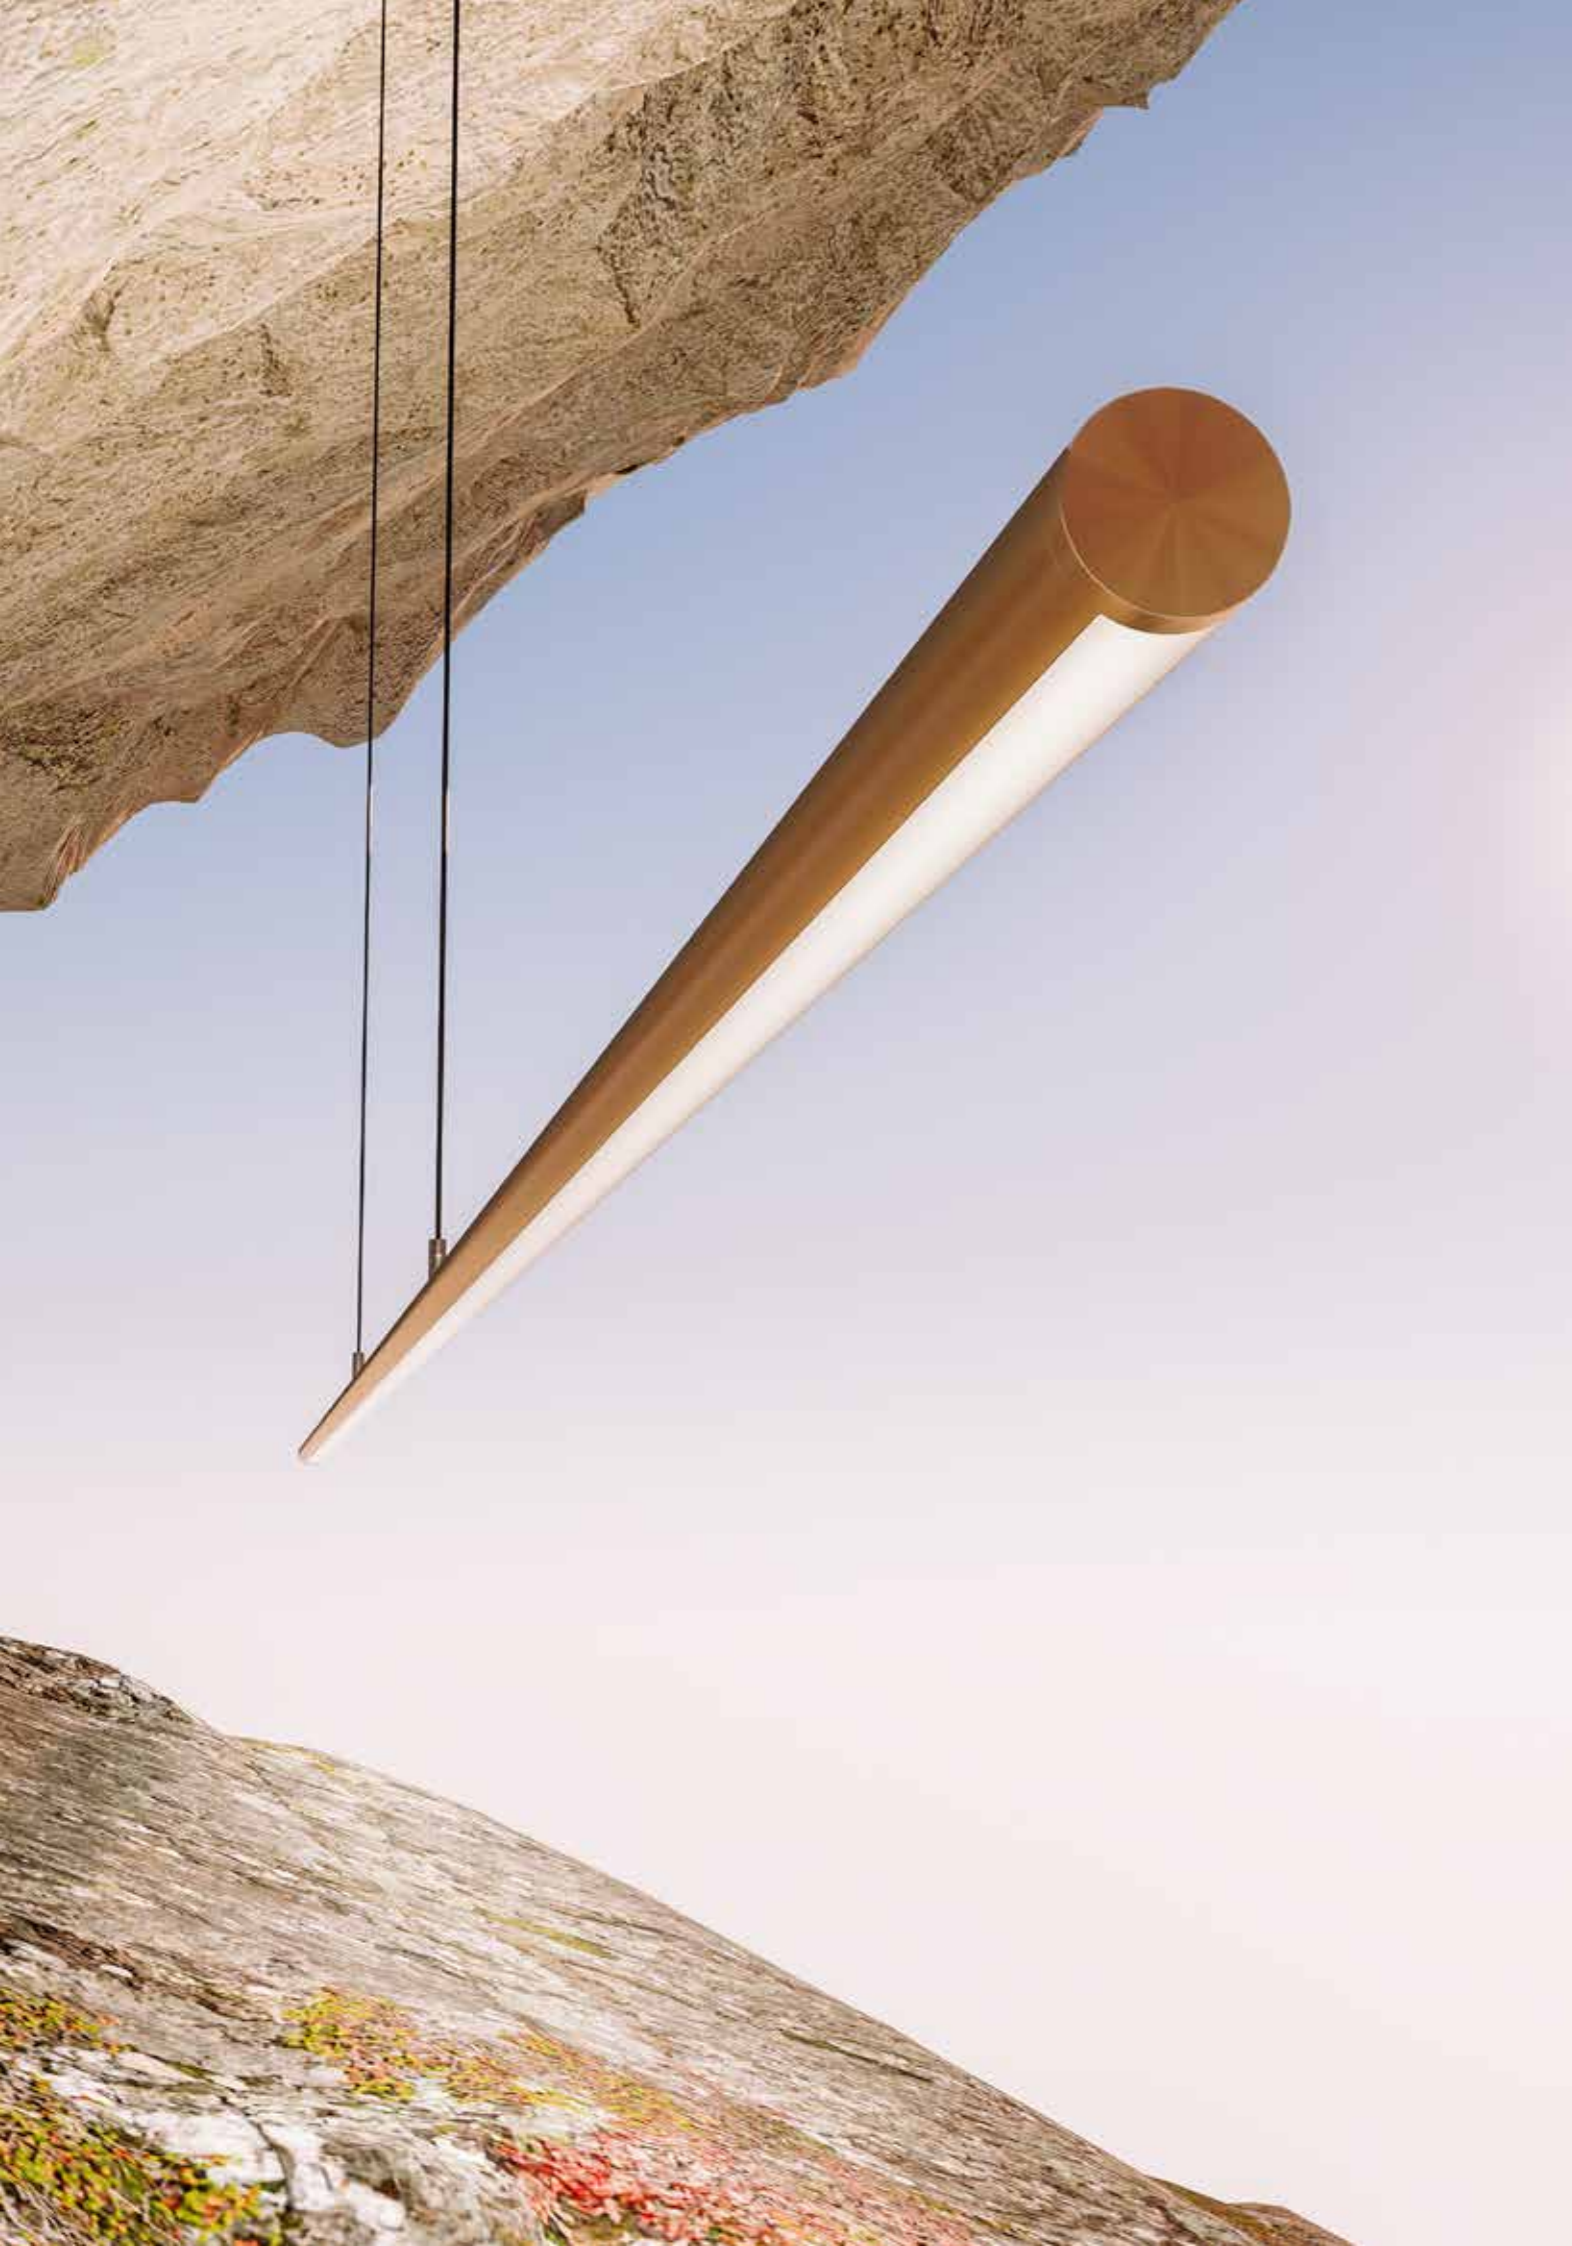

aluminium, black, bronze, champagne, gold, orange, red, purple,
blue, light blue, titanium, green.

Light source

1 continuous LED light line of 17 Watt per meter
(no LED dots visible)

IYO YIN YANG

LENGHT

120 cm
160 cm
200 cm
240 cm
300 cm