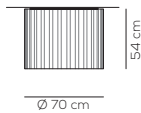

PL SKR 070

kg 5,5 m³ 0,43

SKIRT / diffusore INCLUSO / diffuser INCLUDED

Type	Article	Exterior Net	Fabric Colours	Source	EURO
PL	SKR 070 E27	XX no black net	BC white	E27 1 x Max 175W LED or 1 x Max 70W halogen	1.393,00 + black net 2.030,00
		NE black net	AR orange		1.488,00 + black net 2.125,00
			BL blue		1.488,00 + black net 2.125,00
			GR light grey		1.488,00 + black net 2.125,00
			RS red		1.488,00 + black net 2.125,00
			VE light green		1.488,00 + black net 2.125,00

CE IP20 +LED 220-240Vac

example composition code PL SKR070E27 XX GR