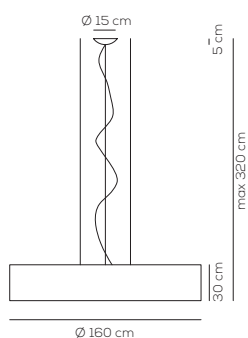

SP SKI 160 LED

SKIN / con illuminazione verso alto e basso / with upward and downward lighting / DRIVER INCLUDED

Type	Article	Colours (lampshade)	Colours (radial diffuser)	Source	EURO
SP	SKI 160 LED	BC white BA ivory white MA brown NE matt black	BC white BW warm white	LED 98W - diffused beam 3000K* 4000K upon request	6.362,00

CE IP20 CRI90 LED ~10719 lm* 109 lm/W* 110-240Vac

example composition code SP SKI160LED BA BW

Casambi compatibile / Casambi compatible.