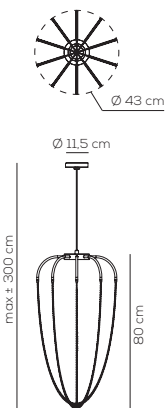

CE IP20 CRI90 220-240VAC **LED** ~1375 lm* ~92 lm/W*

example composition code SP ALYS34 AN OT LED

SP ALYS 43

kg 3,2 m³ 0,06

ALYSOID

Type	Article	Colours	Catene / chains	Source	EURO
SP	ALYS 43	AN anthracite grey wrinkled	NI black polished nickel	LED 15W - diffused beam 3000K*, 2700K upon request	958,00
			OT natural brass		790,00