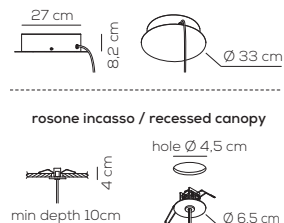

U-Light

Timo Ripatti

Collezione composta da lampade da parete, soffitto e sospensione in alluminio.
Disponibile in due colori e dimensioni. Sorgente luminosa a LED integrato dimmerabile.
Disponibile con opzione fonoassorbente.

Collection consisting of wall, ceiling and suspended lamps in aluminium. Available in two colours and sizes. Built-in LED dimmable light source. Available with sound-absorbing panel option.

SP ULA 090 canopy SP ULA 090 recessed

canopy kg 5,8 m³ 0,128
recessed kg 2,5 m³ 0,126

Installazione downlight o uplight.
Downlight or uplight mounting.

U-LIGHT / suspension with canopy / DRIVER INCLUDED

Type	Article	Colours	Version	Source	EURO
SP	ULA 090 LED	AN anthracite grey RU rust brown	XX standard canopy	LED 63W - diffused beam 3000K*, 2700K other CCT options available upon request	2.118,00

CE IP20 CRI90 LED ~5158 lm* 82 lm/W* 100-240VAC

Casambi compatibile / Casambi compatible.

U-LIGHT / recessed suspension lamp / DRIVER NOT INCLUDED

Type	Article	Colours	Version	Source	EURO
SP	ULA 090 LED	AN anthracite grey RU rust brown	IN recessed canopy	LED 54W - diffused beam 3000K*, 2700K 24VDC other CCT options available upon request	1.890,00

CE IP20 CRI90 LED ~5158 lm* 951 lm/W* 24Vdc

foro - hole Ø 4,5 cm / profondità min - min depth 10 cm

example composition code SP ULA090LED AN IN

Casambi compatibile / Casambi compatible.

optional for more info see page 194

CEDMWC00202	dimmable 1-10V 24VDC driver max 80W casambi compatible	139,00
CEDMWC00204	dimmable DALI 24VDC driver max 75W casambi compatible	139,00

KITFASPULA090AV	opzione fonoassorbente avorio / sound absorbing option ivory. For more information see page 165	775,00

Equivalent Sound Absorption Area (A) in m² per lamp

FREQUENCY	125 HZ	250 HZ	500 HZ	1000 HZ	2000 HZ	4000 HZ	8000 HZ	125-8000 HZ	500-2000 HZ
A	0,02	0,18	0,57	1,11	1,11	1,15	1,04	0,74	0,93