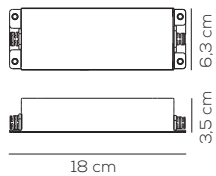

Dimmable DALI

DRIVER 24V

Code	Product	W Max	Input	Output	Weight	EURO
CEDMWC00204	Dimmable DALI	75	100-305Vac 50-60 Hz	24VDC constant 3,15A	net kg 0,8	139,00

Casambi compatibile / Casambi compatible.