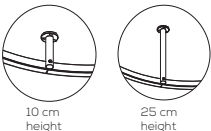

10 cm
height

25 cm
height

U-LIGHT / h10 cm or h25 cm recessed ceiling lamp / DRIVER NOT INCLUDED

Type	Article	Colours	Version	Source	EURO
PL	UL 1 180 LED (h10 cm)	AN anthracite grey	IN recessed canopy	LED 123W - diffused beam 3000K*, 2700K 24VDC other CCT options available upon request	3.083,00
	UL 2 180 LED (h25 cm)	RU rust brown			3.099,00

CE IP20 CRI90 LED ~10315 lm* 84 lm/W* 24Vdc

foro - hole Ø 4,5 cm / profondità min - min depth 10 cm

Installazione come plafoniera (downlight o uplight) oppure applique (con illuminazione verso la superficie di installazione).
Application: both as ceiling (downlight or uplight mounting) or wall lamp (only wallward light).

example composition code PL UL1180LED RU IN
Casambi compatibile / Casambi compatible.

optional for more info see page 194

CEDMWC00203 dimmable 1-10V 24VDC driver max 100W x 2 pcs.
casambi compatibile

178,00

CEDMWC00205 dimmable DALI 24VDC driver max 100W x 2 pcs.
casambi compatibile

172,00

KITFAPLUL000IAV opzione fonoassorbente avorio / sound absorbing option ivory.
For more information see page 165

1.062,00

Equivalent Sound Absorption Area (A) in m² per lamp

FREQUENCY	125 HZ	250 HZ	500 HZ	1000 HZ	2000 HZ	4000 HZ	8000 HZ	125-8000 HZ	500-2000 HZ
A	0,12	0,66	1,65	2,86	2,96	2,68	2,46	1,91	2,49