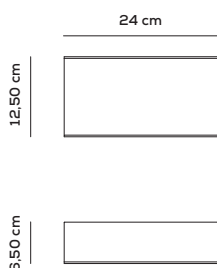

Code	Colours	EURO
ACCANOPYRE001	BC white	159,00
	ER earth red	
	GE greige	
	NR black	
	PG pine green limited edition	

example composition code ACCANOPYRE001 BC