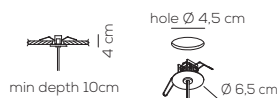

canopy kg 9,1 m³ 0,310
recessed kg 4,8 m³ 0,280
Installazione downlight o uplight.
Downlight or uplight mounting.

rosone standard / standard canopy

rosone incasso / recessed canopy

U-LIGHT / suspension with canopy / DRIVER INCLUDED