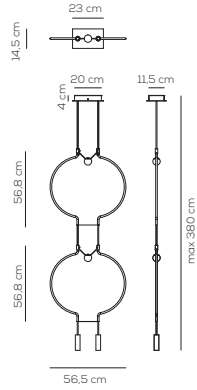

Liaison

Sara Moroni

Collezione di lampade a sospensione in metallo. Disponibile in vari colori e dimensioni. La sorgente luminosa è a LED integrato dimmerabile.

Collection consisting of metal suspended lamps. Available in several colors and sizes. Built-in dimmable LED light source.

SP LIAD P 2

kg 3,678 m³ 0,0759

LIAISON / DRIVER INCLUDED

Type	Article	Arch / Final & sphere finishes	Source	EURO
SP	LIAD P 2	NE black / NE black	LED 2 x 6,6W - optic ~ 40° beam 3000K* 2700K upon request	1.108,00
		NE black / OO matt gold		1.240,00
		OO matt gold / NE black		1.450,00

CE IP20 CRI>90 **LED** ~1342 lm* ~102 lm/W* 220-240VAc

example composition code SP LIAD P 2 NE NE LED
Casambi compatibile / Casambi compatible.