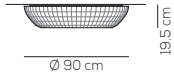

Bell

Manuel Vivian

Collezione composta da lampade da soffitto e a sospensione con struttura metallica rivestita con fettuccia di tessuto pongé superliscio. Disponibile in vari colori e dimensioni. Sorgente luminosa con attacco a vite o a LED integrato dimmerabile.

Collection consisting of ceiling and suspended lamps with a metal frame covered with strips of extra smooth pongé fabric. Available in several colours and sizes. Screw fitting or built-in dimmable LED light source.

PL BEL 090

kg 8 m³ 0,98

BELL / diffusore INCLUSO / diffuser INCLUDED

Type	Article	Colours	Finish	Source	EURO
PL	BEL 090 E27	BC white* BW warm white* GI gold yellow NE black RS red	XX	E27 3 x Max 17,5W LED or 3 x Max 57W halogen	1.439,00

CE IP20 +LED 220-240VAc

example composition code PL BEL090E27 BW XX

* trattamento ignifugo su richiesta con un incremento di prezzo del 5% /
flame-retardant treatment upon request with a price increase of the 5%.