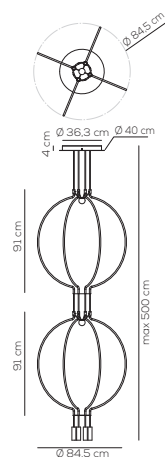

SP LIAD M 4

kg 8,241 m³ 0,2477

LIAISON / DRIVER INCLUDED

Type	Article	Arch / Final & sphere finishes	Source	EURO
SP	LIAD M 4	NE black / NE black	LED 4 x 6,6W - optic ~ 40° beam 3000K* 2700K upon request	2.181,00
		NE black / OO matt gold		2.362,00
		OO matt gold / NE black		3.027,00

CE IP20 CRI>90 **LED** ~2684 lm* ~102 lm/W* 220-240Vac

example composition code SP LIAD M 4 OO NE LED

Casambi compatibile / Casambi compatible.