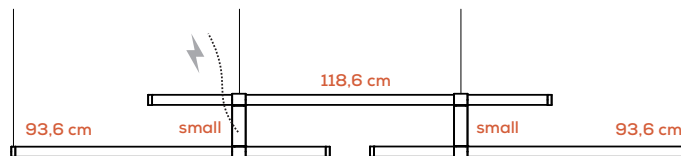

Paralela

Nahtrang Studio

Collezione composta da lampade in vetro modulari e multidimensionali a sospensione, parete e soffitto; lampade da terra e tavolo.

Collection composed of: modular and multidimensional suspensions, wall and ceiling lamps; floor and table lamps, made of glass.

Sospensione orizzontale / Horizontal suspension

Esempi compositivi con 3 tubi in vetro (NON SONO INCLUSI ROSONE E DRIVER)

Compositional examples with 3 glass tubes (CANOPY AND DRIVER ARE NOT INCLUDED)

CCT 3000K - color white

HORIZONTAL 14

ACTUXC30XXLA1BC + ACDISTSMFORXXBC + ACTUCX30XXBI2BC + ACDISTSMXORXXBC + ACTUXC30XXLA1BC + ACCAVOEL4X001BC (3m)

EURO 2.108,00

Si può scegliere quale cintura avrà l'entrata cavo elettrico (cavo a 4 poli) /
You can choose which belt will have the electric cable (4-pole cable) entry