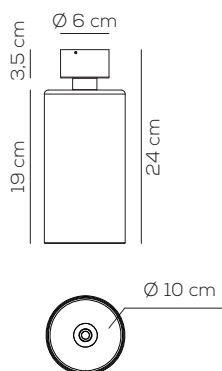

PL SPILX M

kg 0,54 m³ 0,02

SPILLRAY PLUS INDOOR & OUTDOOR / DRIVER NOT INCLUDED

Type	Article	Colours	Finish	Source	EURO
PL	SPILX M	CS crystal	CR chrome	INT Integrated LED 2,2W ~3326K*	278,00
		GR grey			331,00
		RS red^{LS}			314,00
		AR orange^{LS}			314,00

IP55** CRI>90 200mA 11Vdc ~147 lm* ~66 lm/W*
example composition code PL SPILXM GR CR INT

LS: stock limitato / limited stock.

Morsettiera per connessione IP55 inclusa / Terminal block for IP55 included.

** Attività test in corso / Testing activities in progress.