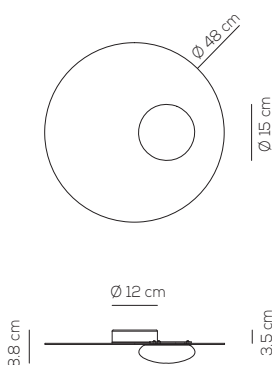

PL KWIC 48

kg 2,25 m³ 0,074

KWIC / DRIVER INCLUDED / applicazione a soffitto o parete / application: both as ceiling or wall lamp

Type	Article	Colours	Finishings	Source	EURO
PL	KWIC 48	NE intense black	XX	LED 18W - diffused beam 3000K*, 2700K, 3500K upon request	567.00
		BR transparent bronze			618.00
		BC white			567.00

CE IP20 CRI>90 110-240VAc LED ~2255 lm* ~125 lm/W*

example composition code PL KWIC 48 NE XX LED
Casambi compatibile / Casambi compatible.