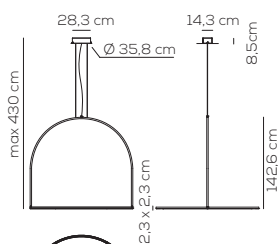

SP ULI 160

kg 18,8 m³ 0,6

U-LIGHT / downward lighting only / DRIVER INCLUDED

Type	Article	Colours	Code End	Source	EURO
SP	ULI 160 LED	AN anthracite grey RU rust brown	XX	LED 125W - diffused beam 3000K*, 2700K other CCT options available upon request	3.538,00

CE IP20 CRI90 LED ~9025 lm* 72 lm/W* 100-240Vac

example composition code SP ULI090LED RU XX

Casambi compatibile / Casambi compatible.

pannello fonoassorbente non disponibile / sound absorbing panel not available