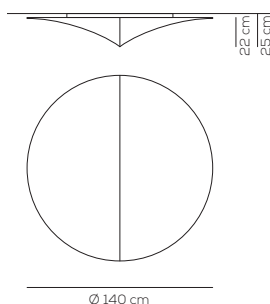

PL NEL 140

kg 6 m³ 0,5

Limited stock

NELLY / tessuto INCLUSO / fabric INCLUDED

Type	Article	Colours	Finish	Source	EURO
PL	NEL 140	BC white FB white pattern FA ivory pattern	XX white metal	E27 4 x Max 16W LED or 4 x Max 70W halogen	853,00

IP20 +LED

220-240Vac

example composition code PL NEL140 BC XX E27

TESSUTI SUPPLEMENTARI SU RICHIESTA / ADDITIONAL FABRICS UPON REQUEST:

TSPLNELLY140BC	white	295,00
TSPLNELLY140FB	white pattern	295,00
TSPLNELLY140FA	ivory pattern	295,00

Nelly straight

Manuel Vivian

Collezione di lampade da soffitto e parete, con struttura metallica e rivestimento in tessuto elasticizzato, sfoderabile e lavabile. Disponibile in vari colori e dimensioni.

Collection consisting of ceiling or wall lamps, with metal frame and removable, washable elastic fabric covering. Available in several colours and sizes.