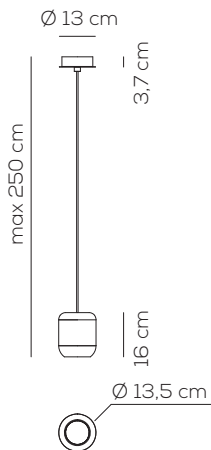

SP URBAN P

kg 1,9 m³ 0,02

URBAN / solo con illuminazione verso il basso / downward lighting only

Type	Article	Colours	Finishing	Source	EURO
SP	URBAN P	BC wrinkled white	XX	LED 15W - diffused beam 3000K* 2700K 4000K	331,00
		BR matt bronze			376,00
		NI matt nickel			376,00

CE IP20 CRI90 220-240VAC **LED** ~1375 lm* ~92 lm/W*

example composition code **SP URBAN P BR XX LED**
Casambi compatibile / Casambi compatible.