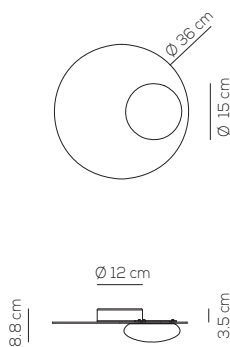

PL KWIC 36

kg 1,9 m³ 0,065

KWIC / DRIVER INCLUDED / applicazione a soffitto o parete / application: both as ceiling or wall lamp

Type	Article	Colours	Finishings	Source	EURO
PL	KWIC 36	NE intense black	XX	LED 18W - diffused beam 3000K*, 2700K, 3500K upon request	528.00
		BR transparent bronze			572.00
		BC white			528.00

CE IP20 CRI>90 110-240VAc LED ~2255 lm* ~125 lm/W*

example composition code PL KWIC 36 NE XX LED
Casambi compatibile / Casambi compatible.