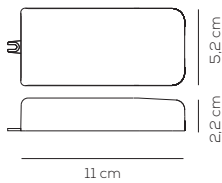

DIMMABLE DALI

DRIVER 700mA DIMMABLE DALI

Code	Product	W Max	Input	Output	Weight	EURO
CEDLTC00126	Dimmable DALI DALI 2	20	110-240Vac 50-60 Hz	700mA constant 3 - 28 Vdc	net kg 0,106	83,00

Casambi compatibile / Casambi compatible.