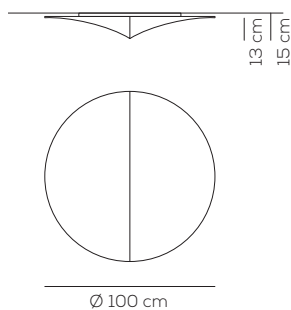

PL NEL 100

kg 4 m³ 0,17

NELLY / tessuto INCLUSO / fabric INCLUDED

Type	Article	Colours	Code	CCT	Source	EURO
PL	NEL 100	BC white	X	X	E27 3 x Max 16W LED or 3 x Max 70W halogen	E27: 368,00 L01: 555,00 L02: 674,00
		FB white pattern	X	1 2700K	L01 LED 15W 2700K: ~1260lm 3000K: ~1375lm	E27: 368,00 L01: 570,00 L02: 688,00
			X	2 3000K	L02 LED 30W 2700K: ~2520lm 3000K: ~2750lm	

CE IP20 CRI>90 220-240V_{AC} LED

example composition code PL NEL100 BC XX E27

TESSUTI SUPPLEMENTARI SU RICHIESTA / ADDITIONAL FABRICS UPON REQUEST:

TSPLNELLY100BC	white	221,00
TSPLNELLY100FB	white pattern	232,00

Casambi compatibile / Casambi compatible.