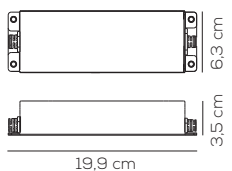

DRIVER 24V

Code	Product	W Max	Input	Output	Weight	EURO
CEDMWC00204	Dimmable DALI	75	100-305Vac 50-60 Hz	24VDC constant 3,15A	net kg 0,8	139,00