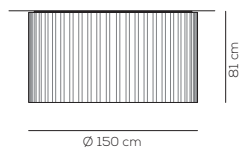

Skirt

Manuel Vivian

Collezione di lampade da soffitto e a sospensione con paralume in tessuto riciclato. Disponibile in varie dimensioni e colori, anche con tessuto esterno retato nero.

Collection of ceiling and suspended lamps in recycled fabric, available in several sizes and colours. The fabric can also come in a double-layer version with an exterior black net fabric.

PL SKR 150

kg 25 m³ 2,54

SKIRT / diffusore INCLUSO / diffuser INCLUDED

Type	Article	Exterior Net	Fabric Colours	Source	EURO
PL	SKR 150 E27	XX no black net	BC white	E27 4 x Max 17,5W LED or 4 x Max 70W halogen	4.168,00 + black net 5.640,00
		NE black net	AR orange		4.658,00 + black net 6.129,00
			BL blue		4.658,00 + black net 6.129,00
			GR light grey		4.658,00 + black net 6.129,00
			RS red		4.658,00 + black net 6.129,00
			VE light green		4.658,00 + black net 6.129,00