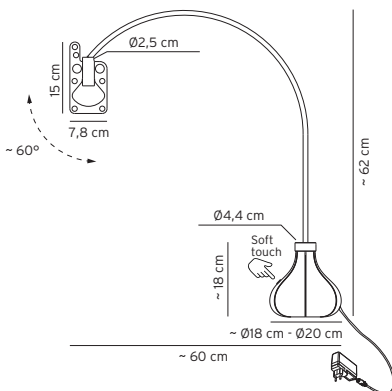

Bul-Bo

Gabetti e Isola

Lodovico Gabetti e
Fabrizio Pellegrino

Collezione composta da lampade da terra, tavolo e parete.
Sorgente LED dimmerabile incorporata.

Collection composed of floor, table and wall lamps.
Built-in dimmable LED source.

COLOURS TABLE AND WALL LAMPS

BODY

BODY

BAG FINISHING

COLOURS FLOOR LAMPS

BODY

BODY

BAG FINISHING

LT BUL-B

kg 4,05 m³ 0,10

BUL-BO TABLE / DRIVER INCLUDED

Type	Article	CCT	Body Colours	Bag Finishing	Source	EURO
LT	BUL-B	1 2700K	CR chrome	NE nero/black	XXX LED ~4.3 W	830,00
		2 3000K*	NE intense black			735,00

CE IP20 CRI>90 dimmable 100-240Vac LED ~523 lm* ~122 lm/W*

example composition code LT BUL-B 1 CR NE XXX