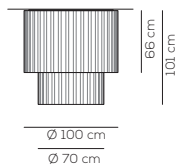

Skirt

Manuel Vivian

Collezione di lampade da soffitto e a sospensione con paralume in tessuto riciclato. Disponibile in varie dimensioni e colori, anche con tessuto esterno retato nero.

Collection of ceiling and suspended lamps in recycled fabric, available in several sizes and colours. The fabric can also come in a double-layer version with an exterior black net fabric.

PL SK 100 2

kg 18 m³ 1,06

SKIRT / diffusore INCLUSO / diffuser INCLUDED

Type	Article	Exterior Net	Fabric Colours	Source	EURO
PL	SK 100 2 E27	XX no black net	BC white	E27 3 x Max 17,5W LED or 3 x Max 70W halogen	2.922,00 + black net 4.519,00
		NE black net	AR orange		3.282,00 + black net 4.879,00
			BL blue		3.282,00 + black net 4.879,00
			GR light grey		3.282,00 + black net 4.879,00
			RS red		3.282,00 + black net 4.879,00
			VE light green		3.282,00 + black net 4.879,00