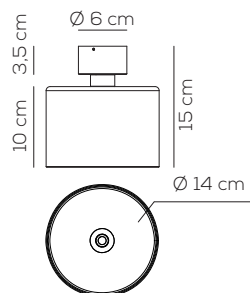

Spillray Plus

Manuel Vivian

Collezione composta da plafoniere e lampade a sospensione in vetro con montatura in metallo cromato per interni ed esterni. Disponibile in vari colori e dimensioni. Sorgente luminosa a LED integrata.

Collection consisting of glass ceiling and pendant lamps with chrome-plated metal frames for indoors and outdoors. Available in various colors and sizes. Integrated LED light source.

INDOOR ↔ OUTDOOR

PL SPILX G

kg 0,46 m³ 0,023

SPILLRAY PLUS INDOOR & OUTDOOR / DRIVER NOT INCLUDED

Type	Article	Colours	Finish	Source	EURO
PL	SPILX G	CS crystal	CR chrome	INT Integrated LED 2,2W ~3326K*	285,00
		GR grey			329,00
		RS red^{LS}			320,00
		AR orange^{LS}			320,00

CE IP55** CR>90 dimmable 200mA 11V_{bc} LED ~147 lm* ~66 lm/W*

example composition code PL SPILXG GR CR INT

LS: stock limitato / limited stock.

Morsettiera per connessione IP55 inclusa / Terminal block for IP55 included.

** Attività test in corso / Testing activities in progress.

INDOOR ↔ OUTDOOR