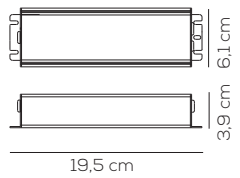

DRIVER 24V

Code	Product	W Max	Input	Output	Weight	EURO
CEDMWC00202	Dimmable 1-10V	80	100-305Vac 50-60 Hz	24VDC constant 3,4A	net kg 0,9	139,00

Casambi compatibile / Casambi compatible.