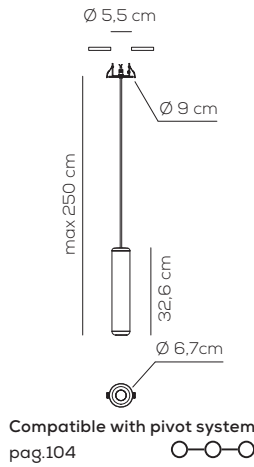

Urban mini

Dima Loginoff

New LCC edition

Collezione composta da lampade da soffitto e sospensione in alluminio. Disponibile in più colori e dimensioni. Le sospensioni sono disponibili anche nella versione ad incasso. Sorgente luminosa a LED integrato dimmerabile.

Collection consisting of aluminium ceiling and suspended lamps, also in a recessed version. Available in several colours and sizes. Built-in dimmable LED light source.

SP URBMI GI (RECESSED)

kg 1 m³ 0,025

URBAN MINI / solo con illuminazione verso il basso / downward lighting only / driver not included

Type	Article	CCT	Colours	Source (LCC)	EURO
SP	URBMI GI	1 2700K	BC wrinkled white	LCC 6,5W - diffused beam	268,00
		2 3000K*	BR matt bronze		293,00
		3 3500K	NI matt nickel		293,00

CE IP20 CRI90 700mA - 9,2Vdc **LED** ~671 lm* ~103 lm/W*

foro - hole Ø 5,5 cm / profondità min - min depth 10 cm

example composition code SP URBMI GI 2 NI LCC
Casambi compatibile / Casambi compatible.

	CEDLTC00124	dimnable Phase Cut 700mA driver - Max 20W trailing and leading edge. Casambi compatible	72,00
	CEDLTC00127	dimnable 0/1 - 10V - Push -700mA driver - Max 9W casambi compatible	61,00
	CEDLTC00126	dimnable DALI 700mA driver - Max 20W casambi compatible	83,00
	CEDLTC00104	dimnable 1-10V - DALI - Push 700mA driver - Max 50W casambi compatible	145,00