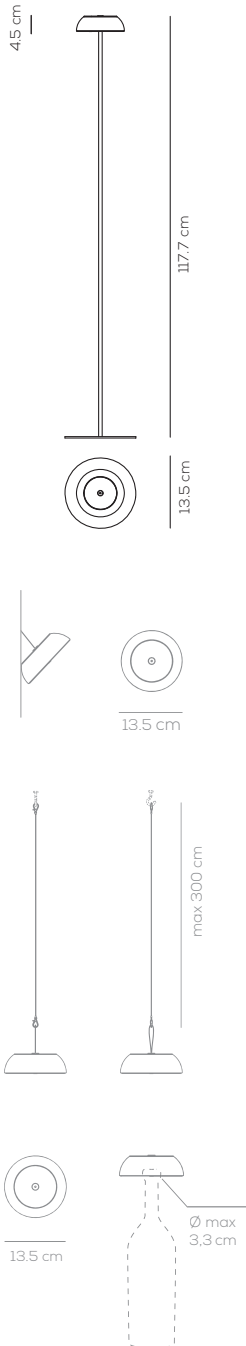

Float

Mario Alessiani

Lampada multifunzionale portatile a batteria, con sorgente a led integrata, adatta per interni ed esterni. Struttura realizzata in alluminio e acciaio inox con diffusore in PC ad alta efficienza. Dimmerabile a 5 livelli. Autonomia 9h con kit batterie sostituibili e ricaricabili per almeno 500 cicli, alla massima efficienza.

INDOOR ↔ OUTDOOR

Multifunctional mobile battery lamp with integrated led source, for indoor and outdoor applications. Aluminum and stainless steel structure, high efficiency PC diffuser. Dimmable 5 steps. 9 hours runtime with replaceable battery kit with at least 500 recharging cycles, at maximum efficiency.

PT FLOAT

kg 1,8 m³ 0,01

FLOAT INDOOR & OUTDOOR / floor lamp / wall lamp / suspension lamp / for installation on bottles

Type	Article	Colours / Finish	Source	EURO
PT	FLOATX	BC white / BC white	LED 3,5W - diffused beam 2700K	333,00
		LA laguna aqua / BC white		
		NE black / NE black		
		GE concrete - greige / CO concrete - greige		
		MD mauve dust / BC white		
		BL blue / BC white^{LS}		
		CG concrete green / CO concrete grey^{LS}		

CE 5 steps IP55 CRI 80 Li-Ion battery 500 cycles 9 hours **LED** ~200 lm* 57.14 lm/W*

example composition code PT FLOATX LA BC LED

LS: stock limitato / limited stock.