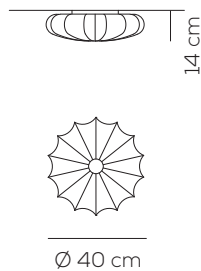

PL MUSE 40

kg 1 m³ 0,03

MUSE / tessuto INCLUSO / fabric INCLUDED
/ applicazione a soffitto o a parete / application: both as ceiling or wall lamp

Type	Article	Colours	Code	CCT	Source	EURO
PL	MUSE 40	BC white	X	X	E27 1 x Max 7W LED or 1 x Max 70W halogen	E27: 216,00 L01: 366,00
		FI flower	X	1 2700K	L01 LED 15W 2700K: ~1260lm 3000K: ~1375lm	E27: 302,00 L01: 446,00
		ST sticks	X	2 3000K		E27: 302,00 L01: 446,00
		MC multicolour				E27: 302,00 L01: 446,00

CE IP20 CRI>90 220-240VAC **LED**

example composition code PL MUSE40 BC X1 L01

Casambi compatibile / Casambi compatible.

TESSUTI SUPPLEMENTARI SU RICHIESTA / ADDITIONAL FABRICS UPON REQUEST:

TSPLMUSE40	white	82,00
TSPLMUSE40FI	flower	159,00
TSPLMUSE40ST	sticks	159,00
TSPLMUSE40MC	multicolour	159,00

Vedi pagina 185 per colori in stock limitato / see page 185 for limited stock colors