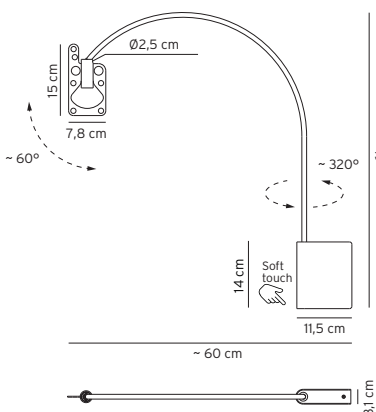

AP BUL-B | Limited Edition

kg 1,15 m³ 0,10

BUL-BO WALL / DRIVER INCLUDED

Type	Article	CCT	Body Colours	Bag Finishing	Source	EURO
AP	BUL-B	1 2700K	CR chrome	NE nero/black	XXX LED ~4.3 W	660,00
		2 3000K*	NE intense black			563,00

CE IP20 CRI>90 dimmable 100-240Vac LED ~523 lm* ~122 lm/W*

example composition code AP BUL-B 1 NE NE XXX