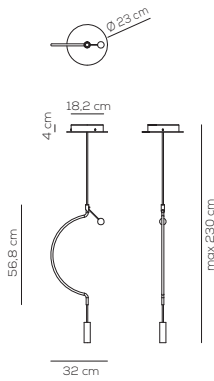

Liaison

Sara Moroni

Collezione di lampade a sospensione in metallo. Disponibile in vari colori e dimensioni. La sorgente luminosa è a LED integrato dimmerabile.

Collection consisting of metal suspended lamps. Available in several colors and sizes. Built-in dimmable LED light source.

SP LIAI P 1

kg 1,766 m³ 0,0591

LIAISON / DRIVER INCLUDED

Type	Article	Arch / Final & sphere finishes	Source	EURO
SP	LIAI P 1	NE black / NE black	LED 6,6W - optic ~ 40° beam 3000K* 2700K upon request	442,00
		NE black / OO matt gold		486,00
		OO matt gold / NE black		522,00

CE IP20 CRI>90 **LED** ~671 lm* ~102 lm/W* 220-240VAc

example composition code SP LIAI P 1 NE NE LED

Casambi compatibile / Casambi compatible.