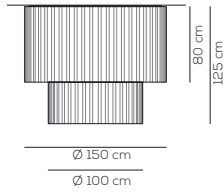

Skirt

Manuel Vivian

Collezione di lampade da soffitto e a sospensione con paralume in tessuto riciclato. Disponibile in varie dimensioni e colori, anche con tessuto esterno retato nero.

Collection of ceiling and suspended lamps in recycled fabric, available in several sizes and colours. The fabric can also come in a double-layer version with an exterior black net fabric.

PL SK 150 2

kg 30 m³ 2,54

SKIRT / diffusore INCLUSO / diffuser INCLUDED

Type	Article	Exterior Net	Fabric Colours	Source	EURO
PL	SK 150 2 E27	XX no black net	BC white	E27 4 x Max 17,5W LED or 4 x Max 70W halogen	5.498,00 + black net 7.919,00
		NE black net	AR orange		6.181,00 + black net 8.602,00
			BL blue		6.181,00 + black net 8.602,00
			GR light grey		6.181,00 + black net 8.602,00
			RS red		6.181,00 + black net 8.602,00
			VE light green		6.181,00 + black net 8.602,00