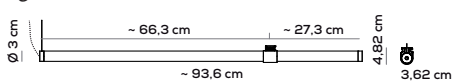

TUBO IN VETRO 93,6cm + CAVO ACCIAIO (3m) + 1 PUNTO DI CONNESSIONE ALTO / GLASS TUBE 93,6cm + STEEL CABLE (3m) + 1 CONNECTION POINT UP

EURO 529,00

example composition code AC TU X C (30)* X X LA 1 (ER)*

kg 1 m³ 0,006