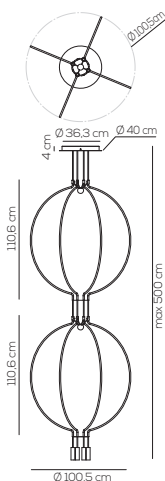

SP LIAD G 4

kg 8,559 m³ 0,1794

LIAISON / DRIVER INCLUDED

Type	Article	Arch / Final & sphere finishes	Source	EURO
SP	LIAD G 4	NE black / NE black	LED 4 x 6,6W - optic ~ 40° beam 3000K* 2700K upon request	2.405,00
		NE black / OO matt gold		2.731,00
		OO matt gold / NE black		3.518,00

CE IP20 CRI>90 **LED** ~2684 lm* ~102 lm/W* 220-240Vac

example composition code SP LIAD G 4 OO NE LED

Casambi compatibile / Casambi compatible.