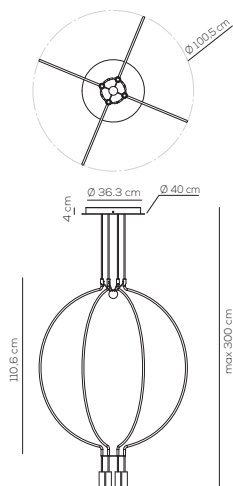

SP LIAI G 4

kg 6,068 m³ 0,200

LIAISON / DRIVER INCLUDED

Type	Article	Arch / Final & sphere finishes	Source	EURO
SP	LIAI G 4	NE black / NE black	LED 4 x 6,6W - optic ~ 40° beam 3000K* 2700K upon request	1.590,00
		NE black / OO matt gold		1.740,00
		OO matt gold / NE black		2.194,00

CE IP20 CRI>90 **LED** ~2684 lm* ~102 lm/W* 220-240Vac

example composition code SP LIAI G 4 OO NE LED

Casambi compatibile / Casambi compatible.