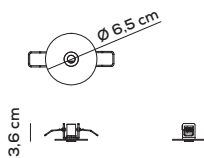

ROSONE PER SISTEMA AD INCASSO / CANOPY FOR RECESSED SYSTEM

(DRIVER NON INCLUSO / DRIVER NOT INCLUDED)

kg 0.20

Code	Colours	EURO
ACCANOPYIN001	BC white	57,00

example composition code ACCANOPYIN001 BC