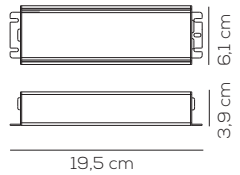

Code	Product	W Max	Input	Output	Weight	EURO
CEDMWC00202	Dimmable 1-10V	80	100-305Vac 50-60 Hz	24VDC constant 3,4A	net kg 0,9	139,00

Casambi compatibile / Casambi compatible.