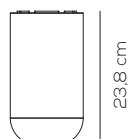

PL URBAN G

kg 1,7 m³ 0,025

URBAN / driver included

Type	Article	CCT	Colours	Source (LCC)	EURO
PL	URBAN G	1X 2700K	BC wrinkled white	LCC 17,5W - diffused beam	324,00
		2X 3000K*	BR matt bronze		335,00
		3X 3500K	NI matt nickel		335,00

CE IP20 CRI90 220-240V_{AC} LED ~2200 lm* ~125 lm/W*

example composition code PL URBANG 2X NI LCC

Casambi compatibile / Casambi compatible.