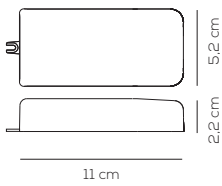

DIMMABLE PHASE CUT

DRIVER 250mA DIMMABLE PHASE CUT

Code	Product	W Max	Input	Output	Weight	EURO
CEDLTC00124	Dimmable phase cut	12	220-240Vac 50-60 Hz	250mA constant 15-48Vdc	net kg 0,108	72,00

Casambi compatibile / Casambi compatible.