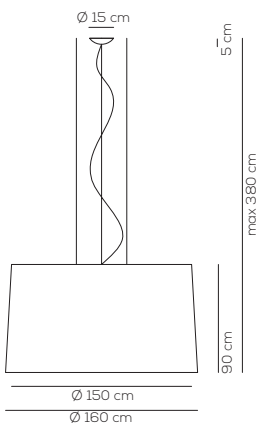

SP VEL 160 LED

VELVET / diffuser INCLUDED, with upward and downward lighting / DRIVER INCLUDED

Type	Article	Colours (lampshade)	Colour (Radial diffuser)	Source	EURO
SP	VEL 160 LED	BC ice white	BC white	LED 98W - diffused beam 3000K* 4000K upon request	9.264,00
		BA ivory white	BW warm white		
		BL blue			
		MA brown			
		NE black			

CE IP20 CRI90 LED ~10719 lm* 109 lm/W* 110-240VAc

example composition code SP VEL160LED MA BC

Casambi compatibile / Casambi compatible.

Equivalent Sound Absorption Area (A) in m² per lamp

FREQUENCY	125 HZ	250 HZ	500 HZ	1000 HZ	2000 HZ	4000 HZ	8000 HZ	125-8000 HZ	500-2000 HZ
A	1,41	2,32	2,29	1,87	1,98	3,08	4,53	2,50	2,05