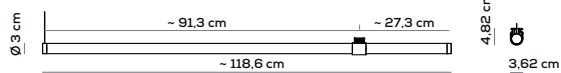

Paralela

Nahtrang Studio

Collezione composta da lampade in vetro modulari e multidimensionali a sospensione, parete e soffitto; lampade da terra e tavolo.

Collection composed of: modular and multidimensional suspensions, wall and ceiling lamps; floor and table lamps, made of glass.

Sospensione orizzontale / Horizontal suspension 118,6cm - 1 punto di connessione / 1 connection point

PARALELA HORIZONTAL SUSPENSION - GLASS TUBE 118,6cm 1 CONNECTION POINT (DRIVER NOT INCLUDED)

Type	Article	Steel cable on connection point	Steel cable external cap	CCT	Electrical cable	Code	Size	Connection point	Colours	LED - Source
AC	TU	X without/senza	C with/con	27 2700K	X without/senza	X	BI 118,6cm	1	BC white	~19W (~1418lm)
		C with/con		30 3000K	E with/con				ER earth red	
					GE greige					
					NE black					
								PG pine green limited edition		

IP20 CR>90 24Vdc LED

example composition code AC TU C C (27)* X X BI 1 (PG)* ( )* CCT e Colori non influiscono sui prezzi / CCT and Colours have no impact on prices

kg 1 m³ 0,007