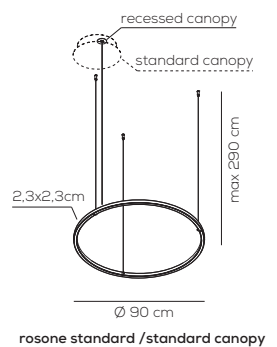

U-Light

Timo Ripatti

Collezione composta da lampade da parete, soffitto e sospensione in alluminio.
Disponibile in due colori e dimensioni. Sorgente luminosa a LED integrato dimmerabile.
Disponibile con opzione fonoassorbente.

Collection consisting of wall, ceiling and suspended lamps in aluminium. Available in two colours and sizes. Built-in LED dimmable light source. Available with sound-absorbing panel option.

SP ULA 090 canopy SP ULA 090 recessed

canopy kg 5,8 m³ 0,128
recessed kg 2,5 m³ 0,126

Installazione downlight o uplight.
Downlight or uplight mounting.

U-LIGHT / suspension with canopy / DRIVER INCLUDED

Type	Article	Colours	Version	Source	EURO
SP	ULA 090 LED	AN anthracite grey RU rust brown	XX standard canopy	LED 63W - diffused beam 3000K*, 2700K other CCT options available upon request	2.118,00

CE IP20 CRI90 LED ~5158 lm* 82 lm/W* 100-240VAC

Casambi compatibile / Casambi compatible.

U-LIGHT / recessed suspension lamp / DRIVER NOT INCLUDED

Type	Article	Colours	Version	Source	EURO
SP	ULA 090 LED	AN anthracite grey RU rust brown	IN recessed canopy	LED 54W - diffused beam 3000K*, 2700K 24VDC other CCT options available upon request	1.890,00

CE IP20 CRI90 LED ~5158 lm* 951 lm/W* 24Vdc

foro - hole Ø 4,5 cm / profondità min - min depth 10 cm

example composition code SP ULA090LED AN IN

Casambi compatibile / Casambi compatible.

optional for more info see page 194

CEDMWC00202	dimmable 1-10V 24VDC driver max 80W casambi compatible	139,00
CEDMWC00204	dimmable DALI 24VDC driver max 75W casambi compatible	139,00

KITFASPULA090AV	opzione fonoassorbente avorio / sound absorbing option ivory. For more information see page 165	775,00

Equivalent Sound Absorption Area (A) in m² per lamp

FREQUENCY	125 HZ	250 HZ	500 HZ	1000 HZ	2000 HZ	4000 HZ	8000 HZ	125-8000 HZ	500-2000 HZ
A	0,02	0,18	0,57	1,11	1,11	1,15	1,04	0,74	0,93