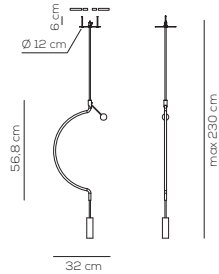

Collection consisting of metal suspended lamps. Available in several colors and sizes. Built-in dimmable LED light source.

SP LIA P 1I (RECESSED)

kg 1,5 m³ 0,0591

Compatible with pivot system
pag.104

LIAISON / DRIVER NOT INCLUDED