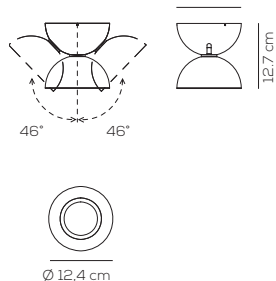

Dodot

Simone Micheli

Lampada da soffitto o parete con struttura in alluminio e acciaio.
Sorgente luminosa orientabile. LED integrato dimmerabile.

*Ceiling or wall lamp with aluminum and steel frame. The lighting source can be adjusted.
Built-in dimmable LED source.*

kg 0,9 m³ 0,02

DODOT / DRIVER INCLUDED

Type	Article	Colours	Beam - degrees	Source	EURO
FA	DOD9 30	BC white BL blue^{LS} NE black CG concrete green^{LS} MD mauve dust	35°	LED 17,4 W - 3000K*	318,00

Type	Article	Colours	Beam - degrees	Source	EURO
FA	DOD9 27	BC white BL blue^{LS} NE black CG concrete green^{LS} MD mauve dust	35°	LED 17,4 W - 2700K*	318,00

IP20 CRI≥90 220-240VAc **LED** ~2100 lm* ~120 lm/W*

example composition code FA DOD930 NE 35 LED

Casambi compatibile / Casambi compatible.

LS: stock limitato / limited stock.