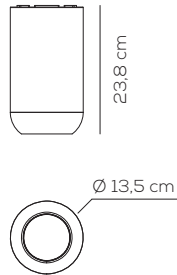

Urban

Dima Loginoff

1 edition

Collezione composta da lampade da soffitto e sospensione in alluminio. Disponibile in più colori e dimensioni. Le sospensioni sono disponibili anche nella versione ad incasso. Sorgente luminosa a LED integrato dimmerabile.

Collection consisting of aluminium ceiling and suspended lamps, also in a recessed version. Available in several colours and sizes. Built-in dimmable LED light source.

PL URBAN G

kg 1,7 m³ 0,025

URBAN

Type	Article	Colours	Finishing	Source	EURO
PL	URBAN G	BC wrinkled white	XX	LED 15W - diffused beam 3000K* 2700K 4000K	295,00
		BR matt bronze			310,00
		NI matt nickel			310,00

CE IP20 CRI90 220-240VAC **LED** ~1375 lm* ~92 lm/W*

example composition code **PL URBAN G NI XX LED**
Casambi compatibile / Casambi compatible.