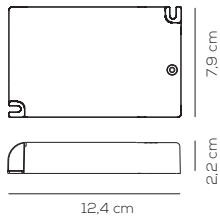

DIMMABLE DALI - 0/1-10V - PUSH

DRIVER 700mA DIMMABLE DALI, 0/1-10V, PUSH

Code	Product	W Max	Input	Output	Weight	EURO
CEDLTC00125	Dimmable DALI - DALI 2 0/1-10V - Push	60	110-240Vac 50-60 Hz	700mA constant 2-86Vdc	net kg 0,215	139,00

Casambi compatibile / Casambi compatible.