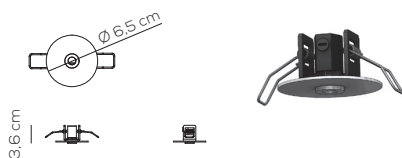

CANOPY FOR RECESSED SYSTEM (DRIVER NOT INCLUDED)

kg 0,20

Code

ACCANOPYIN001

Colours

BC white

EURO

57,00