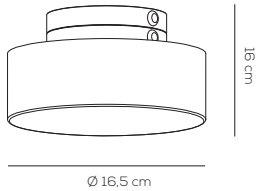

CANOPY

kg 1,25

CANOPY WITH SPINNING DEVICES / DRIVER NOT INCLUDED

Code	Colours	XX	EURO
ROSONEPIVOT	BC white		229,00
	NE black		229,00
	GE greige		252,00

example composition code ROSONEPIVOT BC XX

SPOTLIGHT