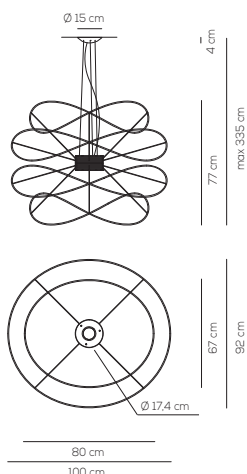

SP HOOPS 4

kg 7,1 m³ 0,43

HOOPS / con illuminazione verso alto e basso / with upward and downward lighting

Type	Article	Colours / Finish	Source	EURO
SP	HOOPS 4	BC white/ BC white	LED 32W - diffused beam 3000K other CCT options available upon request	1.730,00
		NE black / NE black		1.730,00
		OR gold / OR gold		2.126,00
		CR chrome / CR chrome		1.997,00

220-240VAC **LED** ~2860 lm 89 lm/W
example composition code SP HOOPS4 OR OR LED
Casambi compatibile / Casambi compatible.