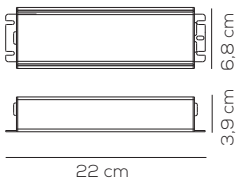

Code	Product	W Max	Input	Output	Weight	EURO
CEDMWC00203	Dimmable 1-10V	100	100-305Vac 50-60 Hz	24VDC constant 4A	net kg 1,2	178,00

Casambi compatibile / Casambi compatible.