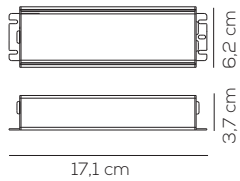

Poses Drivers

Dimmable 1-10V

DRIVER 24V

Code	Product	W Max	Input	Output	Weight	EURO
CEDMWC00206	Dimmable 1-10V	40	100-305Vac 50-60 Hz	24VDC constant 3,2A	net kg 0,8	121,00

Casambi compatibile / Casambi compatible.