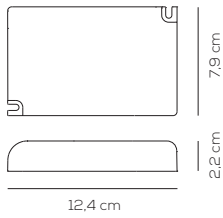

DRIVER 350mA DIMMABLE 1-10V, PUSH

Code	Product	W Max	Input	Output	Weight	EURO
CEDLTC00103	Dimmable 1-10V - Push	25	110-240V 50-60 Hz	350mA constant 2-74Vdc	net kg 0,15	139,00

Casambi compatibile / Casambi compatible.