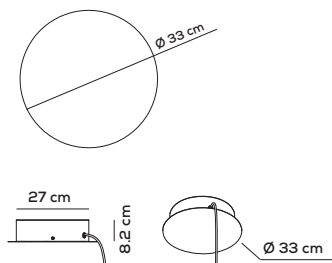

CANOPY (DRIVER NOT INCLUDED. 1 OR 2 DRIVERS CAN BE INSERTED)

kg 2,5

Code

ACCANOPYTO001

Colours

DW desert white
GE greige
LA laguna aqua
ER earth red
NE intense black

EURO

277,00

example composition code ACCANOPYTO001 ER