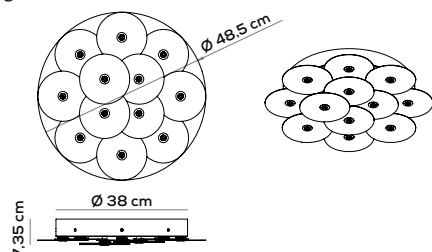

ROSONE 12 LUCI / CANOPY 12 LIGHTS SOLO PER VERSIONI CON CAVO DA INTERNO / ONLY FOR INDOOR CABLE VERSIONS (DRIVER NON INCLUSO MA INSERIBILE: 4pz CEDWSC00500 o 4pz CEDSCC00400 / DRIVER NOT INCLUDED BUT CAN BE INSERT: 4pcs CEDWSC00500 or 4pcs CEDSCC00400)

kg 5 m³ 0,039

Code	Colours	EURO
ACCANOPYTO011	CR chrome	1.080,00

example composition code ACCANOPYTO011 CR