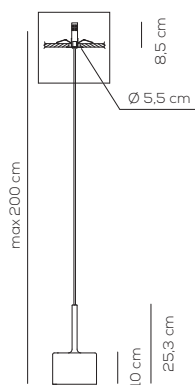

SP SPIL G I (RECESSED)

kg 1,6 m³ 0,05

SPILLRAY / DRIVER NOT INCLUDED

Type	Article	Colours	Finish	Source	EURO
SP	SPIL G I	CS crystal	CR chrome	G4L G41xMax1,5W 12Vdc LED	260,00
		GR grey			319,00
		BR metallic bronze			378,00
		RS red^{LS}			260,00
		AR orange^{LS}			260,00

CE IP20 LED with integrated PSU

foro - hole Ø 4 cm / profondità min - min depth 10 cm

example composition code SP SPILGI BR CR G4L

LS: stock limitato / limited stock.

optional for more info see page 194

CEDMWC00200

(G4L) on/off driver - Max 8W

21,00

CEDMWC00201

(G4L) on/off driver - Max 12W

27,00

CEDLTC00124

dimmable Phase Cut driver - Max 1,1W - 12Vdc trailing and leading edge. Casambi compatible

72,00

LAMPG41,5WL3002

1,5W G4 LED bulb - 3000K - Dimmable

10,00