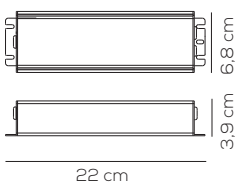

Casambi compatibile / Casambi compatible.

DRIVER 24V

Code	Product	W Max	Input	Output	Weight	EURO
CEDMWC00203	Dimmable 1-10V	100	100-305Vac 50-60 Hz	24VDC constant 4A	net kg 1,2	178,00

Casambi compatibile / Casambi compatible.