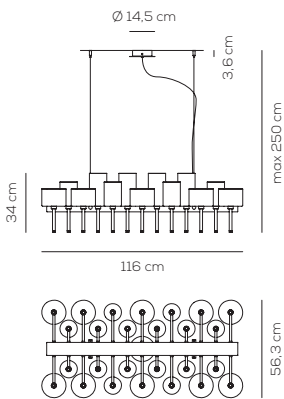

SP SPIL 26

kg 23,5 m³ 0,86

Limited stock

SPILLRAY / DRIVER NOT DIMMABLE INCLUDED

Type	Article	Colours	Finish	Source	EURO
SP	SPIL 26	CS crystal	CR chrome	G4L G426xMax 1,5W 12Vdc LED	8.367,00
		GR grey			9.539,00
		RS red^{LS}			8.367,00
		AR orange^{LS}			8.367,00

CE IP20 LED 90-264V_{AC}

example composition code SP SPIL26 CS CR G4L

LS: stock limitato / limited stock.

	LAMPG41,5WL3002	1,5W G4 LED bulb - 3000K - Dimmable	10,00