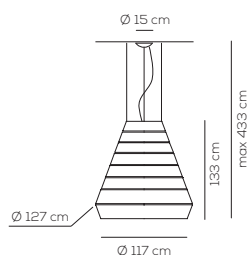

SP LAY E

kg 24,4 m³ 1,71

LAYERS

Type	Article	Colours	Code End	Source	EURO
SP	LAY E XX E27	BC white* BW warm white*	XX	E27 9 x Max 17,5W LED or 9 x Max 70W halogen	3.995,00

CE IP20 +LED 220-240V_{AC}

example composition code SP LAYEXXE27 BW XX

* trattamento ignifugo su richiesta con un incremento di prezzo del 5% /
flame-retardant treatment upon request with a price increase of the 5%.

Equivalent Sound Absorption Area (A) in m² per lamp

FREQUENCY	125 HZ	250 HZ	500 HZ	1000 HZ	2000 HZ	4000 HZ	8000 HZ	125-8000 HZ	500-2000 HZ
A	0,34	1,89	2,44	2,87	3,10	3,41	4,23	2,61	2,80