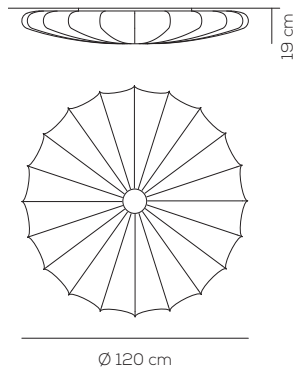

Collection consisting of ceiling and wall lamps with metal frame and removable, washable elastic fabric covering. Available in several colours and sizes.

PL MUS 120

kg 7 m³ 0,31

MUSE / tessuto INCLUSO, kit lente per E27 NON INCLUSO / fabric INCLUDED, glass diffuser kit for E27 NOT INCLUDED / applicazione a soffitto o a parete / application: both as ceiling or wall lamp