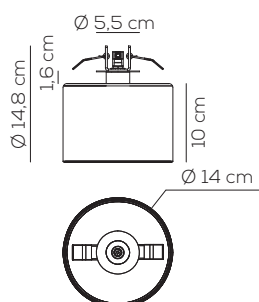

PL SPILI G

kg 0,47 m³ 0,023

SPILLRAY PLUS INDOOR & OUTDOOR / DRIVER NOT INCLUDED

Type	Article	Colours	Finish	Source	EURO
PL	SPILI G	CS crystal	CR chrome	INT Integrated LED 2,2W ~3326K*	241,00
		GR grey			285,00
		RS red^{LS}			276,00
		AR orange^{LS}			276,00

IP55** CRI>90 200mA 11Vdc **LED** ~147 lm* ~66 lm/W*
example composition code PL SPILIG GR CR INT

LS: stock limitato / limited stock.

** IP55 in caso di installazione in controsoffitto chiuso / IP55 in case of closed false ceiling installation.

** Attività test in corso / Testing activities in progress.

optional for more info see page 195

	CEDWSC00500	dimmbale DALI - Dim Push driver - Max 12W - IP20 casambi compatibile	53,00
	CEDSCC00400	dimmbale ELV - TRIAC - 0 - 10V/1 -10V driver - Max 10W - IP20 casambi compatibile	51,00