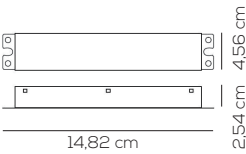

Code	Product	W Max	Input	Output	Weight	EURO
CEDLTC00129	Dimmable 1-10V	60	120-277Vac 50-60 Hz	24VDC constant 2,5A	net kg 0,115	99,00

Casambi compatibile / Casambi compatible.