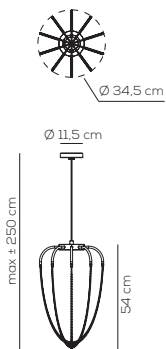

SP ALYS 34

kg 2,5 m³ 0,04

ALYSOID

Type	Article	Colours	Catene / chains	Source	EURO
SP	ALYS 34	AN anthracite grey wrinkled	NI black polished nickel	LED 15W - diffused beam 3000K*, 2700K upon request	855,00
			OT natural brass		747,00

CE IP20 CRI90 220-240VAC **LED** ~1375 lm* ~92 lm/W*

example composition code SP ALYS34 AN OT LED