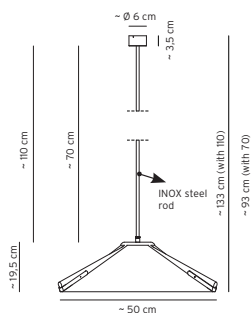

SP SALIN P

SP 070: kg 1,14 m³ 0,036

SP 110: kg 1,54 m³ 0,041

SALINA INDOOR & OUTDOOR / DRIVER NOT INCLUDED

Type	Article	Size	Rod Size	Colours	Finishes	Source	EURO
SP	SALIN P	070		CR cream	MM micalized brown	LED ~8,6W Dim To Warm from ~2500K to ~4100K*	070: 895,00
				110			110: 910,00
		GN granite	070: 994,00				
		110: 1.008,00					
				RD rose sand		070: 994,00	
				VA vanilla		110: 1.008,00	

CE IP55** CRI>90 dimmable 24Vdc LED ~528 lm* ~61lm/W*

example composition code SP SALIN P 110 VA MM

Morsettiera per connessione IP55 inclusa / Terminal block for IP55 included.

** Attività test in corso / Testing activities in progress.