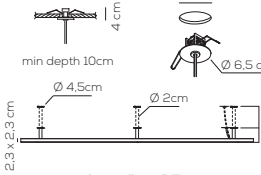

altezze disponibili
available heights