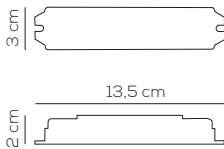

Dimmable ELV - TRIAC - 0-10V/ 1-10V

DRIVER 350mA DIMMABLE ELV, TRIAC, 0-10V/1-10V

Code	Product	W Max	Input	Output	Weight	EURO
CEDSCC00400	Dimmable ELV, TRIAC 0-10V/1-10V	10	100-277Vac 50-60 Hz	350mA 3-29Vdc	net kg 0,076	51,00

Casambi compatibile / Casambi compatible.