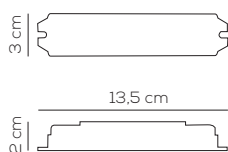

Dimmable ELV - TRIAC - 0-10V/ 1-10V

DRIVER 250mA DIMMABLE ELV, TRIAC, 0-10V/1-10V

Code	Product	W Max	Input	Output	Weight	EURO
CEDSCC00400	Dimmable ELV, TRIAC 0-10V/1-10V	10	100-277Vac 50-60 Hz	250mA 3-40Vdc	net kg 0,076	51,00

Casambi compatibile / Casambi compatible.