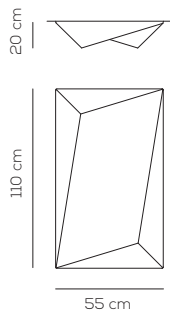

PL UKI 110

kg 3 m³ 0,12

UKIYO / tessuto INCLUSO - applicazione a soffitto o a parete / fabric INCLUDED - application: both as ceiling or wall lamp

Type	Article	Colours	Finish	Source	EURO
PL	UKI 110	BC white^{LS}	XX white metal	E27 3 x Max 16W LED or 3 x Max 70W halogen	441,00

IP20 +LED

220-240V_{ac}

example composition code PL UKI110 BC XX E27