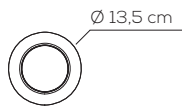

standard canopy

recessed canopy

PL URBAN P

kg 1,6 m³ 0,02

URBAN / driver not included

Type	Article	CCT	Colours	Source (LCC)	EURO
PL	URBAN P	1X 2700K	BC wrinkled white	LCC 17,5W - diffused beam	193,00
		2X 3000K*	BR matt bronze		220,00
		3X 3500K	NI matt nickel		220,00