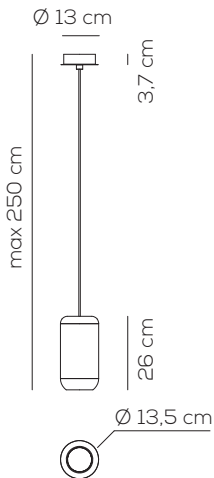

SP URBAN M

kg 2,3 m³ 0,025

URBAN / solo con illuminazione verso il basso / downward lighting only / driver included

Type	Article	CCT	Colours	Source (LCC)	EURO
SP	URBAN M	1X 2700K	BC wrinkled white	LCC 17,5W - diffused beam	415,00
		2X 3000K*	BR matt bronze		455,00
		3X 3500K	NI matt nickel		455,00

CE IP20 CRI90 220-240VAC **LED** ~2200 lm* ~125 lm/W*

example composition code SP URBANM 2X NI LCC
Casambi compatibile / Casambi compatible.