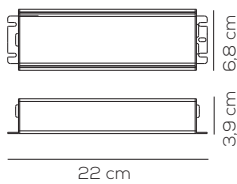

DRIVER 24V

Code	Product	W Max	Input	Output	Weight	EURO
CEDMWC00202	Dimmable 1-10V	80	100-305Vac 50-60 Hz	24VDC constant 3,4A	net kg 0,9	139,00