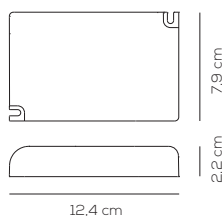

DIMMABLE 0/1-10V - PUSH

DRIVER 700mA DIMMABLE 0/1-10V, PUSH

Code	Product	W Max	Input	Output	Weight	EURO
CEDLTC00128	Dimmable 0/1 - 10V Push	37	110-240V 50-60 Hz	700mA constant 10 - 53 Vdc	net kg 0,215	133,00

Casambi compatibile / Casambi compatible.