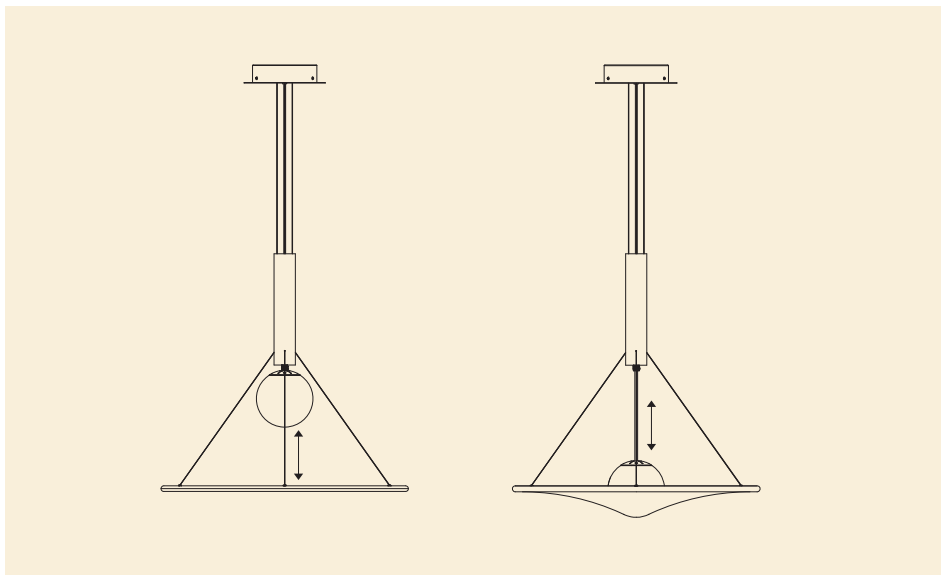

MANTO / DRIVER INCLUDED

Type	Article	Colours	Finishings	Source	EURO
SP	MAN 180	GR light grey	XX	LED 24.6W - diffused beam 3000K*, 2700K 3500K upon request	1.670,00

IP20 CRI>90 dimmable 0/1-10V or Push 100-277VAC **LED** ~2911 lm* ~118 lm/W*

example composition code **SP MAN 180 GR XX LED**

Casambi compatibile / Casambi compatible.