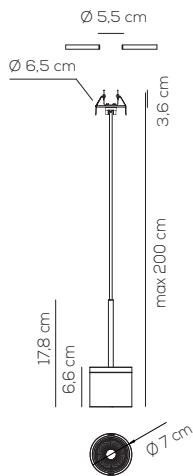

PIVOT PENDANT (RECESSED)

kg 0,9 m³ 0,039

PIVOT PENDANT (RECESSED) / DRIVER NOT INCLUDED

Type	Article	Light number	Beam	CCT	Colours	Code	LED - Source	EURO
SP	PIVOI	01	1 12°	1 2700K	BC white	XX	1 X 6,5W	185,00
			3 38°	2 3000K*	NE black			185,00
			3 3500K	GE greige		190,00		

CE IP20 CRI90 dimmable with dedicated PSU 700mA - 9,2 Vdc LED ~671 lm* 103 lm/W*

example composition code SP PIVOI 01 11 BC XX

optional for more info see page 192

	CEDLTC00124	dimmmable Phase Cut 700mA driver - Max 20W trailing and leading edge. Casambi compatible	72,00
	CEDLTC00127	dimmmable 0/1 - 10V - Push - 700mA driver - Max 9W casambi compatible	61,00
	CEDLTC00126	dimmmable DALI 700mA driver - Max 20W casambi compatible	83,00
	CEDLTC00104	dimmmable DALI - 1-10V - Push 700mA driver - Max50W casambi compatible	145,00