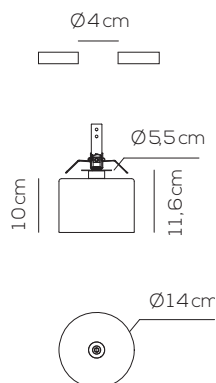

Spillray

Manuel Vivian

Collezione composta da lampade da parete e da soffitto ad incasso e a sospensione in vetro con montatura in metallo cromato. Disponibile in vari colori e dimensioni. Sorgente luminosa a LED.

Collection consisting of wall, recessed and suspended lamps. The diffusers are made of glass with chrome-plated metal frame. Available in several colours and sizes. LED light source.

PL SPIL G I (RECESSED)

kg 0,6 m³ 0,023

SPILLRAY / DRIVER NOT INCLUDED

Type	Article	Colours	Finish	Source	EURO
PL	SPIL G I	CS crystal	CR chrome	G4L G4 1xMax 1,5W 12Vdc LED	233,00
		GR grey			269,00
		RS red^{LS}			233,00
		AR orange^{LS}			233,00

CE IP20 LED

foro - hole Ø 4 cm / profondità min - min depth 10 cm

example composition code PL SPILGI CS CR G4L

LS: stock limitato / limited stock.

optional for more info see page 194

	CEDMWC00200	(G4L) on/off driver - Max 8W	21,00
	CEDMWC00201	(G4L) on/off driver - Max 12W	27,00
	CEDLTC00124	dimnable Phase Cut driver - Max 11W - 12Vdc trailing and leading edge. Casambi compatible	72,00
	LAMPG41,5WL3002	1,5W G4 LED bulb - 3000K - Dimmable	10,00