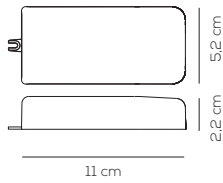

Drivers 700mA

DIMMABLE PHASE CUT

DRIVER 700mA DIMMABLE PHASE CUT

Code	Product	W Max	Input	Output	Weight	EURO
CEDLTC00124	Dim Phase cut Trailing edge Leading edge	20	220-240Vac 50-60 Hz	700mA constant 5 - 29 Vdc	net kg 0,108	72,00

Casambi compatibile / Casambi compatible.