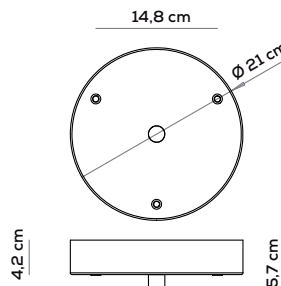

ROSONE 3 / CANOPY 3

(DRIVER NON INCLUSO MA INSERIBILE / DRIVER NOT INCLUDED BUT CAN BE INSERT)

kg 0,9 m³ 0,025

Code	Colours	EURO
ACCANOPYTO003	BC white	164,00
	ER earth red	
	GE greige	
	NE black	
	PG pine green limited edition	

example composition code ACCANOPYTO003 ER