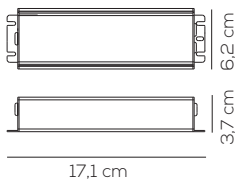

Dimmable 1-10V

DRIVER 24V

Code	Product	W Max	Input	Output	Weight	EURO
CEDMWC00206	Dimmable 1-10V	40	100-305Vac 50-60 Hz	24Vdc	net kg 0,8	121,00

Casambi compatibile / Casambi compatible.