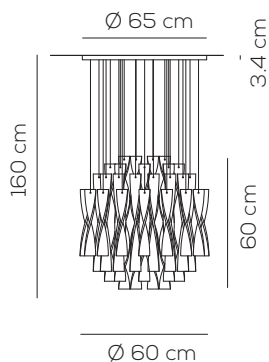

Aura (Avir)

Manuel Vivian

Collezione composta da lampade da parete, soffitto e sospensione, con pendenti in vetro di Murano colorato incamiciato, cristallo e ritorti a mano. Disponibile in vari colori e dimensioni. Sorgente luminosa con attacco a vite.

Collection consisting of wall, ceiling and suspended lamps with double-layered coloured Murano glass hand twisted pendants. Available in several colours and sizes. Screw fitting light source.

SP AURA 60

kg 28 m³ 0,48

AURA

Type	Article	Colours	Finish	Source	EURO
SP	AURA 60	CS "rigadin" crystal	CR chrome	E27 1 x Max 17,5W LED or 1 x Max 250W halogen	5.179,00
		BC white			5.179,00
		RS red^{LS}			5.179,00
		TA tea^{LS}			5.179,00

CE IP20 +LED 220-240V_{ac}

example composition code PL AURA60 RS CR E27

LS: stock limitato / limited stock.