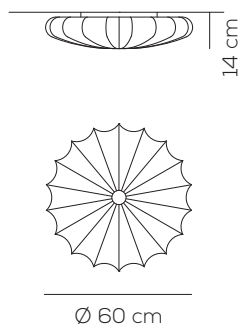

Collection consisting of ceiling and wall lamps with metal frame and removable, washable elastic fabric covering. Available in several colours and sizes.

PL MUSE 60

kg 1,5 m³ 0,09

MUSE / tessuto INCLUSO / fabric INCLUDED
/ applicazione a soffitto o a parete / application: both as ceiling or wall lamp