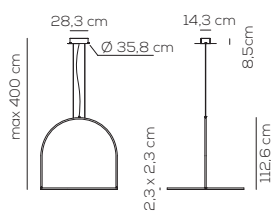

SP ULI 120

kg 8,2 m³ 0,33

U-LIGHT / downward lighting only / DRIVER INCLUDED

Type	Article	Colours	Code End	Source	EURO
SP	ULI 120 LED	AN anthracite grey RU rust brown	XX	LED 86W - diffused beam 3000K*, 2700K other CCT options available upon request	3.083,00

CE IP20 CRI90 LED ~7736 lm* 90 lm/W* 100-240Vac

example composition code SP ULI120LED RU XX

Casambi compatibile / Casambi compatible.

KITFASPUL120AAV opzione fonoassorbente per versione antracite / sound absorbing option anthracite - see page 165

1.031,00

KITFASPUL120RAV opzione fonoassorbente ruggine / sound absorbing option rust brown - see page 165

1.031,00

Equivalent Sound Absorption Area (A) in m² per lamp

FREQUENCY	125 HZ	250 HZ	500 HZ	1000 HZ	2000 HZ	4000 HZ	8000 HZ	125-8000 HZ	500-2000 HZ
A	0,04	0,35	1,23	2,03	2,13	2,09	2,02	1,41	1,80