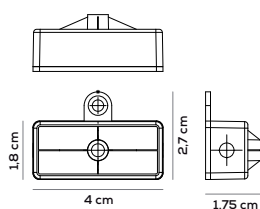

Code	EURO
ACCONNECTION001	24,00

CE IP68 Max 250Vac Max 2x0 75mm²

example composition code ACCONNECTION001