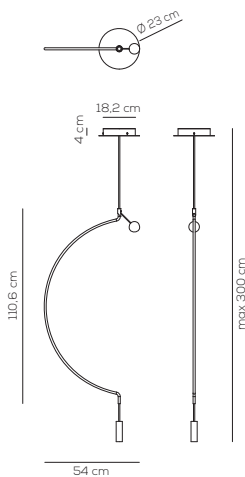

SP LIAI G 1

kg 2,448 m³ 0,16

LIAISON / DRIVER INCLUDED

Type	Article	Arch / Final & sphere finishes	Source	EURO
SP	LIAI G 1	NE black / NE black	LED 6,6W - optic ~ 40° beam 3000K* 2700K upon request	536,00
		NE black / OO matt gold		572,00
		OO matt gold / NE black		666,00

CE IP20 CRI>90 **LED** ~671 lm* ~102 lm/W* 220-240VAc

example composition code SP LIAI G 1 OO NE LED

Casambi compatibile / Casambi compatible.