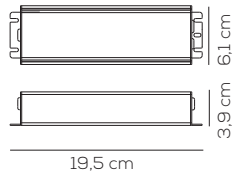

Code	Product	W Max	Input	Output	Weight	EURO
CEDMWC00202	Dimmable 1-10V	80	100-305Vac 50-60 Hz	24VDC constant 3,4A	net kg 0,9	139,00

Casambi compatibile / Casambi compatible.