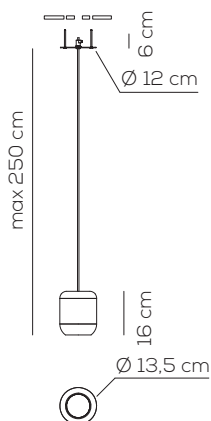

Urban

Dima Loginoff

1 edition

Collezione composta da lampade da soffitto e sospensione in alluminio. Disponibile in più colori e dimensioni. Le sospensioni sono disponibili anche nella versione ad incasso. Sorgente luminosa a LED integrato dimmerabile.

Collection consisting of aluminium ceiling and suspended lamps, also in a recessed version. Available in several colours and sizes. Built-in dimmable LED light source.

SP URBA P I (RECESSED)

kg 1,7 m³ 0,02

URBAN / solo con illuminazione verso il basso / downward lighting only

Type	Article	Colours	Finishing	Source	EURO
SP	URBA P I	BC wrinkled white	XX	LED 15W - diffused beam 3000K* 2700K 4000K	320,00
		BR matt bronze			344,00
		NI matt nickel			344,00

CE IP20 CRI90 220-240VAC LED ~1375 lm* ~92 lm/W*

foro - hole 1 x Ø 3 cm + 2 x Ø 1.4 cm / profondità min - min depth 10 cm

example composition code SP URBAPI BR XX LED
Casambi compatibile / Casambi compatible.