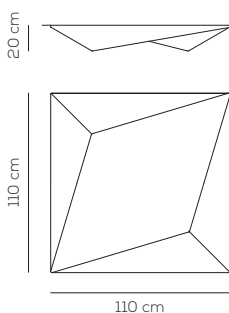

PL UKIYO G

kg 3,6 m³ 0,24

UKIYO / tessuto INCLUSO - applicazione a soffitto o a parete / fabric INCLUDED - application: both as ceiling or wall lamp

Type	Article	Colours	Finish	Source	EURO
PL	UKIYO G	BC white^{LS}	XX white metal	E27 3 x Max 16W LED or 3 x Max 70W halogen	611,00

IP20 +LED

220-240V_{ac}

example composition code PL UKIYOG BC XX E27