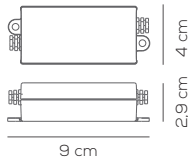

DRIVER 12V / LED 1+5 x 1,5W

Code	Product	W Max	Input	Output	Weight	EURO
CEDMWC00200	not dimmable	8	100-264Vac 50-60 Hz	12VDC constant 0,67mA	net kg 0,09	21,00