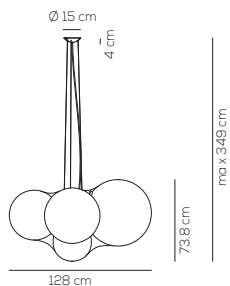

kg 15 m³ 0,700

CLOUDY / DRIVER INCLUDED

Type	Article	Colours	Finishings	Source	EURO
SP	CLOUDY	BC white	XX white	LED 92W - diffused beam 3000K*, 2700K	3.085,00

IP20 CRI>90 dimmable 0/1-10V or Push 110-240VAc **LED** ~7602 lm* ~83 lm/W*