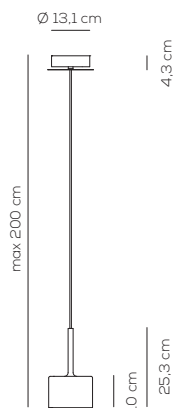

Spillray

Manuel Vivian

Collezione composta da lampade da parete e da soffitto ad incasso e a sospensione in vetro con montatura in metallo cromato. Disponibile in vari colori e dimensioni. Sorgente luminosa a LED.

Collection consisting of wall, recessed and suspended lamps. The diffusers are made of glass with chrome-plated metal frame. Available in several colours and sizes. LED light source.

SP SPILL G

kg 1,6 m³ 0,05

Limited stock

SPILLRAY / DRIVER NOT DIMMABLE INCLUDED

Type	Article	Colours	Finish	Source	EURO
SP	SPILL G	CS crystal	CR chrome	G4L G41xMax1,5W 12Vdc LED	358,00
		GR grey			416,00
		BR metallic bronze			475,00
		RS red^{LS}			358,00
		AR orange^{LS}			358,00

CE IP20 LED 90-264VAC

example composition code SP SPILLG BR CR G4L

LS: stock limitato / limited stock.

LAMPG41,5WL3002

1,5W G4 LED bulb - 3000K - Dimmable

10,00