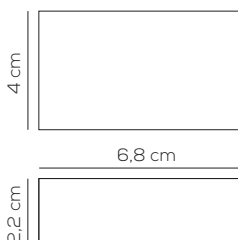

Dimmable 0-10V - ELV - Phase Cut

DRIVER 24V

Code	Product	W Max	Input	Output	Weight	EURO
CEDLTF00601	Dimmable 0-10V, ELV, Phase Cut	12	120-277Vac 50-60 Hz	24 Vdc	net kg 0,144	87,00

Casambi compatibile / Casambi compatible.