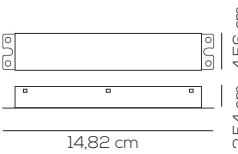

Casambi compatibile / Casambi compatible.

DRIVER 24V

Code	Product	W Max	Input	Output	Weight	EURO
CEDMWC00203	Dimmable 1-10V	100	100-305Vac 50-60 Hz	24VDC constant 4A	net kg 1,2	178,00

Casambi compatibile / Casambi compatible.