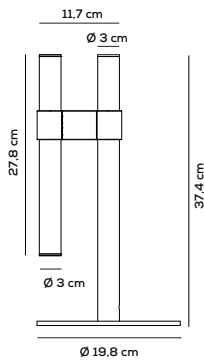

PARALELA TABLE LAMP

Type	Article	CCT	Code	Colours	LED - Source	EURO
LT	PARALELA	27	X	BC white	~4W (~315lm)	590,00*
		2700K		ER earth red		
		30		GE greige		
		3000K		NE black		
				PG pine green limited edition		

example composition code LT PARALELA 27 X PG

* Apparecchiatura di alimentazione e controllo non inclusa / Power and control equipment not included

APPARECCHIATURA DI ALIMENTAZIONE E CONTROLLO / POWER AND CONTROL EQUIPMENT

kg 0,3 m³ 0,003

ACCONTROLPT0001

Power and control equipment (dimmer, driver, cables, plug)
100-240Vac input, 25W, 24Vdc output
Plugs: EU, USA (Japan), UK, CCC
Color: black

163,00

Consigliata per lampada da terra, utilizzabile anche per lampada da tavolo
Recommended for floor lamp, can also be used for table lamp

kg 0,3 m³ 0,003

ACCONTROLLT0001

Power and control equipment (dimmer, driver, cables, plug)
100-240Vac input, 16W, 24Vdc output
Plugs: EU, USA (Japan), UK, CCC
Color: black

140,00

Consigliata per lampada da tavolo, utilizzabile anche per lampada da terra
Recommended for table lamp, can also be used for floor lamp