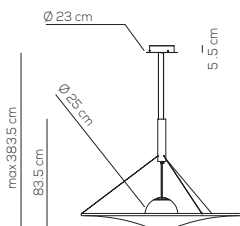

SP MAN 120

kg 6,27 m³ 0,194

MANTO / DRIVER INCLUDED

Type	Article	Colours	Finishings	Source	EURO
SP	MAN 120	GR light grey	XX	LED 21W - diffused beam 3000K*, 2700K 3500K upon request	1.477,00

CE IP20 CRI>90 dimmable 0/1-10V or Push 100-277V_{AC} LED ~2438 lm* ~116 lm/W*

example composition code SP MAN120 GR XX LED
Casambi compatibile / Casambi compatible.