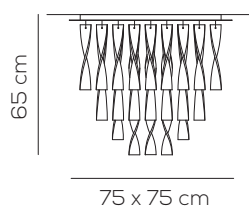

PL AURA GR

kg 44 m³ 0,62

Limited stock

AURA

Type	Article	Colours	Finish	Source	EURO
PL	AURA GR	CS "rigadin" crystal	CR chrome	E27 4 x Max 175W LED or 4 x Max 100W halogen	6.628,00
		BC white			6.628,00
		RS red^{LS}			6.628,00
		TA tea^{LS}			6.628,00

CE IP20 +LED 220-240V_{ac}

example composition code PL AURAGR BC CR E27

LS: stock limitato / limited stock.