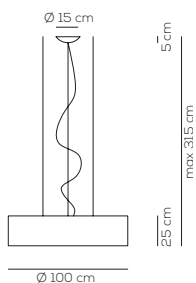

Collection consisting of ceiling and suspended lamps. The lampshade is realized with eco-leather. Available in several colours and sizes. Screw light bulb or built-in dimmable LED light source.

SP SKI 100 LED