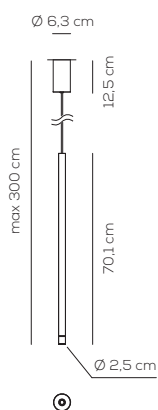

CANOPIES DETAILS

white for white version

anthracite grey for anthracite version

rust brown for rust brown version

white for recessed versions

VIRTUS SUSPENSION

kg 0,89 m³ 0,015

VIRTUS / DRIVER INCLUDED