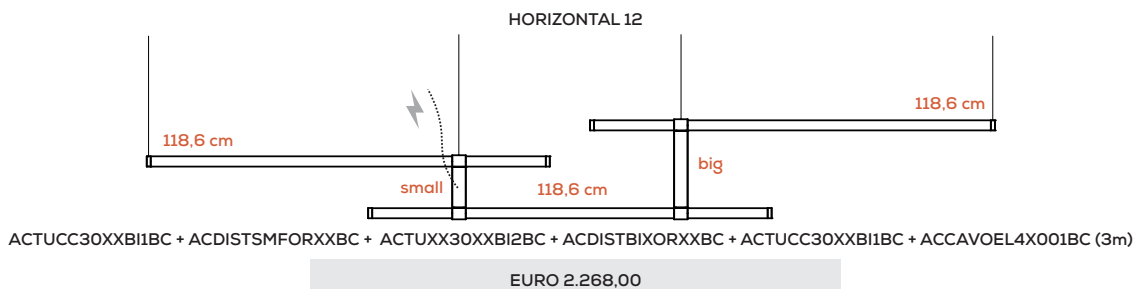

Si può scegliere quale cintura avrà l'entrata cavo elettrico (cavo a 4 poli) /
You can choose which belt will have the electric cable (4-pole cable) entry