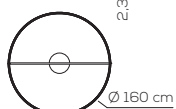

SP ULI 160

kg 18,8 m³ 0,6

U-LIGHT / downward lighting only / DRIVER INCLUDED

Type	Article	Colours	Code End	Source	EURO
SP	ULI 160 LED	AN anthracite grey RU rust brown	XX	LED 125W - diffused beam 3000K*, 2700K other CCT options available upon request	3.538,00

CE IP20 CRI90 LED ~9025 lm* 72 lm/W* 100-240Vac

example composition code SP ULI090LED RU XX

Casambi compatibile / Casambi compatible.

pannello fonoassorbente non disponibile / sound absorbing panel not available