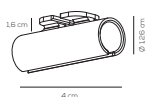

JUNCTION KIT

PIVOT / JUNCTION KIT

Code	Colours	EURO
KITJUNCTIPIV	BC white	12,00
KITJUNCTIGPIV	NE black	12,00
	GE greige	19,00

example composition code KITJUNCTIGPIV BC