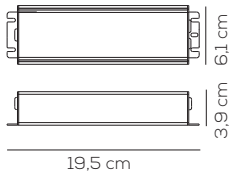

Drivers for U-Light 24V - dimmable 1-10V