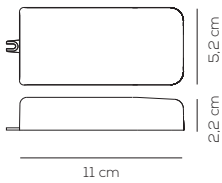

DIMMABLE PHASE CUT