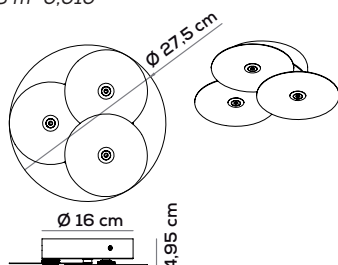

ROSONE 3 LUCI / CANOPY 3 LIGHTS SOLO PER VERSIONI CON CAVO DA INTERNO / ONLY FOR INDOOR CABLE VERSIONS (DRIVER NON INCLUSO MA INSERIBILE: 1pz CEDWSC00500 o 1pz CEDSCC00400 / DRIVER NOT INCLUDED BUT CAN BE INSERT: 1pc CEDWSC00500 or 1pc CEDSCC00400)

kg 1,28 m³ 0,010