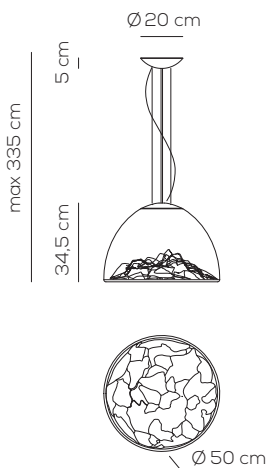

Mountain View

Dima Loginoff

Lampada a sospensione realizzata in vetro soffiato trasparente disponibile in vari colori. Sorgente luminosa a LED integrato dimmerabile.

Suspended lamp made of transparent blown glass, available in several colours. Built-in dimmable LED light source.

COLOURS

SP MOUNTA

kg 16 m³ 0,22

MOUNTAIN VIEW / DRIVER INCLUDED

Type	Article	Colours / Finish	Source	EURO
SP	MOUNTA	CS / CR crystal / chrome	LED 17W - 3000K*, 2700K	2.296,00
		CS / OR crystal / gold		2.495,00
		CS / NN crystal / black nickel		2.495,00
		MA / CR black / chrome		2.598,00
		MA / OR black / gold		2.598,00
		MA / NN black / black nickel		2.598,00
		AM / OR amber / gold		2.495,00
		AM / NN amber / black nickel		2.495,00
		GR / CR grey / chrome		2.495,00
		GR / NN grey / black nickel		2.495,00

CR>90 **LED** ~2210 lm* 130 lm/W* 220-240Vac
example composition code SP MOUNTA AM OR LED
Casambi compatibile / Casambi compatible.