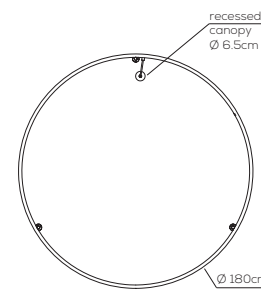

PL UL 1 180 h10 cm recessed PL UL 2 180 h25 cm recessed

PL UL 1: kg 5,7 m³ 0,310
PL UL 2: kg 6,1 m³ 0,310

rosone incasso / recessed canopy
hole Ø 4,5 cm