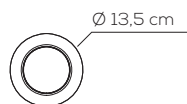

Urban

Dima Loginoff

New LCC edition

Collezione composta da lampade da soffitto e sospensione in alluminio. Disponibile in più colori e dimensioni. Le sospensioni sono disponibili anche nella versione ad incasso. Sorgente luminosa a LED integrato dimmerabile.

Collection consisting of aluminium ceiling and suspended lamps, also in a recessed version. Available in several colours and sizes. Built-in dimmable LED light source.

PL URBAN M

kg 1,3 m³ 0,02

URBAN / driver included

Type	Article	CCT	Colours	Source (LCC)	EURO
PL	URBAN M	1X 2700K	BC wrinkled white	LCC 17,5W - diffused beam	294,00
		2X 3000K*	BR matt bronze		310,00
		3X 3500K	NI matt nickel		310,00

CE IP20 CRI90 220-240V_{AC} LED ~2200 lm* ~125 lm/W*

example composition code PL URBANM 2X BC LCC

Casambi compatibile / Casambi compatible.