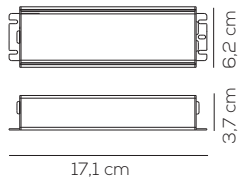

Poses Drivers

Dimmable 1-10V

DRIVER 24V

Code	Product	W Max	Input	Output	Weight	EURO
CEDMWC00206	Dimmable 1-10V	40	100-305Vac 50-60 Hz	24VDC constant 3,2A	net kg 0,8	121,00

Casambi compatibile / Casambi compatible.