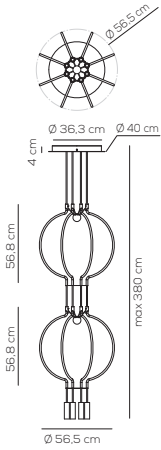

Liaison

Sara Moroni

Collezione di lampade a sospensione in metallo. Disponibile in vari colori e dimensioni. La sorgente luminosa è a LED integrato dimmerabile.

Collection consisting of metal suspended lamps. Available in several colors and sizes. Built-in dimmable LED light source.

SP LIAD P 8

kg 10,631 m³ 0,0948

LIAISON / DRIVER INCLUDED

Type	Article	Arch / Final & sphere finishes	Source	EURO
SP	LIAD P 8	NE black / NE black	LED 8 x 6,6W - optic ~ 40° beam 3000K* 2700K upon request	3.734,00
		NE black / OO matt gold		4.084,00
		OO matt gold / NE black		4.998,00

CE IP20 CRI>90 **LED** ~5368 lm* ~102 lm/W* 220-240Vac

example composition code SP LIAD P 8 NE NE LED

Casambi compatibile / Casambi compatible.