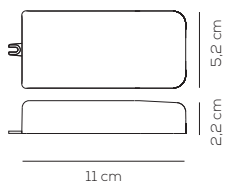

Paralela Drivers

Dimmable 0/1-10V - Push

DRIVER 24V

Code	Product	W Max	Input	Output	Weight	EURO
CEDLTC00132	Dimmable 0/1-10V, PUSH	20	110-240Vac 50-60 Hz	24Vdc	net kg 0,115	56.00

Casambi compatibile / *Casambi compatible.*