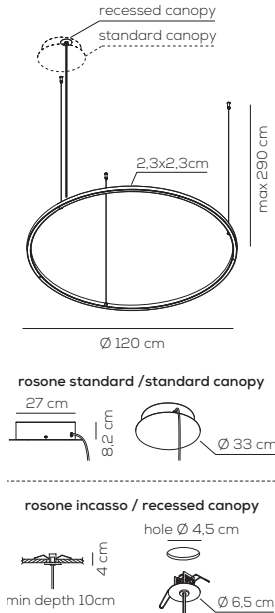

U-Light

Timo Ripatti

Collezione composta da lampade da parete, soffitto e sospensione in alluminio.
Disponibile in due colori e dimensioni. Sorgente luminosa a LED integrato dimmerabile.
Disponibile con opzione fonoassorbente.

Collection consisting of wall, ceiling and suspended lamps in aluminium. Available in two colours and sizes. Built-in LED dimmable light source. Available with sound-absorbing panel option.

SP ULA 120 canopy SP ULA 120 recessed

canopy kg 6,5 m³ 0,180
recessed kg 3 m³ 0,150

Installazione downlight o uplight.
Downlight or uplight mounting.

U-LIGHT / suspension with canopy / DRIVER INCLUDED

Type	Article	Colours	Version	Source	EURO
SP	ULA 120 LED	AN anthracite grey RU rust brown	XX standard canopy	LED 86W - diffused beam 3000K*, 2700K other CCT options available upon request	2.633,00

CE IP20 CRI90 ~7736 lm* 90 lm/W* 100-240VAc

Casambi compatibile / Casambi compatible.

U-LIGHT / recessed suspension lamp / DRIVER NOT INCLUDED

Type	Article	Colours	Version	Source	EURO
SP	ULA 120 LED	AN anthracite grey RU rust brown	IN recessed canopy	LED 74W - diffused beam 3000K*, 2700K 24VDC other CCT options available upon request	2.289,00

CE IP20 CRI90 ~7736 lm* 104 lm/W* 24Vdc

foro - hole Ø 4,5 cm / profondità min - min depth 10 cm

example composition code SP ULA120LED RU IN
Casambi compatibile / Casambi compatible.

optional for more info see page 194

	CEDMWC00203	dimmable 1-10V 24VDC driver max 100W casambi compatible	178,00
	CEDMWC00205	dimmable DALI 24VDC driver max 100W casambi compatible	172,00

KITFASPULA000AV opzione fonoassorbente avorio / sound absorbing option ivory.
For more information see page 165

1.040,00

Equivalent Sound Absorption Area (A) in m² per lamp

FREQUENCY	125 HZ	250 HZ	500 HZ	1000 HZ	2000 HZ	4000 HZ	8000 HZ	125-8000 HZ	500-2000 HZ
A	0,04	0,35	1,23	2,03	2,13	2,09	2,02	1,41	1,80