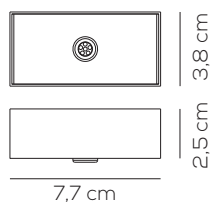

Dimmable Triac/ELV/0-10V

DRIVER 24V

Code	Product	W Max	Input	Output	Weight	EURO
CEDLTF00600	Dimmable Triac/ELV/0-10V	25	100-305Vac 50-60 Hz	24VDC constant 1,1A	net kg 0,14	99,00

Casambi compatibile / Casambi compatible.