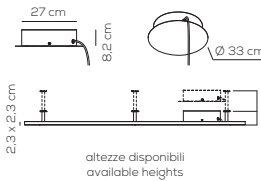

PL UL 1: kg 10,4 m³ 0,330
PL UL 2: kg 11,0 m³ 0,330

rosone standard / standard canopy

altezze disponibili
available heights

10 cm
height

25 cm
height

U-LIGHT / h10 cm or h25 cm ceiling lamp with canopy / DRIVER INCLUDED