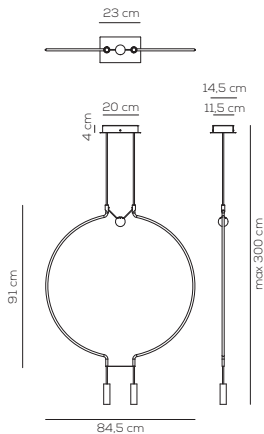

SP LIAI M 2

kg 2,673 m³ 0,0947

LIAISON / DRIVER INCLUDED

Type	Article	Arch / Final & sphere finishes	Source	EURO
SP	LIAI M 2	NE black / NE black	LED 2 x 6,6W - optic ~ 40° beam 3000K* 2700K upon request	867,00
		NE black / OO matt gold		943,00
		OO matt gold / NE black		1.098,00

IP20 CRI>90 **LED** ~1342 lm* ~102 lm/W* 220-240VAC

example composition code SP LIAI M 2 OO NE LED

Casambi compatibile / Casambi compatible.