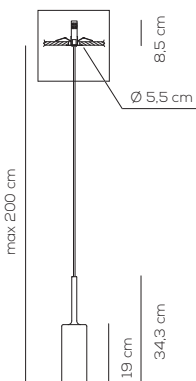

SP SPIL P I (RECESSED)

kg 1,2 m³ 0,03

SPILLRAY / DRIVER NOT INCLUDED

Type	Article	Colours	Finish	Source	EURO
SP	SPIL P I	CS crystal	CR chrome	G4L G41xMax 1,5W 12Vbc LED	265,00
		GR grey			327,00
		BR metallic bronze			378,00
		RS red^{LS}			265,00
		AR orange^{LS}			265,00

CE IP20 LED

foro - hole Ø 4 cm / profondità min - min depth 10 cm

example composition code SP SPILPI BR CR G4L

LS: stock limitato / limited stock.

optional for more info see page 194

CEDMWC00200

(G4L) on/off driver - Max 8W

21,00

CEDMWC00201

(G4L) on/off driver - Max 12W

27,00

CEDLTC00124

dimnable Phase Cut driver - Max 1,1W - 12Vdc trailing and leading edge. Casambi compatible

72,00

LAMPG41,5WL3002

1,5W G4 LED bulb - 3000K - Dimmable

10,00