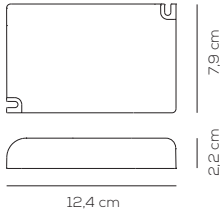

Drivers 700mA

DIMMABLE 0/1-10V - PUSH

DRIVER 700mA DIMMABLE 0/1-10V, PUSH

Code	Product	W Max	Input	Output	Weight	EURO
CEDLTC00103	Dimmable 0/1 - 10V Push	50	110-240V 50-60 Hz	700mA constant 2-72Vdc	net kg 0,15	139,00

Casambi compatibile / Casambi compatible.