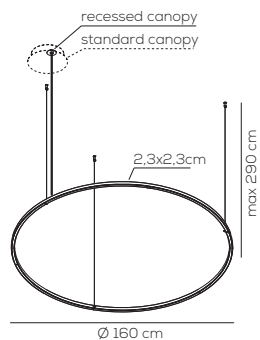

U-Light

Timo Ripatti

Collezione composta da lampade da parete, soffitto e sospensione in alluminio.
Disponibile in due colori e dimensioni. Sorgente luminosa a LED integrato dimmerabile.
Disponibile con opzione fonoassorbente.

Collection consisting of wall, ceiling and suspended lamps in aluminium. Available in two colours and sizes. Built-in LED dimmable light source. Available with sound-absorbing panel option.

SP ULA 160 canopy SP ULA 160 recessed

canopy kg 9,1 m³ 0,310
recessed kg 4,8 m³ 0,280
Installazione downlight o uplight.
Downlight or uplight mounting.

rosone standard / standard canopy

U-LIGHT / suspension with canopy / DRIVER INCLUDED

Type	Article	Colours	Version	Source	EURO
SP	ULA 160 LED	AN anthracite grey RU rust brown	XX standard canopy	LED 125W - diffused beam 3000K*, 2700K other CCT options available upon request	3.014,00

CE IP20 CRI90 LED ~9025 lm* 72 lm/W* 100-240VAC

Casambi compatibile / Casambi compatible.

U-LIGHT / recessed suspension lamp / DRIVER NOT INCLUDED

Type	Article	Colours	Version	Source	EURO
SP	ULA 160 LED	AN anthracite grey RU rust brown	IN recessed canopy	LED 102W - diffused beam 3000K*, 2700K 24VDC other CCT options available upon request	2.659,00

CE IP20 CRI90 LED ~9025 lm* 88 lm/W* 24VDC

foro - hole Ø 4,5 cm / profondità min - min depth 10 cm

example composition code SP ULA160LED AN IN

Casambi compatibile / Casambi compatible.

optional for more info see page 194

	CEDMWC00202	dimmable 1-10V 24VDC driver max 80W x 2 pcs. casambi compatible	139,00
	CEDMWC00204	dimmable DALI 24VDC driver max 75W x 2 pcs. casambi compatible	139,00

	KITFASPULA000AV opzione fonoassorbente avorio / sound absorbing option ivory. For more information see page 165	1.040,00

Equivalent Sound Absorption Area (A) in m² per lamp

FREQUENCY	125 HZ	250 HZ	500 HZ	1000 HZ	2000 HZ	4000 HZ	8000 HZ	125-8000 HZ	500-2000 HZ
A	0,11	0,65	2,06	3,63	3,63	3,64	3,45	2,45	3,11