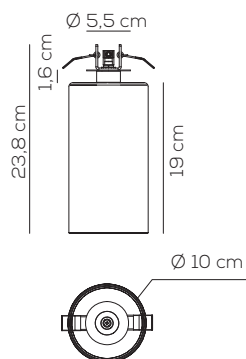

Spillray Plus

Manuel Vivian

Collezione composta da plafoniere e lampade a sospensione in vetro con montatura in metallo cromato per interni ed esterni. Disponibile in vari colori e dimensioni. Sorgente luminosa a LED integrata.

Collection consisting of glass ceiling and pendant lamps with chrome-plated metal frames for indoors and outdoors. Available in various colors and sizes. Integrated LED light source.

INDOOR ↔ OUTDOOR

PL SPILI M

kg 0,55 m³ 0,02

SPILLRAY PLUS INDOOR & OUTDOOR / DRIVER NOT INCLUDED

Type	Article	Colours	Finish	Source	EURO
PL	SPILI M	CS crystal	CR chrome	INT Integrated LED 2,2W ~3326K*	234,00
		GR grey			287,00
		RS red^{LS}			270,00
		AR orange^{LS}			270,00

IP55** CRI>90 200mA 11Vdc **LED** ~147 lm* ~66 lm/W*
example composition code PL SPILIM GR CR INT

LS: stock limitato / limited stock.

** IP55 in caso di installazione in controsoffitto chiuso / IP55 in case of closed false ceiling installation.

** Attività test in corso / Testing activities in progress.