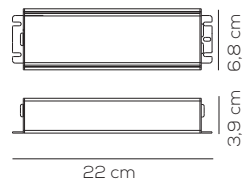

DRIVER 24V

Code	Product	W Max	Input	Output	Weight	EURO
CEDMWC00203	Dimmable 1-10V	100	100-305Vac 50-60 Hz	24VDC constant 4A	net kg 1,2	178,00

Casambi compatibile / Casambi compatible.