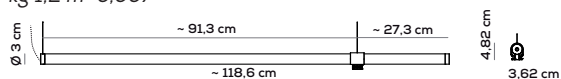

TUBO IN VETRO 118,6cm + CAVO ACCIAIO (3m) SU PUNTO DI CONNESSIONE + CAVO ACCIAIO (3m) + 1 PUNTO DI CONNESSIONE / GLASS TUBE 118,6cm + STEEL CABLE (3m) ON CONNECTION POINT + STEEL CABLE (3m) + 1 CONNECTION POINT

EURO 596,00

example composition code AC TU C C (30)* X X BI 1 (PG)*

kg 1,2 m³ 0,007