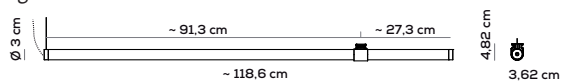

TUBO IN VETRO 118,6cm + CAVO ACCIAIO (3m) + 1 PUNTO DI CONNESSIONE ALTO / GLASS TUBE 118,6cm + STEEL CABLE (3m) + 1 CONNECTION POINT UP

EURO 583,00

example composition code AC TU X C (30)* X X BI 1 (ER)*

kg 1,2 m³ 0,007