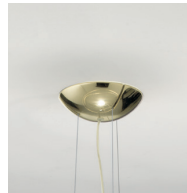

gold canopy