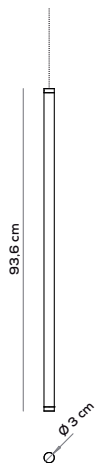

TUBO IN VETRO 60,4cm + CAVO ELETTRICO (2,5m) / GLASS TUBE 60,4cm + ELECTRICAL CABLE (2,5m)

EURO 377,00

example composition code AC TU X X (27)* E X SM X (BC)*

kg 0,8 m³ 0,006