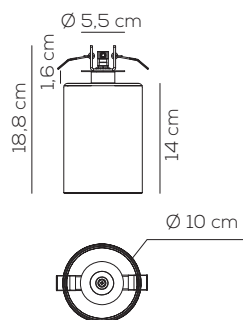

PL SPILI P

kg 0,46 m³ 0,02

SPILLRAY PLUS INDOOR & OUTDOOR / DRIVER NOT INCLUDED

Type	Article	Colours	Finish	Source	EURO
PL	SPILI P	CS crystal	CR chrome	INT Integrated LED 2,2W ~3326K*	212,00
		GR grey			256,00
		RS red^{LS}			247,00
		AR orange^{LS}			247,00

CE IP55** CR>90 dimmable 200mA 11V_{bc} LED ~147 lm* ~66 lm/W*

example composition code PL SPILIP GR CR INT

LS: stock limitato / limited stock.

** IP55 in caso di installazione in controsoffitto chiuso / IP55 in case of closed false ceiling installation.

** Attività test in corso / Testing activities in progress.