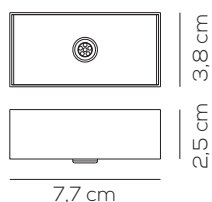

Dimmable Triac/ELV/0-10V

DRIVER 24V

Code	Product	W Max	Input	Output	Weight	EURO
CEDLTF00600	Dimmable Triac/ELV/0-10V	25	100-305Vac 50-60 Hz	24VDC constant 1,1A	net kg 0,14	99,00

Casambi compatibile / Casambi compatible.