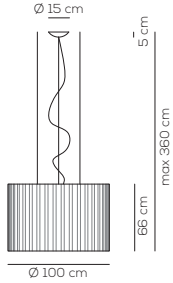

Skirt

Manuel Vivian

Collezione di lampade da soffitto e a sospensione con paralume in tessuto riciclato. Disponibile in varie dimensioni e colori, anche con tessuto esterno retato nero.

Collection of ceiling and suspended lamps in recycled fabric, available in several sizes and colours. The fabric can also come in a double-layer version with an exterior black net fabric.

SP SKR 100 LED

SKIRT / with upward and downward lighting / diffuser INCLUDED / DRIVER INCLUDED

Type	Article	Exterior Net	Fabric Colours	Source	EURO
SP	SKR 100 LED	XX no black net	BC white	LED 98W - diffused beam 3000K* 4000K upon request	3.732,00 + black net 4.654,00
		NE black net	AR orange		3.970,00 + black net 4.892,00
			BL blue		3.970,00 + black net 4.892,00
			GR light grey		3.970,00 + black net 4.892,00
			RS red		3.970,00 + black net 4.892,00
			VE light green		3.970,00 + black net 4.892,00

CE IP20 CRI90 ~10719 lm* 109 lm/W* 110-240Vac

example composition code **SP SKR100LED XX RS**
Casambi compatibile / Casambi compatible.

Equivalent Sound Absorption Area (A) in m² per lamp

FREQUENCY	125 HZ	250 HZ	500 HZ	1000 HZ	2000 HZ	4000 HZ	8000 HZ	125-8000 HZ	500-2000 HZ
A	0,30	0,56	0,89	1,22	1,33	1,56	2,78	1,23	1,15

Equivalent Sound Absorption Area (A) in m² per lamp (with black net)

FREQUENCY	125 HZ	250 HZ	500 HZ	1000 HZ	2000 HZ	4000 HZ	8000 HZ	125-8000 HZ	500-2000 HZ
A	0,41	0,98	1,26	1,49	1,66	1,89	2,96	1,52	1,47