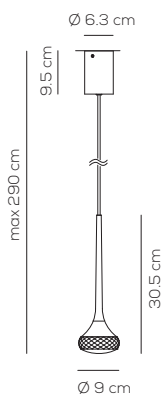

SP FAIRY

kg 1,7 m³ 0,015

FAIRY / DRIVER INCLUDED NOT DIMMABLE

Type	Article	Colours	Finish	Source	EURO
SP	FAIRY X	CS crystal	CR chrome	LED 5,9W diffused beam - 2700K	448,00
		AM amber			476,00
		GR grey			476,00

CE IP20 CRI90 LED ~717 lm ~121 lm/W
example composition code SP FAIRYX CS CR LED

100-240VAc