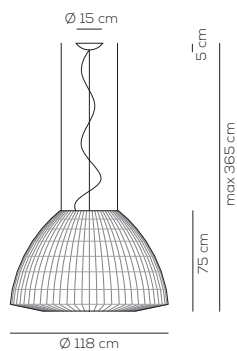

SP BEL 118 LED

BELL / diffusore INCLUSO, con illuminazione verso alto e basso / diffuser INCLUDED, with upward and downward lighting

Type	Article	Colours	Finish	Source	EURO
SP	BEL 118 LED	BC white* BW warm white* GI gold yellow NE black RS red	XX	LED 98W - diffused beam 3000K*, 4000K	3.958,00

CE IP20 CRI90 LED ~10719 lm* 109 lm/W* 110-240V_{AC}

example composition code SP BEL118LED RS XX

* trattamento ignifugo su richiesta con un incremento di prezzo del 5% / flame-retardant treatment upon request with a price increase of the 5%.

Equivalent Sound Absorption Area (A) in m² per lamp

FREQUENCY	125 HZ	250 HZ	500 HZ	1000 HZ	2000 HZ	4000 HZ	8000 HZ	125-8000 HZ	500-2000 HZ
A	0,59	1,03	1,37	1,84	2,34	2,67	3,31	1,88	1,85