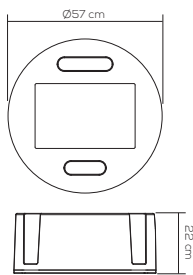

DIMMABLE 0/1-10V PUSH

DRIVER 700mA DIMMABLE 0/1 - 10V, PUSH

Code	Product	W Max	Input	Output	Weight	EURO
CEDLTC00127	Dimmable 0/1 - 10V Push	9	220-240V 50-60 Hz	700mA constant 14 Vdc	net kg 0,47	61,00

Casambi compatibile / Casambi compatible.