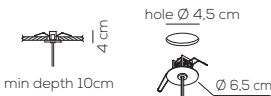

canopy kg 10,5 m³ 0,330
recessed kg 5,4 m³ 0,310

Installazione downlight o uplight.
Downlight or uplight mounting.

rosone standard / standard canopy

rosone incasso / recessed canopy

min depth 10cm

U-LIGHT / suspension with canopy / DRIVER INCLUDED