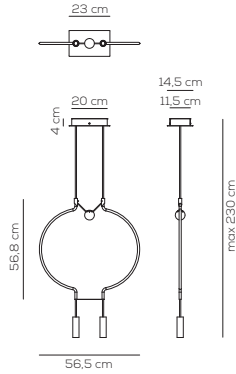

Liaison

Sara Moroni

Collezione di lampade a sospensione in metallo. Disponibile in vari colori e dimensioni. La sorgente luminosa è a LED integrato dimmerabile.

Collection consisting of metal suspended lamps. Available in several colors and sizes. Built-in dimmable LED light source.

SP LIAI P 2

kg 2,549 m³ 0,0591

LIAISON / DRIVER INCLUDED

Type	Article	Arch / Final & sphere finishes	Source	EURO
SP	LIAI P 2	NE black / NE black	LED 2 x 6,6W - optic ~ 40° beam 3000K* 2700K upon request	757,00
		NE black / OO matt gold		854,00
		OO matt gold / NE black		961,00

IP20 CRI>90 **LED** ~1342 lm* ~102 lm/W* 220-240VAC

example composition code SP LIAI P 2 NE NE LED

Casambi compatibile / Casambi compatible.