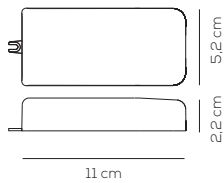

Dimmable 0/1-10V - Push

DRIVER 24V

Code	Product	W Max	Input	Output	Weight	EURO
CEDLTC00132	Dimmable 0/1-10V, PUSH	20	110-240Vac 50-60 Hz	24 Vdc	net kg 0,115	56,00

Casambi compatibile / Casambi compatible.