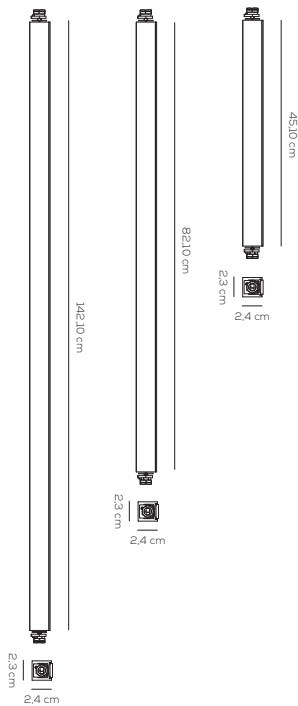

Poses

Axolight Lab

Lampada modulare in alluminio, da soffitto, parete e sospensione, che consente la creazione di innumerevoli forme geometriche.

Aluminum modular pendant, wall and ceiling fixture which allows the creation of countless geometrical shapes.

COLOURS

POSES

kg 1,04 - 0,60 - 0,33

POSES

Type	Article	Length	CCT	Light	Colours	LED - Source	EURO
AC	POSES	0451	3000K*	ON light	DW desert white	8,6W ~840lm* ~97lm/W*	299,00 on 214,00 off
		0821		OFF no light	GE greige	16,5W ~1608lm* ~97lm/W*	378,00 on 238,00 off
		1421			LA laguna aqua	29,5W ~2867lm* ~97lm/W*	500,00 on 292,00 off
					ER earth red		
					NE intense black		

CE IP20 CRI90 24Vdc **LED**

example composition code AC POSES 0821 ON LA

3500K, 2700K available upon request