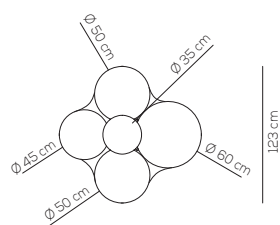

SP CLOUDY

kg 15 m³ 0,700

CLOUDY / DRIVER INCLUDED

Type	Article	Colours	Finishings	Source	EURO
SP	CLOUDY	BC white	XX white	LED 92W - diffused beam 3000K*, 2700K	3.085,00

IP20 CRI>90 dimmable 0/1-10V or Push 110-240VAc **LED** ~7602 lm* ~83 lm/W*

example composition code SP CLOUDY BC XX LED