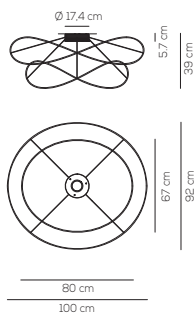

chrome canopy

PL HOOPS 2

kg 3,7 m³ 0,43

HOOPS

Type	Article	Colours / Finish	Source	EURO
PL	HOOPS 2	BC white/ BC white	LED 16W - diffused beam 3000K other CCT options available upon request	973,00
		NE black/ NE black		973,00
		OR gold / OR gold		1.158,00
		CR chrome / CR chrome		1.084,00