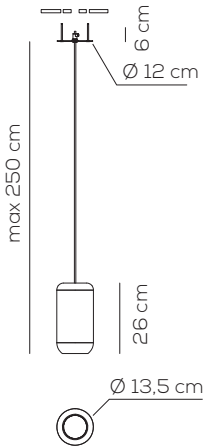

Type	Article	CCT	Colours	Source (LCC)	EURO
SP	URBAN M I	1 2700K	BC wrinkled white	LCC 17,5W - diffused beam	321,00
		2 3000K*	BR matt bronze		346,00
		3 3500K	NI matt nickel		346,00

CE IP20 CRI90 500mA - 34,7Vdc **LED** ~2200 lm* ~125 lm/W*

foro - hole 1 x Ø 3 cm + 2 x Ø 1.4 cm / profondità min - min depth 10 cm

example composition code SP URBANMI3 BR LCC
Casambi compatibile / Casambi compatible.

	CEDLTC00124	dimmbale Phase Cut 500mA driver - Max 20W trailing and leading edge. Casambi compatibile	72,00
	CEDLTC00126	dimmbale DALI 500mA driver - Max 20W casambi compatibile	83,00
	CEDLTC00104	dimmbale 1-10V - DALI - Push 500mA driver - Max35W casambi compatibile	145,00
	CEDLTC00128	dimmbale 1-10V - Push 500mA driver - Max26,5W casambi compatibile	133,00