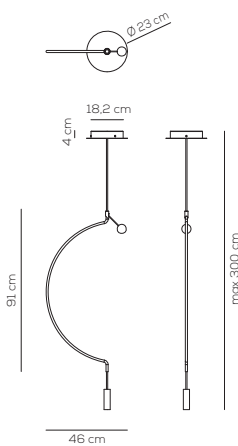

SP LIAI M 1

kg 2,181 m³ 0,0947

LIAISON / DRIVER INCLUDED

Type	Article	Arch / Final & sphere finishes	Source	EURO
SP	LIAI M 1	NE black / NE black	LED 6,6W - optic ~ 40° beam 3000K* 2700K upon request	491,00
		NE black / OO matt gold		533,00
		OO matt gold / NE black		591,00

CE IP20 CRI>90 **LED** ~671 lm* ~102 lm/W* 220-240VAc

example composition code SP LIAI M 1 OO NE LED

Casambi compatibile / Casambi compatible.