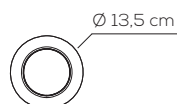

PL URBAN G

kg 1,7 m³ 0,025

URBAN / driver included

Type	Article	CCT	Colours	Source (LCC)	EURO
PL	URBAN G	1X 2700K	BC wrinkled white	LCC 17,5W - diffused beam	324,00
		2X 3000K*	BR matt bronze		335,00
		3X 3500K	NI matt nickel		335,00

CE IP20 CRI90 220-240V_{AC} LED ~2200 lm* ~125 lm/W*

example composition code PL URBANG 2X NI LCC

Casambi compatibile / Casambi compatible.