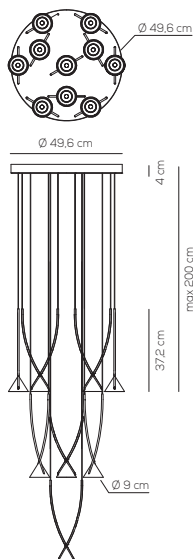

SP JEWD 10

kg 8,7 m³ 0,201

JEWEL / DRIVER INCLUDED DIMMABLE

Type	Article	Colours / Finish	Source	EURO
SP	JEWD 10	NE black / NE black GE greige / NE black	LED 10 x 6,5W - optic ~ 38° beam 3000K*, 2700K, 3500K dimmable	2.822,00

CE IP20 CRI>90 LED ~6710 lm* ~103 lm/W* 220-240VAC

example composition code SP JEWD 10 NE NE LED

Casambi compatibile / Casambi compatible.