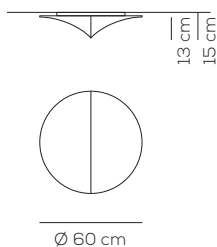

Collection consisting of ceiling or wall lamps, with metal frame and removable, washable elastic fabric covering. Available in several colours and sizes.

COLOURS

white

white pattern

PL NELL 60

kg 2 m³ 0,06