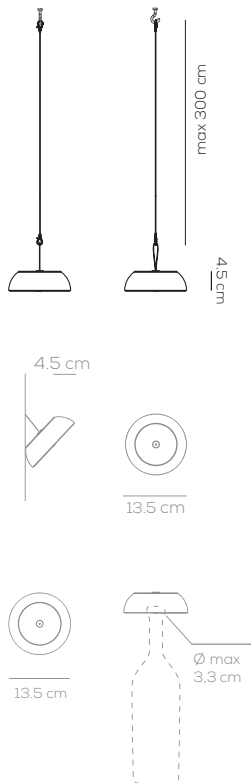

SP FLOAT

kg 0.40 m³ 0.0025

FLOAT INDOOR & OUTDOOR / suspension lamp / wall lamp / for installation on bottles

Type	Article	Colours / Finish	Source	EURO
SP	FLOATX	BC white / BC white	LED 3.5W - diffused beam 2700K	220,00
		LA laguna aqua / BC white		
		NE black / NE black		
		GE concrete - greige / CO concrete - greige		
		MD mauve dust / BC white		
		BL blue / BC white^{LS}		
		CG concrete green / CO concrete grey^{LS}		

CE 5 steps IP55 CRI 80 Li-Ion battery 500 cycles 9 hours **LED** ~200 lm* 57.14 lm/W*

example composition code SP FLOATX LA BC LED

LS: stock limitato / limited stock.