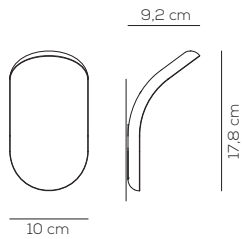

Aluminium wall lamp available in two colours. Integrated LED light source with Dim To Warm technology. For indoors and outdoors.

COLOURS

wrinkled white

greige

AP LIK PLU

kg 0,5 m³ 0,02

LIK PLUS INDOOR & OUTDOOR / DRIVER NOT INCLUDED