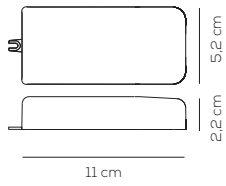

Paralela Drivers

Dimmable 0/1-10V - Push

DRIVER 24V

Code	Product	W Max	Input	Output	Weight	EURO
CEDLTC00132	Dimmable 0/1-10V, PUSH	20	110-240Vac 50-60 Hz	24Vdc	net kg 0,115	56.00

Casambi compatibile / *Casambi compatible.*