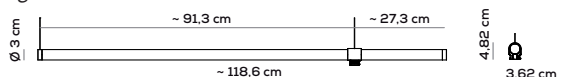

TUBO IN VETRO 118,6cm + CAVO ACCIAIO (3m) + CAVO ELETTRICO (4m) + 1 PUNTO DI CONNESSIONE ALTO / GLASS TUBE 118,6cm + STEEL CABLE (3m) + ELECTRICAL CABLE (4m) + 1 CONNECTION POINT UP

EURO 630,00

example composition code AC TU X C (27)* E X BI 1 (GE)*

kg 1 m³ 0,007