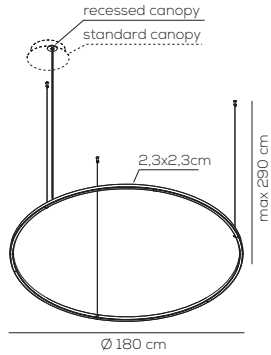

U-Light

Timo Ripatti

Collezione composta da lampade da parete, soffitto e sospensione in alluminio.
Disponibile in due colori e dimensioni. Sorgente luminosa a LED integrato dimmerabile.
Disponibile con opzione fonoassorbente.

Collection consisting of wall, ceiling and suspended lamps in aluminium. Available in two colours and sizes. Built-in LED dimmable light source. Available with sound-absorbing panel option.

SP ULA 180 canopy SP ULA 180 recessed

canopy kg 10,5 m³ 0,330
recessed kg 5,4 m³ 0,310

Installazione downlight o uplight.
Downlight or uplight mounting.

rosone standard / standard canopy

rosone incasso / recessed canopy

min depth 10cm

U-LIGHT / suspension with canopy / DRIVER INCLUDED

Type	Article	Colours	Version	Source	EURO
SP	ULA 180 LED	AN anthracite grey RU rust brown	XX standard canopy	LED 153W - diffused beam 3000K*, 2700K other CCT options available upon request	3.523,00

CE IP20 CRI90 ~10315 lm* 67 lm/W* 100-240VAC

Casambi compatibile / Casambi compatible.

U-LIGHT / recessed suspension lamp / DRIVER NOT INCLUDED

Type	Article	Colours	Version	Source	EURO
SP	ULA 180 LED	AN anthracite grey RU rust brown	IN recessed canopy	LED 123W - diffused beam 3000K*, 2700K 24VDC other CCT options available upon request	3.031,00

CE IP20 CRI90 ~10315 lm* 84 lm/W* 24Vdc

foro - hole Ø 4,5 cm / profondità min - min depth 10 cm

example composition code SP ULA180LED AN IN

Casambi compatibile / Casambi compatible.

optional for more info see page 194

	CEDMWC00203	dimmerable 1-10V 24VDC driver max 100W x 2 pcs. casambi compatible	178,00 each
	CEDMWC00205	dimmerable DALI 24VDC driver max 100W x 2 pcs. casambi compatible	172,00 each

	KITFASPULA000AV opzione fonoassorbente avorio / sound absorbing option ivory. For more information see page 165	1.040,00

Equivalent Sound Absorption Area (A) in m² per lamp

FREQUENCY	125 HZ	250 HZ	500 HZ	1000 HZ	2000 HZ	4000 HZ	8000 HZ	125-8000 HZ	500-2000 HZ
A	0,11	0,65	2,06	3,63	3,63	3,64	3,45	2,45	3,11