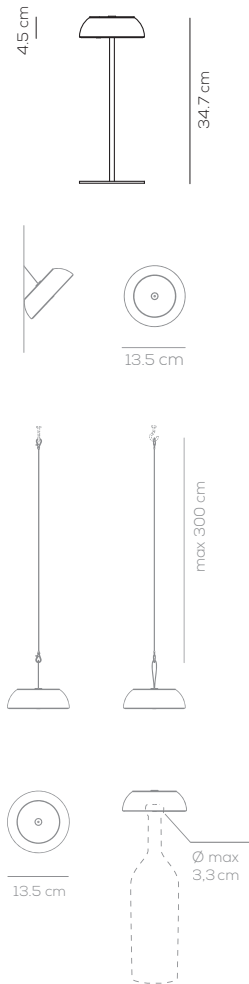

Float

Mario Alessiani

INDOOR ↔ OUTDOOR

Lampada multifunzionale portatile a batteria, con sorgente a led integrata, adatta per interni ed esterni. Struttura realizzata in alluminio e acciaio inox con diffusore in PC ad alta efficienza. Dimmerabile a 5 livelli. Autonomia 9h con kit batterie sostituibili e ricaricabili per almeno 500 cicli, alla massima efficienza.

Multifunctional mobile battery lamp with integrated led source, for indoor and outdoor applications. Aluminum and stainless steel structure, high efficiency PC diffuser. Dimmable 5 steps. 9 hours runtime with replaceable battery kit with at least 500 recharging cycles, at maximum efficiency.

LT FLOAT

kg 1 m³ 0,007

FLOAT INDOOR & OUTDOOR / table lamp / wall lamp / suspension lamp / for installation on bottles

Type	Article	Colours / Finish	Source	EURO
LT	FLOATX	BC white / BC white	LED 3,5W - diffused beam 2700K	260,00
		LA laguna aqua / BC white		
		NE black / NE black		
		GE concrete - greige / CO concrete - greige		
		MD mauve dust / BC white		
		BL blue / BC white^{LS}		
		CG concrete green / CO concrete grey^{LS}		

5 steps IP55 CRI 80 Li-Ion battery 500 cycles 9 hours **LED** ~200 lm* 57.14 lm/W*

example composition code LT FLOATX MD BC LED

LS: stock limitato / limited stock.