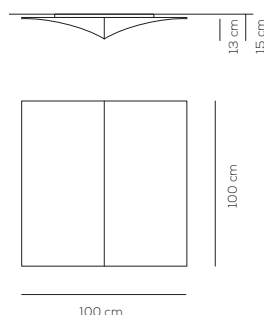

PL NE S 100

kg 4 m³ 0,17

NELLY STRAIGHT / tessuto INCLUSO / fabric INCLUDED

Type	Article	Colours	Code	CCT	Source	EURO
PL	NE S 100	BC white	X	X	E27 3 x Max 16W LED or 3 x Max 70W halogen	E27: 398,00 L01: 575,00 L02: 694,00
		FB white pattern	X	1 2700K	L01 LED 15W 2700K: ~1260lm 3000K: ~1375lm	E27: 398,00 L01: 585,00 L02: 703,00
			X	2 3000K	L02 LED 30W 2700K: ~2520lm 3000K: ~2750lm	

CE IP20 CRI>90 220-240V_{AC} LED

example composition code PL NES100 BC XX E27

TESSUTI SUPPLEMENTARI SU RICHIESTA / ADDITIONAL FABRICS UPON REQUEST:

TSPLNELLYQ100BC	white	221,00
TSPLNELLYQ100FB	white pattern	232,00

Casambi compatibile / Casambi compatible.