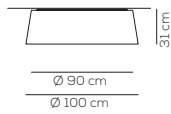

Velvet

Manuel Vivian

Collezione di lampade a sospensione e da soffitto con paralume troncoconico in tessuto ignifugato. Disponibile in vari colori e dimensioni.

Collection of ceiling and suspended lamps. The cone-shaped lampshade is covered with a flame-retardant. Available in several colours and sizes.

PL VEL 100

kg 9 m³ 0,98

VELVET / diffusore INCLUSO / diffuser INCLUDED

Type	Article	Colours (lampshade)	Colour (Radial diffuser)	Source	EURO
PL	VEL 100 E27	BC ice white	BC white	E27 3 x Max 17,5W LED or 3 x Max 57W halogen	2.264,00
		BA ivory white	BW warm white		
		BL blue			
		MA brown			
		NE black			

CE IP20 +LED 220-240V_{ac}

example composition code PL VEL100E27 NE BW

Equivalent Sound Absorption Area (A) in m² per lamp

FREQUENCY	125 HZ	250 HZ	500 HZ	1000 HZ	2000 HZ	4000 HZ	8000 HZ	125-8000 HZ	500-2000 HZ
A	0,14	0,34	0,67	0,78	0,92	1,23	2,24	0,90	0,79