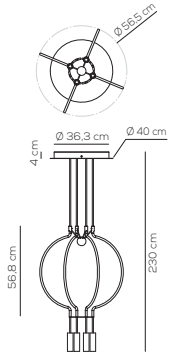

Liaison

Sara Moroni

Collezione di lampade a sospensione in metallo. Disponibile in vari colori e dimensioni. La sorgente luminosa è a LED integrato dimmerabile.

Collection consisting of metal suspended lamps. Available in several colors and sizes. Built-in dimmable LED light source.

SP LIAI P 4

kg 5,697 m³ 0,1196

LIAISON / DRIVER INCLUDED

Type	Article	Arch / Final & sphere finishes	Source	EURO
SP	LIAI P 4	NE black / NE black	LED 4 x 6,6W - optic ~ 40° beam 3000K* 2700K upon request	1.425,00
		NE black / OO matt gold		1.575,00
		OO matt gold / NE black		1.756,00

CE IP20 CRI>90 **LED** ~2684 lm* ~102 lm/W* 220-240Vac

example composition code SP LIAI P 4 NE NE LED

Casambi compatibile / Casambi compatible.