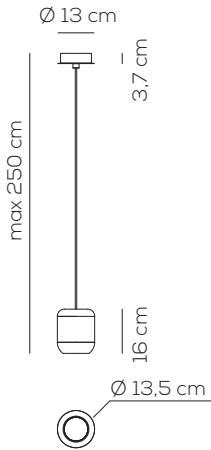

Urban

Dima Loginoff

New LCC edition

Collezione composta da lampade da soffitto e sospensione in alluminio. Disponibile in più colori e dimensioni. Le sospensioni sono disponibili anche nella versione ad incasso. Sorgente luminosa a LED integrato dimmerabile.

Collection consisting of aluminium ceiling and suspended lamps, also in a recessed version. Available in several colours and sizes. Built-in dimmable LED light source.

SP URBAN P

kg 1,9 m³ 0,02

URBAN / solo con illuminazione verso il basso / downward lighting only / driver included

Type	Article	CCT	Colours	Source (LCC)	EURO
SP	URBAN P	1X 2700K	BC wrinkled white	LCC 17,5W - diffused beam	371,00
		2X 3000K*	BR matt bronze		404,00
		3X 3500K	NI matt nickel		404,00

CE IP20 CRI90 220-240VAC **LED** ~2200 lm* ~125 lm/W*

example composition code SP URBANP 2X BR LCC
Casambi compatibile / Casambi compatible.