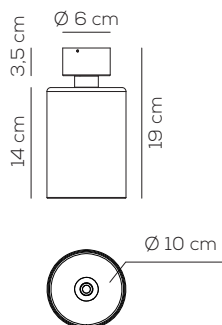

Spillray Plus

Manuel Vivian

Collezione composta da plafoniere e lampade a sospensione in vetro con montatura in metallo cromato per interni ed esterni. Disponibile in vari colori e dimensioni. Sorgente luminosa a LED integrata.

Collection consisting of glass ceiling and pendant lamps with chrome-plated metal frames for indoors and outdoors. Available in various colors and sizes. Integrated LED light source.

INDOOR ↔ OUTDOOR

PL SPILX P

kg 0,45 m³ 0,02

SPILLRAY PLUS INDOOR & OUTDOOR / DRIVER NOT INCLUDED

Type	Article	Colours	Finish	Source	EURO
PL	SPILX P	CS crystal	CR chrome	INT Integrated LED 2,2W ~3326K*	256,00
		GR grey			300,00
		RS red^{LS}			291,00
		AR orange^{LS}			291,00

IP55** CRI>90 200mA 11Vdc ~147 lm* ~66 lm/W*
example composition code PL SPILXP GR CR INT

LS: stock limitato / limited stock.

Morsettiera per connessione IP55 inclusa / Terminal block for IP55 included.

** Attività test in corso / Testing activities in progress.