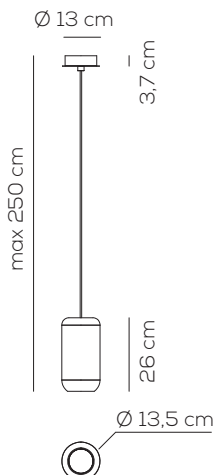

SP URBAN M

kg 2,3 m³ 0,025

URBAN / solo con illuminazione verso il basso / downward lighting only

Type	Article	Colours	Finishing	Source	EURO
SP	URBAN M	BC wrinkled white	XX	LED 15W - diffused beam 3000K* 2700K 4000K	398,00
		BR matt bronze			413,00
		NI matt nickel			413,00

CE IP20 CRI90 220-240VAC **LED** ~1375 lm* ~92 lm/W*

example composition code **SP URBAN M BR XX LED**
Casambi compatibile / Casambi compatible.