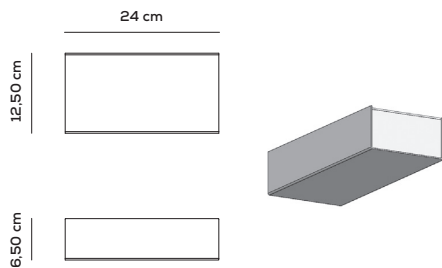

Colours

DW desert white
GE greige
LA laguna aqua
ER earth red
NE intense black

EURO

56,00

example composition code ACPIEDIN022 XX GE

CANOPY (DRIVER NOT INCLUDED BUT CAN BE INSERT)

kg 1,5

Code