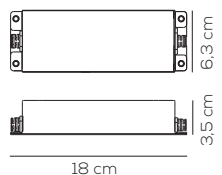

Drivers for U-Light 24V - dimmable DALI