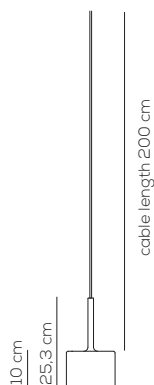

Spillray Plus

Manuel Vivian

Collezione composta da plafoniere e lampade a sospensione in vetro con montatura in metallo cromato per interni ed esterni. Disponibile in vari colori e dimensioni. Sorgente luminosa a LED integrata.

Collection consisting of glass ceiling and pendant lamps with chrome-plated metal frames for indoors and outdoors. Available in various colors and sizes. Integrated LED light source.

INDOOR ↔ OUTDOOR

SP SPILL G

kg 0,47 m³ 0,042

SPILLRAY PLUS INDOOR & OUTDOOR / DRIVER NOT INCLUDED

Type	Article	Colours	Finish	Source	EURO
SP	SPILL G	CS crystal	CR chrome	INT Integrated LED 2,2W ~3300K*	280,00
		GR grey			328,00
		BR metallic bronze			398,00
		RS red^{LS}			315,00
		AR orange^{LS}			315,00

200mA 11Vdc **LED** ~128 lm* ~58 lm/W*
example composition code SP SPILLG CS CR INT

LS: stock limitato / limited stock.

** Attività test in corso / Testing activities in progress.

optional for more info see page 195

	CEDWSC00500	dimmbale DALI - Dim Push driver - Max 12W - IP20 casambi compatible	53,00
	CEDSCC00400	dimmbale ELV - TRIAC - 0 - 10V/1 -10V driver - Max 10W - IP20 casambi compatible	51,00