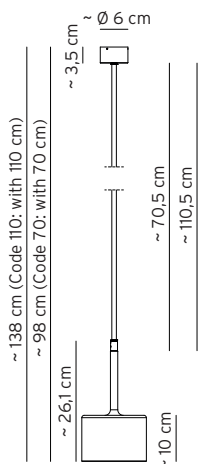

** Attività test in corso / Testing activities in progress.

SP SP070G / SP110G

SP 070: kg 0,65 m³ 0,026

SP 110: kg 0,72 m³ 0,027

SPILLRAY PLUS INDOOR & OUTDOOR / DRIVER NOT INCLUDED

Type	Article	Colours	Finish	Source	EURO
SP	SP 070 G	CS crystal	CR chrome	INT Integrated LED 2,2W ~3300K*	070: 461,00
		110: 486,00			
	SP 110 G	GR grey	070: 509,00		
		110: 534,00			
		BR metallic bronze	070: 577,00		
110: 602,00					
RS red ^{LS}	070: 496,00				
110: 521,00					
AR orange ^{LS}	070: 496,00				
110: 521,00					