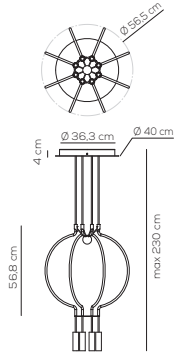

Liaison

Sara Moroni

Collezione di lampade a sospensione in metallo. Disponibile in vari colori e dimensioni. La sorgente luminosa è a LED integrato dimmerabile.

Collection consisting of metal suspended lamps. Available in several colors and sizes. Built-in dimmable LED light source.

SP LIAI P 8

kg 7,914 m³ 0,1196

LIAISON / DRIVER INCLUDED

Type	Article	Arch / Final & sphere finishes	Source	EURO
SP	LIAI P 8	NE black / NE black	LED 8 x 6,6W - optic ~ 40° beam 3000K* 2700K upon request	2.599,00
		NE black / OO matt gold		2.860,00
		OO matt gold / NE black		3.237,00

IP20 CRI>90 **LED** ~5368 lm* ~102 lm/W* 220-240Vac

example composition code SP LIAI P 8 NE NE LED

Casambi compatibile / Casambi compatible.