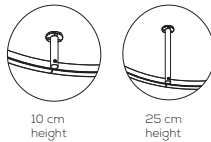

PL UL 1: kg 10,4 m³ 0,330
PL UL 2: kg 11,0 m³ 0,330

rosone standard / standard canopy

altezze disponibili
available heights

10 cm
height

25 cm
height

U-LIGHT / h10 cm or h25 cm ceiling lamp with canopy / DRIVER INCLUDED