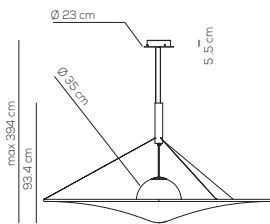

MANTO / DRIVER INCLUDED

Type	Article	Colours	Finishings	Source	EURO
SP	MAN 180	GR light grey	XX	LED 24.6W - diffused beam 3000K*, 2700K 3500K upon request	1.670,00

IP20 CRI>90 dimmable 0/1-10V or Push 100-277VAC **LED** ~2911 lm* ~118 lm/W*

example composition code **SP MAN 180 GR XX LED**

Casambi compatibile / Casambi compatible.