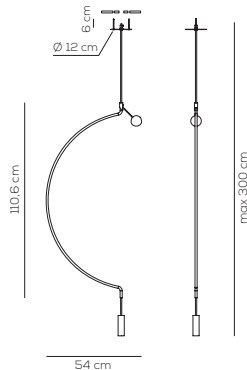

SP LIA G 1I (RECESSED)

kg 2,2 m³ 0,16

Compatible with pivot system
pag.104

LIAISON / DRIVER NOT INCLUDED

Type	Article	Arch / Final & sphere finishes	Led source	EURO
SP	LIA G 1I	NE black / NE black	LED 6,6W - optic ~ 40° beam 3000K* 2700K upon request	475,00
		NE black / OO matt gold		514,00
		OO matt gold / NE black		621,00

CE IP20 CRI>90 dimmable with dedicated PSU LED 700mA - 9,4Vdc ~671 lm* ~102 lm/W*

example composition code SP LIA G 1I NE NE LED
Casambi compatibile / Casambi compatible.

optional accessories for recessed versions . See page 192

CEDLTC00124	dimmable Phase Cut 700mA driver - Max 20W trailing and leading edge. Casambi compatible	72,00
CEDLTC00127	dimmable 0/1 - 10V - Push - 700mA driver - Max 9W casambi compatible	61,00
CEDLTC00126	dimmable DALI 700mA driver - Max 20W casambi compatible	83,00
CEDLTC00104	dimmable DALI 700mA driver - Max 50W casambi compatible	145,00