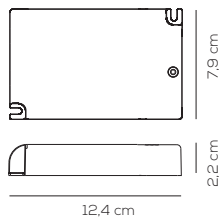

DIMMABLE DALI 0/1-10V - PUSH