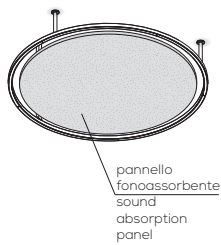

U-Light

Opzione fonoassorbente / Sound absorbing option

COLOURS

The panels are:

Ø590mm weight 1.3 Kg 0.107 m³
Ø790mm weight 1.9 Kg 0.166 m³
Ø1090mm weight 3.1 Kg 0.32 m³

Thickness: 40mm
Sound absorption factor: about 0.6
Fire resistance: B-S1, d0 (EN13501)
Emissions (SP Ref. F122842): odor free, emits no gases

PL UL X 090 / 120 / 160 / 180

SP ULA 090 / 120 / 160 / 180

SP ULI 090 / 120