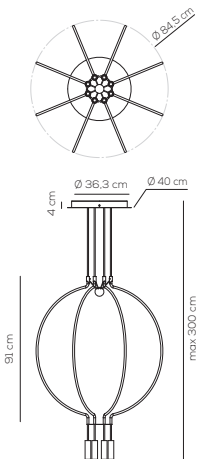

SP LIAI M 8

kg 8,41 m³ 0,240

LIAISON / DRIVER INCLUDED

Type	Article	Arch / Final & sphere finishes	Source	EURO
SP	LIAI M 8	NE black / NE black	LED 8 x 6,6W - optic ~ 40° beam 3000K* 2700K upon request	2.667,00
		NE black / OO matt gold		2.928,00
		OO matt gold / NE black		3.492,00

IP20 CRI>90 **LED** ~5368 lm* ~102 lm/W* 220-240Vac

example composition code SP LIAI M 8 OO NE LED

Casambi compatibile / Casambi compatible.