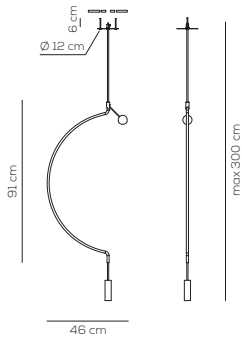

SP LIA M 1I (RECESSED)

kg 1,9 m³ 0,0947

Compatible with pivot system
pag.104

LIAISON / DRIVER NOT INCLUDED

Type	Article	Arch / Final & sphere finishes	Led source	EURO
SP	LIA M 1I	NE black / NE black	LED 6,6W - optic ~ 40° beam 3000K* 2700K upon request	416,00
		NE black / OO matt gold		466,00
		OO matt gold / NE black		532,00

CE IP20 CRI>90 dimmable with dedicated PSU LED 700mA - 9,4Vdc ~671 lm* ~102 lm/W*

example composition code SP LIA M 1I NE NE LED
Casambi compatibile / Casambi compatible.