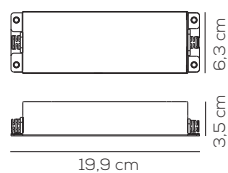

DRIVER 24V

Code	Product	W Max	Input	Output	Weight	EURO
CEDMWC00205	Dimmable DALI	100	100-305Vac 50-60 Hz	24VDC constant 4A	net kg 0,85	172,00

Casambi compatibile / Casambi compatible.