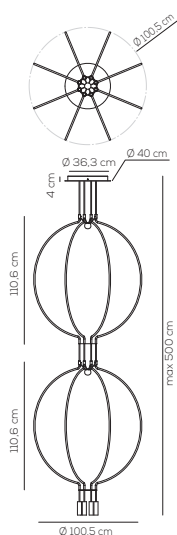

SP LIAD G 8

kg 13,039 m³ 0,1794