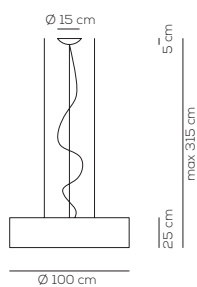

SP SKI 100

kg 15 m³ 1,08

SKIN / con illuminazione verso alto e basso / with upward and downward lighting

Type	Article	Colours (lampshade)	Colours (radial diffuser)	Source	EURO
SP	SKI 100 E27	BC white BA ivory white MA brown NE matt black	BC white BW warm white	E27 6 x Max 17,5W LED or 6 x Max 20W fluo	2.613,00

CE IP20 +LED 220-240V_{ac}

example composition code SP SKI100E27 MA BW