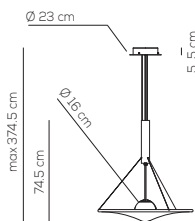

SP MAN 070

kg 4,36 m³ 0,382

MANTO / DRIVER INCLUDED

Type	Article	Colours	Finishings	Source	EURO
SP	MAN 070	GR light grey	XX	LED 15,3W - diffused beam 3000K*, 2700K 3500K upon request	1.332,0

CE IP20 CRI>90 dimmable 0/1-10V or Push 100-277V_{AC} LED ~1924 lm* ~125 lm/W*

example composition code SP MAN070 GR XX LED
Casambi compatibile / Casambi compatible.