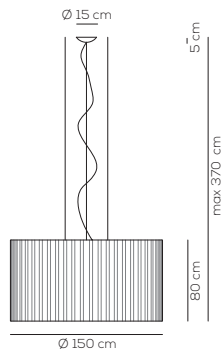

Skirt

Manuel Vivian

Collezione di lampade da soffitto e a sospensione con paralume in tessuto riciclato. Disponibile in varie dimensioni e colori, anche con tessuto esterno retato nero.

Collection of ceiling and suspended lamps in recycled fabric, available in several sizes and colours. The fabric can also come in a double-layer version with an exterior black net fabric.

SP SKR 150 LED

SKIRT / with upward and downward lighting / diffuser INCLUDED / DRIVER INCLUDED

Type	Article	Exterior Net	Fabric Colours	Source	EURO
SP	SKR 150 LED	XX no black net	BC white	LED 98W - diffused beam 3000K* 4000K upon request	5.605,00 + black net 7.132,00
		NE black net	AR orange		6.094,00 + black net 7.622,00
			BL blue		6.094,00 + black net 7.622,00
			GR light grey		6.094,00 + black net 7.622,00
			RS red		6.094,00 + black net 7.622,00
			VE light green		6.094,00 + black net 7.622,00

CE IP20 CRI90 LED ~10719 lm* 109 lm/W* 110-240Vac

example composition code SP SKR150LED NE BC

Casambi compatibile / Casambi compatible.

Equivalent Sound Absorption Area (A) in m² per lamp

FREQUENCY	125 HZ	250 HZ	500 HZ	1000 HZ	2000 HZ	4000 HZ	8000 HZ	125-8000 HZ	500-2000 HZ
A	1,23	1,87	2,51	3,22	3,38	3,51	4,39	2,87	3,04

Equivalent Sound Absorption Area (A) in m² per lamp (with black net)

FREQUENCY	125 HZ	250 HZ	500 HZ	1000 HZ	2000 HZ	4000 HZ	8000 HZ	125-8000 HZ	500-2000 HZ
A	1,45	1,98	2,67	3,42	3,51	3,79	4,68	3,07	3,20