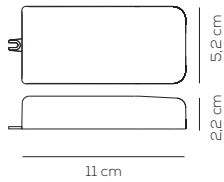

Driver for Lik Plus and Salina

Dimmable DALI

DRIVER 24V

Code	Product	W Max	Input	Output	Weight	EURO
CEDLTC00126	Dimmable DALI - DALI 2	16	110-240Vac 50-60 Hz	24 Vdc	net kg 0,106	83,00

Casambi compatibile / Casambi compatible.