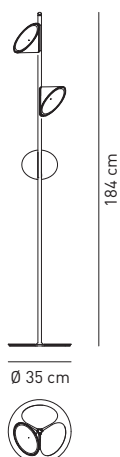

PT ORCHID

kg 13 m³ 0,2

ORCHID / DIMMER INCLUDED

Type	Article	Colours	Code End	Source	EURO
PT	ORCHID	BC white SA sand AN anthracite grey	XX	LED 3 x 6,5W - diffused beam 3000K* 2700K upon request	1.126,00

CE IP20 CRI90 110-240V_{AC} **LED** 3 x ~671 lm* ~103lm/W*

example composition code PT ORCHID AN XX LED