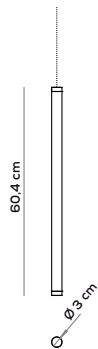

Paralela

Nahrang Studio

Collezione composta da lampade in vetro modulari e multidimensionali a sospensione, parete e soffitto; lampade da terra e tavolo.

Collection composed of: modular and multidimensional suspensions, wall and ceiling lamps; floor and table lamps, made of glass.

Sospensione verticale / Vertical suspension 60,4cm - 93,6cm

PARALELA VERTICAL SUSPENSION - GLASS TUBE (DRIVER NOT INCLUDED)

Type	Article	Code	Code	CCT	Electrical cable	Code	Size	Code	Colours	LED - Source
AC	TU	X	X	27 2700K	E	X	SM 60,4cm	X	BC white	~9,2W (~681lm)
				30 3000K			LA 93,6cm		ER earth red	~14,9W (~1103lm)
									GE greige	
									NE black	
									PG pine green limited edition	

IP20 CRI>90 24Vdc **LED**

example composition code AC TU X X (30)* E X SM X (GE)* ○ CCT e Colori non influiscono sui prezzi / CCT and Colours have no impact on prices

kg 0,5 m³ 0,0035