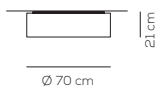

PL SKI 070

kg 6 m³ 0,33

SKIN

Type	Article	Colours (lampshade)	Colours (radial diffuser)	Source	EURO
PL	SKI 070 E27	BC white	BC white	E27 2 x Max 17,5W LED or 2 x Max 20W fluo	1.089,00
		BA ivory white	BW warm white		
		MA brown			
		NE matt black			

CE IP20 +LED 220-240V_{ac}

example composition code PL SKI070E27 BC BC