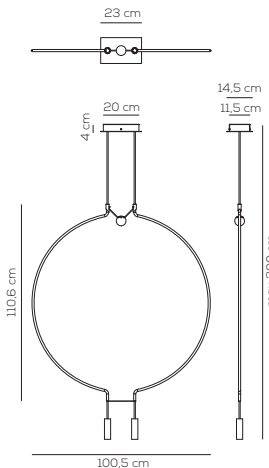

SP LIAI G 2

kg 2,734 m³ 0,16

LIAISON / DRIVER INCLUDED

Type	Article	Arch / Final & sphere finishes	Source	EURO
SP	LIAI G 2	NE black / NE black	LED 2 x 6,6W - optic ~ 40° beam 3000K* 2700K upon request	880,00
		NE black / OO matt gold		958,00
		OO matt gold / NE black		1.252,00

IP20 CRI>90 **LED** ~1342 lm* ~102 lm/W* 220-240VAC

example composition code SP LIAI G 2 OO NE LED

Casambi compatibile / Casambi compatible.