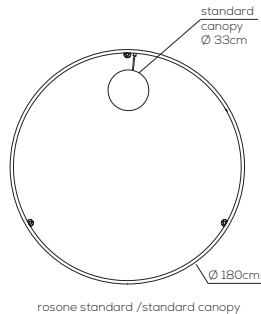

PL UL 1: kg 10,4 m³ 0,330
PL UL 2: kg 11,0 m³ 0,330

rosone standard / standard canopy

altezze disponibili
available heights

10 cm
height

25 cm
height

U-LIGHT / h10 cm or h25 cm ceiling lamp with canopy / DRIVER INCLUDED