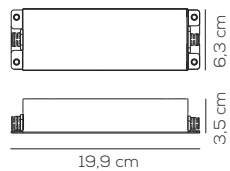

Code	Product	W Max	Input	Output	Weight	EURO
CEDMWC00205	Dimmable DALI	100	100-305Vac 50-60 Hz	24VDC constant 4A	net kg 0,85	172,00

Casambi compatibile / Casambi compatible.