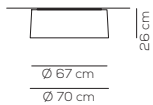

PL VEL 070

kg 7 m³ 0,28

VELVET / diffusore INCLUSO / diffuser INCLUDED

Type	Article	Colours (lampshade)	Colour (Radial diffuser)	Source	EURO
PL	VEL 070 E27	BC ice white	BC white	E27 2 x Max 17,5W LED or 2 x Max 20W fluo	1.127,00
		BA ivory white	BW warm white		
		BL blue			
		MA brown			
		NE black			

CE IP20 +LED 220-240V_{ac}

example composition code PL VEL070E27 BC BC