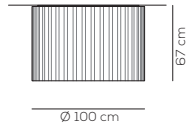

Skirt

Manuel Vivian

Collezione di lampade da soffitto e a sospensione con paralume in tessuto riciclato. Disponibile in varie dimensioni e colori, anche con tessuto esterno retato nero.

Collection of ceiling and suspended lamps in recycled fabric, available in several sizes and colours. The fabric can also come in a double-layer version with an exterior black net fabric.

PL SKR 100

kg 10 m³ 1,06

SKIRT / diffusore INCLUSO / diffuser INCLUDED

Type	Article	Exterior Net	Fabric Colours	Source	EURO
PL	SKR 100 E27	XX no black net	BC white	E27 3 x Max 17,5W LED or 3 x Max 70W halogen	2.304,00 + black net 3.494,00
		NE black net	AR orange		2.484,00 + black net 3.674,00
			BL blue		2.484,00 + black net 3.674,00
			GR light grey		2.484,00 + black net 3.674,00
			RS red		2.484,00 + black net 3.674,00
			VE light green		2.484,00 + black net 3.674,00