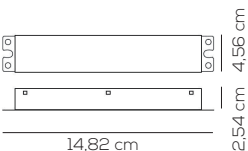

DRIVER 24V

Code	Product	W Max	Input	Output	Weight	EURO
CEDLTC00129	Dimmable 1-10V	60	120-277Vac 50-60 Hz	24VDC constant 2,5A	net kg 0,115	99,00

Casambi compatibile / Casambi compatible.