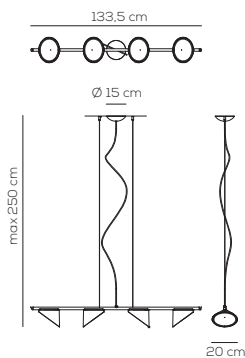

SP ORCHI 4

kg 8 m³ 0,2

ORCHID

Type	Article	Colours	Code End	Source	EURO
SP	ORCHI 4	BC white SA sand AN anthracite grey	XX	LED 4 x 15W - diffused beam 3000K* 2700K upon request	1.282,00

CE IP20 CRI90 220-240V_{AC} **LED** 4 x ~1375 lm* ~91,6lm/W*

example composition code SP ORCHI4 BC XX LED

Casambi compatibile / Casambi compatible.