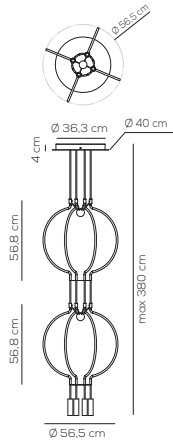

Collection consisting of metal suspended lamps. Available in several colors and sizes. Built-in dimmable LED light source.

SP LIAD P 4

kg 7,355 m³ 0,0948

LIAISON / DRIVER INCLUDED

Type	Article	Arch / Final & sphere finishes	Source	EURO
SP	LIAD P 4	NE black / NE black	LED 4 x 6,6W - optic ~ 40° beam 3000K* 2700K upon request	2.078,00
		NE black / OO matt gold		2.263,00
		OO matt gold / NE black		2.714,00