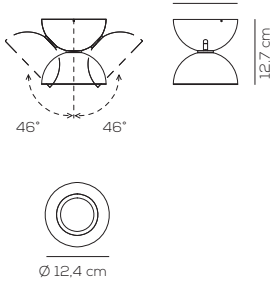

Dodot

Simone Micheli

Lampada da soffitto o parete con struttura in alluminio e acciaio.
Sorgente luminosa orientabile. LED integrato dimmerabile.

*Ceiling or wall lamp with aluminum and steel frame. The lighting source can be adjusted.
Built-in dimmable LED source.*

kg 0,9 m³ 0,02

DODOT / DRIVER INCLUDED

Type	Article	Colours	Beam - degrees	Source	EURO
FA	DOD9 30	BC white	15°	LED 17,4 W - 3000K*	318,00
		BL blue^{LS}			
		NE black			
		CG concrete green^{LS}			
		MD mauve dust			

Type	Article	Colours	Beam - degrees	Source	EURO
FA	DOD9 27	BC white	15°	LED 17,4 W - 2700K*	318,00
		BL blue^{LS}			
		NE black			
		CG concrete green^{LS}			
		MD mauve dust			

IP20 CRI:90 220-240VAc **LED** ~2100 lm* ~120 lm/W*

example composition code FA DOD930 NE 15 LED

Casambi compatibile / Casambi compatible.

LS: stock limitato / limited stock.