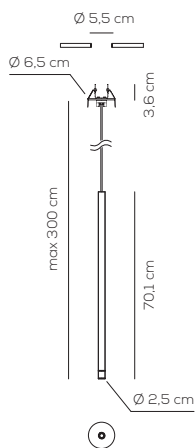

VIRTUS SUSPENSION

kg 0,89 m³ 0,0015

Compatible with pivot system
pag.104

VIRTUS RECESSED / DRIVER NOT INCLUDED

Zone	Type	Article	System compatibility	Finish	CCT	Code	Source	EURO
E	2	101	4 recessed canopy	07 matt white RAL 9016 wrinkled	1 2700K	X	LED 6,5W	262,00
				10 anthracite grey wrinkled / final black polished nickel	2 3000K*			276,00
				11 anthracite grey wrinkled / final polished gold	3 3500K			276,00
				12 rust brown wrinkled / final black polished nickel				276,00
				13 rust brown wrinkled / final polished gold				276,00

CE IP20 CRI>90 700mA 9,2Vdc ~671 lm* ~103 lm/W*

example composition code E 2 101 4 11 1 X

Casambi compatibile / Casambi compatible.

foro - hole Ø 5,5 cm / profondità min - min depth 10 cm - Collegare in serie. / Wire in series.

optional accessories for recessed versions . See page 192

E000700900	Kit decentramento bianco Ø 2,2 x 2 cm / White decentralization kit Ø 2,2 x 2 cm.	13,00
CEDLTC00124	dimmbable Phase Cut 700mA driver - Max 20W trailing and leading edge. Casambi compatible	72,00
CEDLTC00127	dimmbable 0/1 - 10V - Push - 700mA driver - Max 9W casambi compatible	61,00
CEDLTC00126	dimmbable DALI 700mA driver - Max 20W casambi compatible	83,00
CEDLTC00104	dimmbable 1-10V - DALI - Push 700mA driver - Max50W casambi compatible	145,00