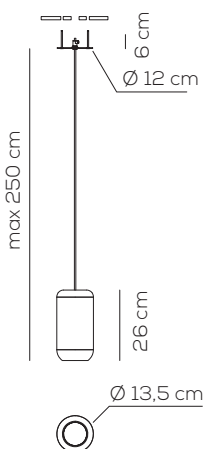

SP URBA M I (RECESSED)

kg 2,1 m³ 0,025

URBAN / solo con illuminazione verso il basso / downward lighting only

Type	Article	Colours	Finishing	Source	EURO
SP	URBA M I	BC wrinkled white	XX	LED 15W - diffused beam 3000K* 2700K 4000K	367,00
		BR matt bronze			380,00
		NI matt nickel			380,00

CE IP20 CRI90 220-240VAC LED ~1375 lm* ~92 lm/W*

foro - hole 1 x Ø 3 cm + 2 x Ø 1.4 cm / profondità min - min depth 10 cm

example composition code SP URBAMI BR XX LED
Casambi compatibile / Casambi compatible.