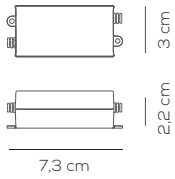

Drivers for Spillray LED 12V

ON/OFF