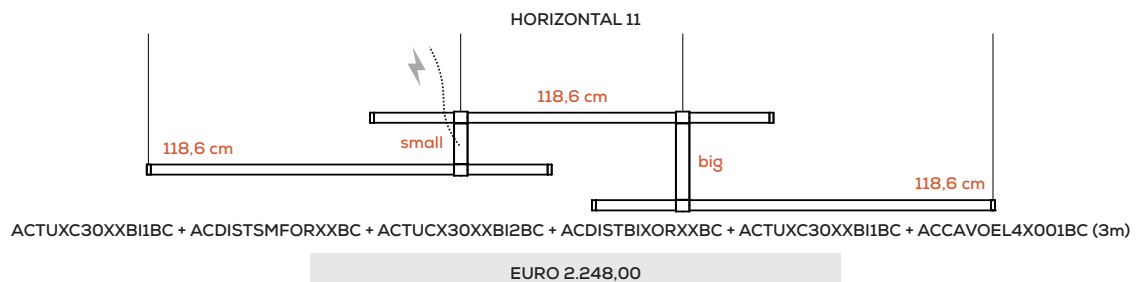

Si può scegliere quale cintura avrà l'entrata cavo elettrico (cavo a 4 poli) /
You can choose which belt will have the electric cable (4-pole cable) entry